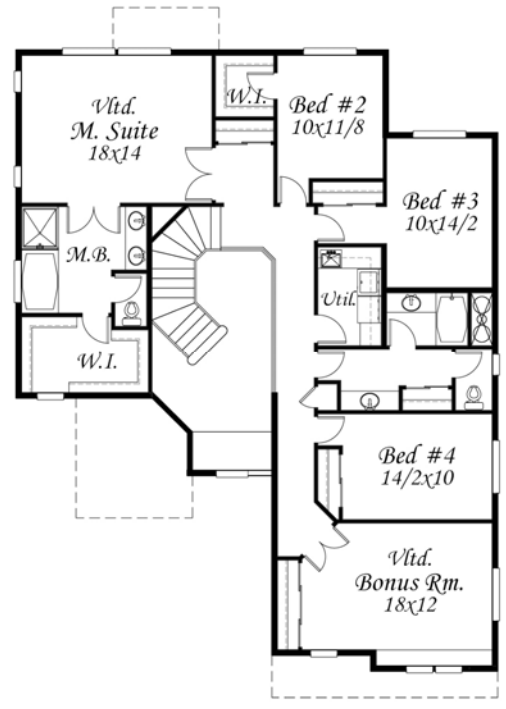

Main = 1,552
 Upper = 1,778
 Total = 3,330 Sq. Ft.

M-3330-Leg
 45/6 x 65/4
 3330 sq. ft.