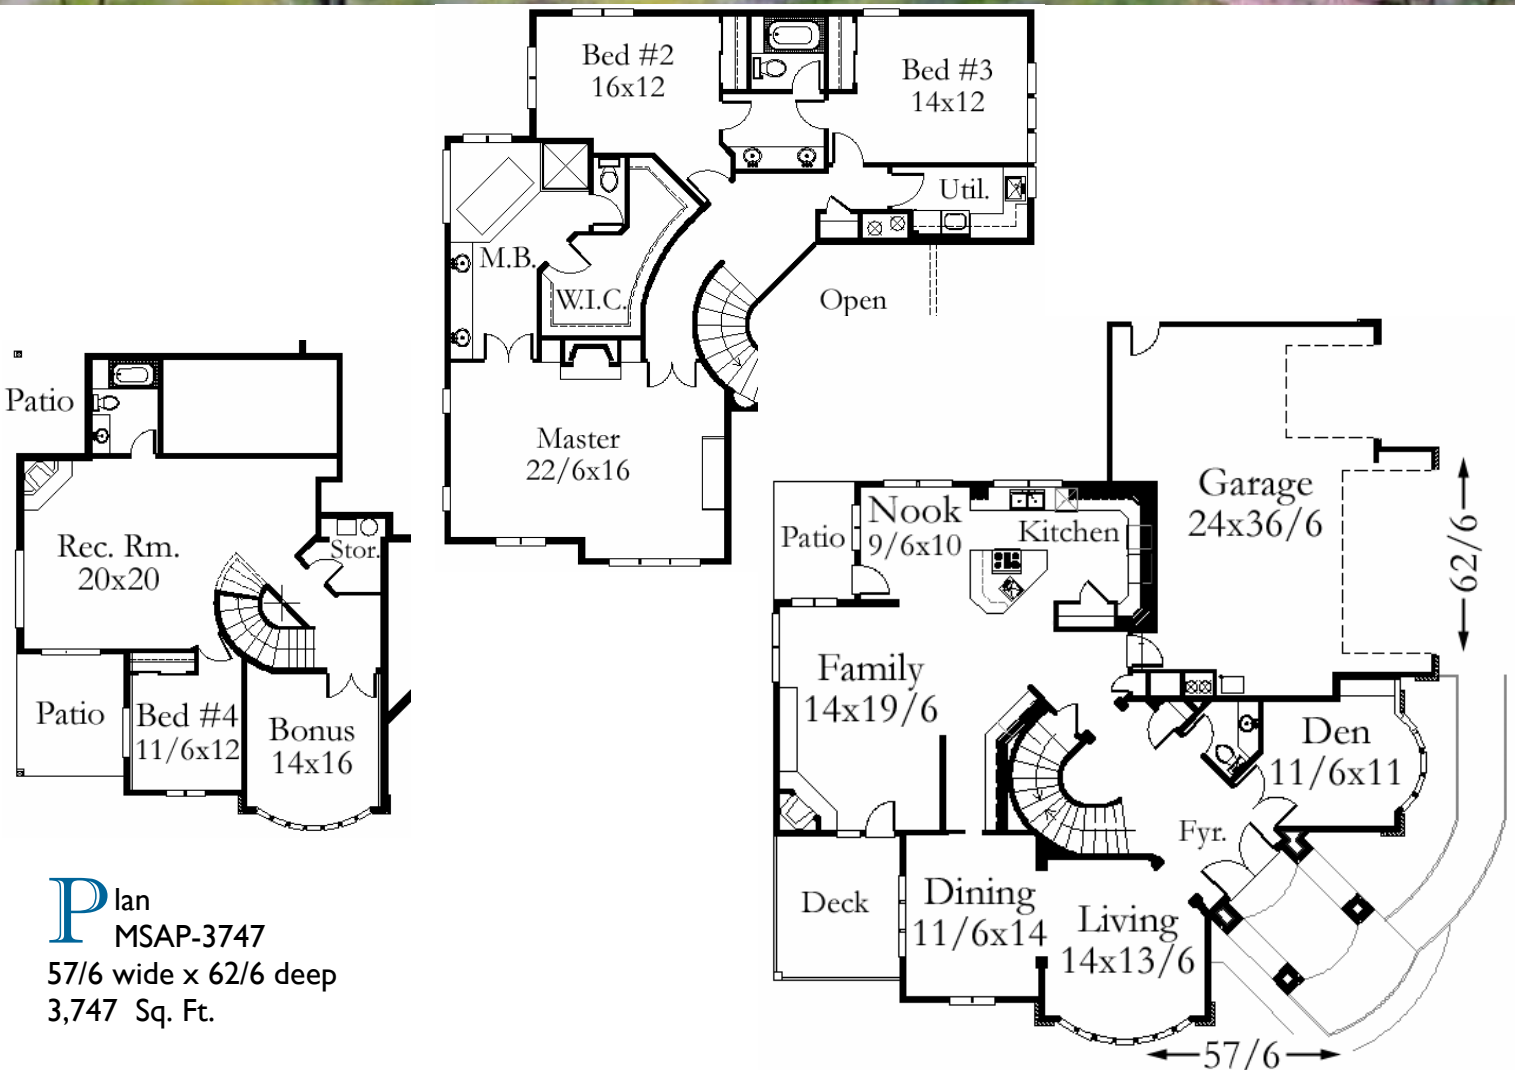

Plan  
MSAP-3747

**P**lan  
MSAP-3747  
57/6 wide x 62/6 deep  
3,747 Sq. Ft.