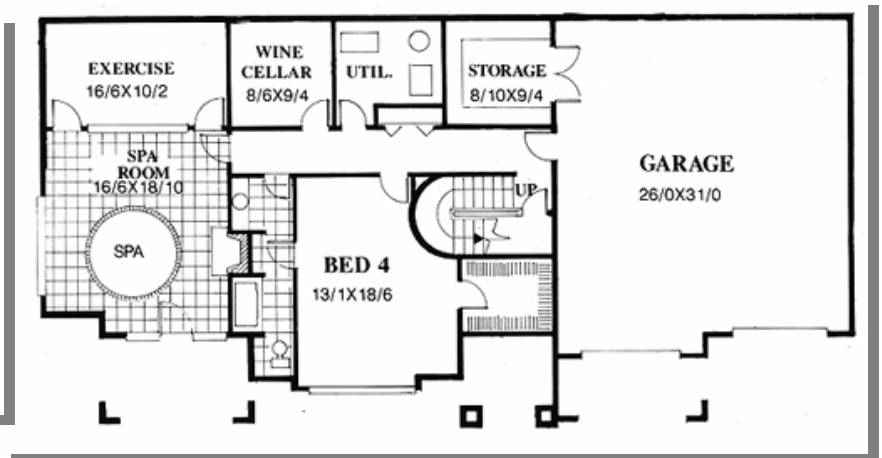

**Plan**  
M-3636  
73/0 wide x 40/0 deep  
3,636 sq. ft.

*"The Carefree at heart will love this one. Perfectly designed for a lot with a view to the front this place has it all for the young at heart. The spa and exercise room downstairs, the large lower floor guest suite and wine cellar mean only one thing! Living is easy! Upstairs is an arrangement full of luxury."*

Feng Shui Rating: 7.3