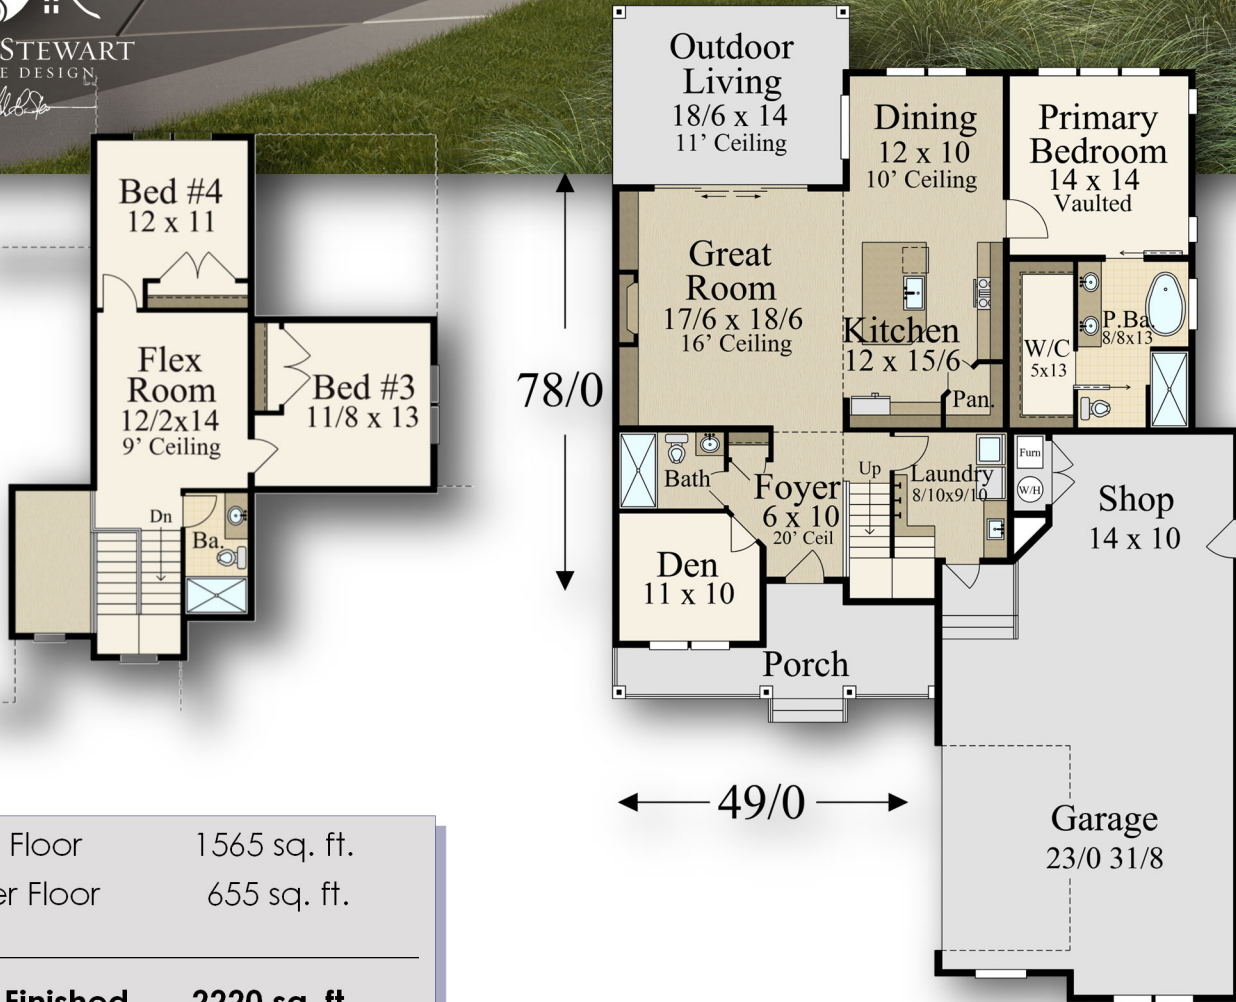

"Gold Dust" MF-2220

MARK STEWART
HOME DESIGN

Main Floor	1565 sq. ft.
Upper Floor	655 sq. ft.
Total Finished	2220 sq. ft.
49/0 wide x 78/0 deep	

Main Floor - 1,565 Sq. Ft.
Upper Floor - 655 Sq. Ft.
Total - 2,220 Sq. Ft.

"Gold Dust"
MF-2220

Main Floor	1565 sq. ft.
Upper Floor	655 sq. ft.
Total Finished	2220 sq. ft.
49/0 wide x 78/0 deep	

Main Floor - 1,565 Sq. Ft.
Upper Floor - 655 Sq. Ft.
Total - 2,220 Sq. Ft.

"Gold Dust"
MF-2220

Main Floor	1565 sq. ft.
Upper Floor	655 sq. ft.
Total Finished	2220 sq. ft.
49/0 wide x 78/0 deep	

Main Floor - 1,565 Sq. Ft.
Upper Floor - 655 Sq. Ft.
Total - 2,220 Sq. Ft.