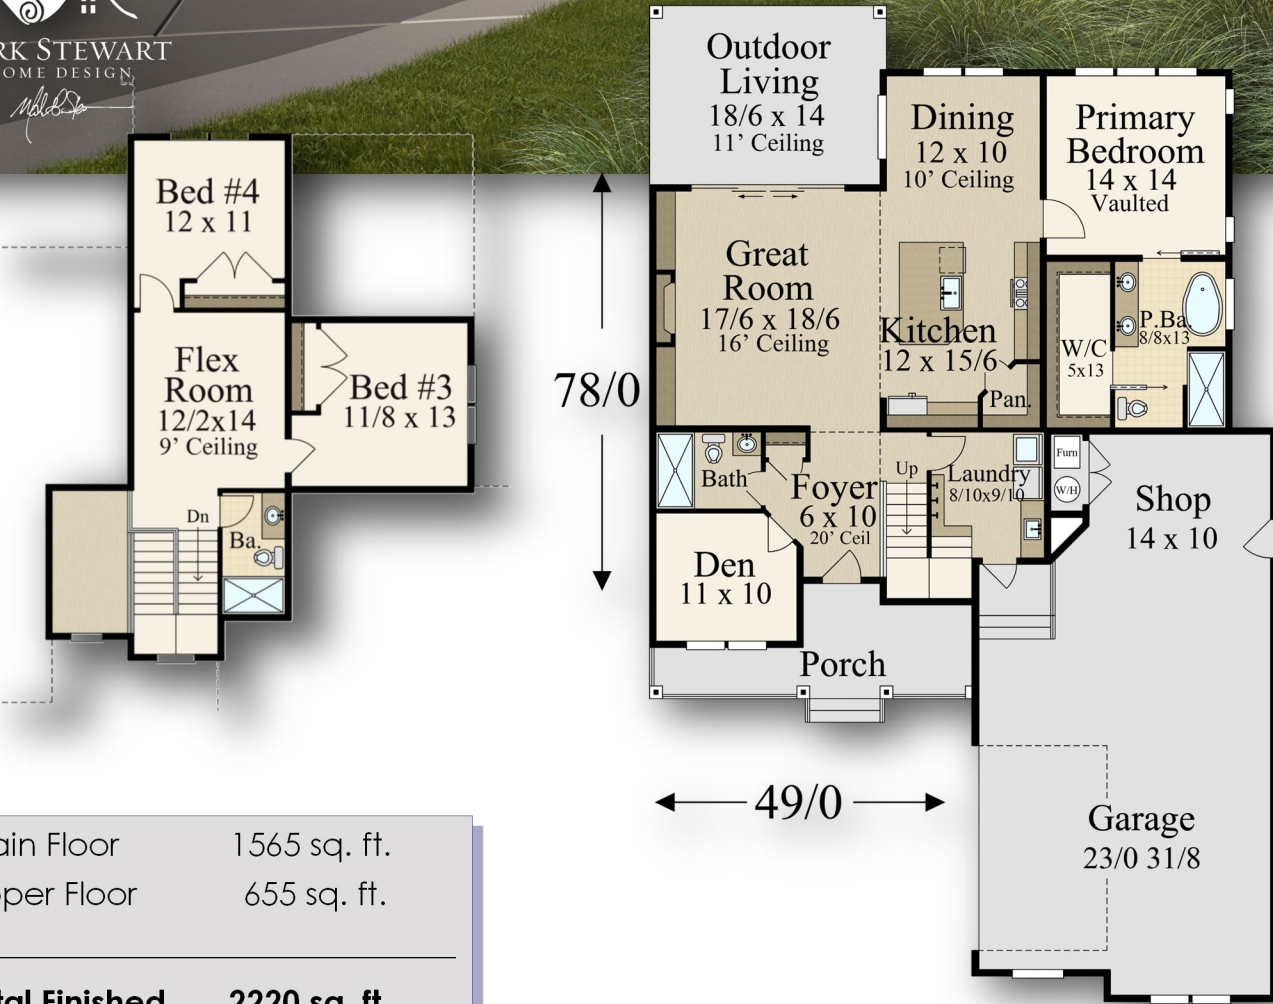

"Gold Dust" MF-2220

MARK STEWART
HOME DESIGN

Main Floor	1565 sq. ft.
Upper Floor	655 sq. ft.
Total Finished	2220 sq. ft.
49/0 wide x 78/0 deep	

Main Floor - 1,565 Sq. Ft.
Upper Floor - 655 Sq. Ft.
Total - 2,220 Sq. Ft.

"Gold Dust"
MF-2220

Main Floor	1565 sq. ft.
Upper Floor	655 sq. ft.
Total Finished	2220 sq. ft.
49/0 wide x 78/0 deep	

Main Floor - 1,565 Sq. Ft.
Upper Floor - 655 Sq. Ft.
Total - 2,220 Sq. Ft.

"Gold Dust"
MF-2220

Main Floor	1565 sq. ft.
Upper Floor	655 sq. ft.
Total Finished	2220 sq. ft.
49/0 wide x 78/0 deep	

Main Floor - 1,565 Sq. Ft.
Upper Floor - 655 Sq. Ft.
Total - 2,220 Sq. Ft.