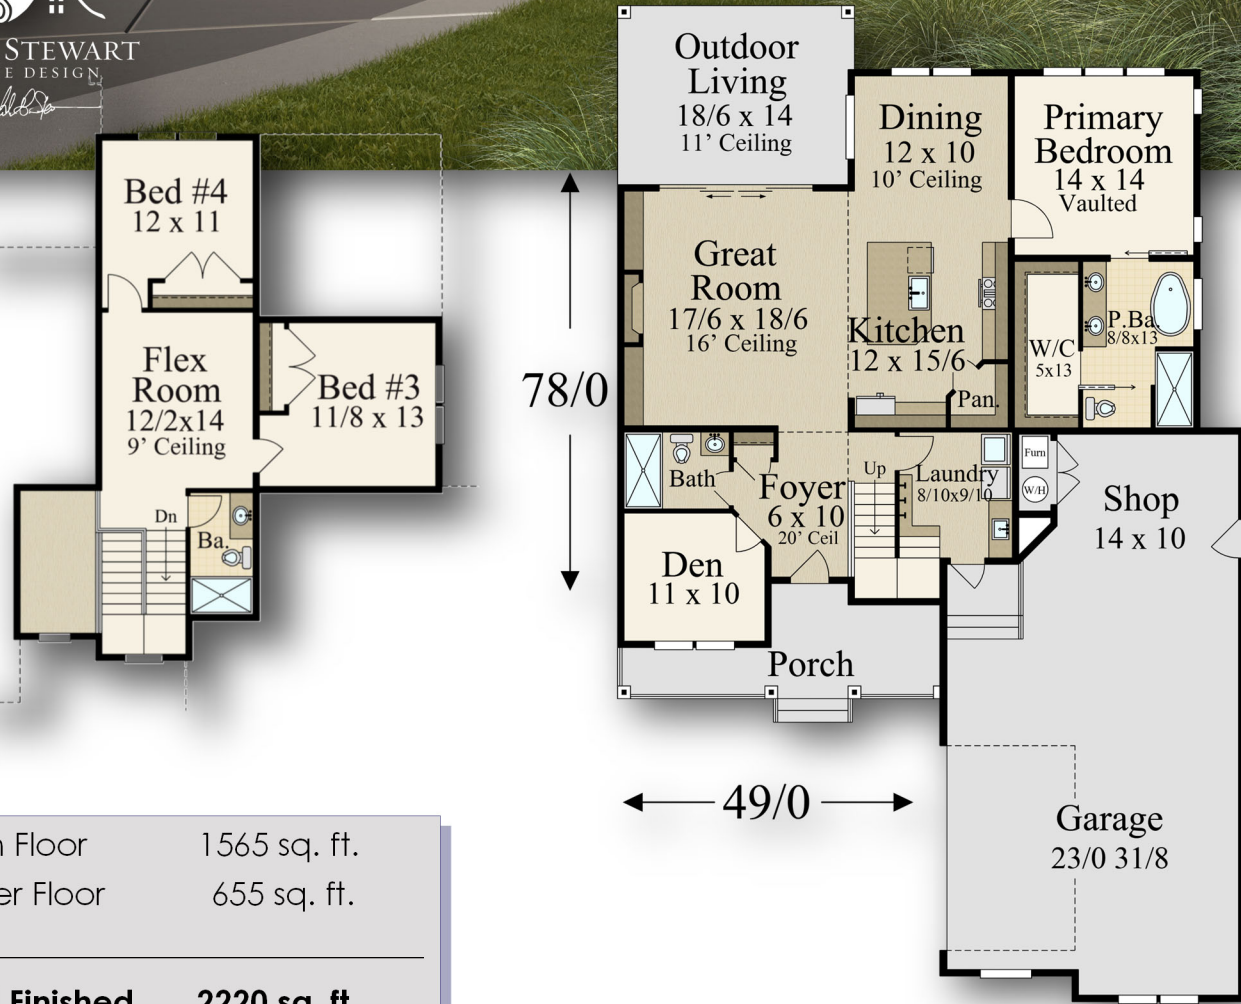

"Gold Dust" MF-2220

MARK STEWART
HOME DESIGN

Main Floor	1565 sq. ft.
Upper Floor	655 sq. ft.
Total Finished	2220 sq. ft.
49/0 wide x 78/0 deep	

Main Floor - 1,565 Sq. Ft.
Upper Floor - 655 Sq. Ft.
Total - 2,220 Sq. Ft.

"Gold Dust"
MF-2220

Main Floor	1565 sq. ft.
Upper Floor	655 sq. ft.
Total Finished	2220 sq. ft.
49/0 wide x 78/0 deep	

Main Floor - 1,565 Sq. Ft.
Upper Floor - 655 Sq. Ft.
Total - 2,220 Sq. Ft.

"Gold Dust"
MF-2220

Main Floor	1565 sq. ft.
Upper Floor	655 sq. ft.
Total Finished	2220 sq. ft.
49/0 wide x 78/0 deep	

Main Floor - 1,565 Sq. Ft.
Upper Floor - 655 Sq. Ft.
Total - 2,220 Sq. Ft.