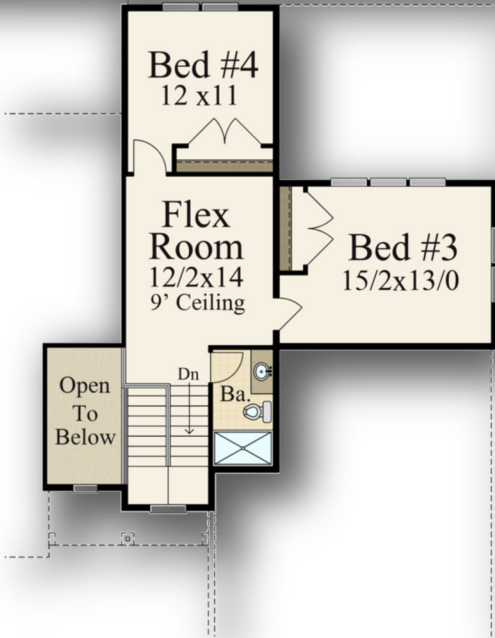

"Patriarch" X-23 GOTH

MARK STEWART
HOME DESIGN

MSD

Main Floor 1670 sq. ft.
Upper Floor 703 sq. ft.

Total Finished 2373 sq. ft.
49/0 wide x 74/0 deep

Main Floor - 1,670 Sq. Ft
Upper Floor - 703 Sq. Ft
Total - 2,373 Sq. Ft

"Patriarch" X-23 GOTH

Main Floor	1670 sq. ft.
Upper Floor	703 sq. ft.
Total Finished	2373 sq. ft.
49/0 wide x 74/0 deep	

Main Floor - 1,670 Sq. Ft
 Upper Floor - 703 Sq. Ft
 Total - 2,373 Sq. Ft