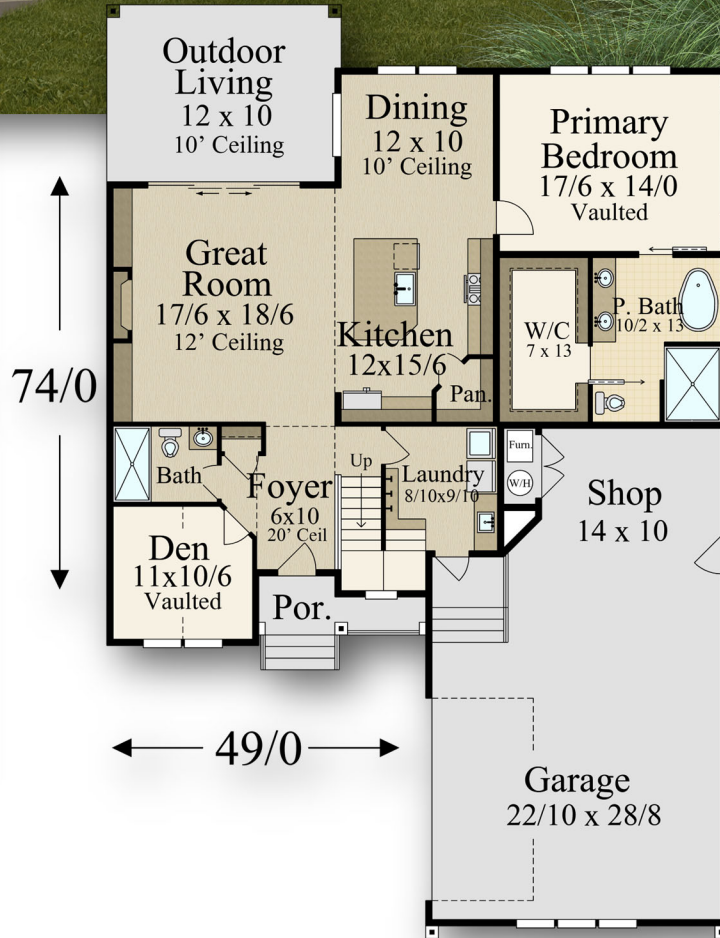

"Patriarch" X-23 GOTH

MARK STEWART
HOME DESIGN

MSD

Main Floor 1670 sq. ft.
Upper Floor 703 sq. ft.

Total Finished 2373 sq. ft.
49/0 wide x 74/0 deep

Main Floor - 1,670 Sq. Ft
Upper Floor - 703 Sq. Ft
Total - 2,373 Sq. Ft

"Patriarch" X-23 GOTH

Main Floor	1670 sq. ft.
Upper Floor	703 sq. ft.
Total Finished	2373 sq. ft.
49/0 wide x 74/0 deep	

Main Floor - 1,670 Sq. Ft
 Upper Floor - 703 Sq. Ft
 Total - 2,373 Sq. Ft