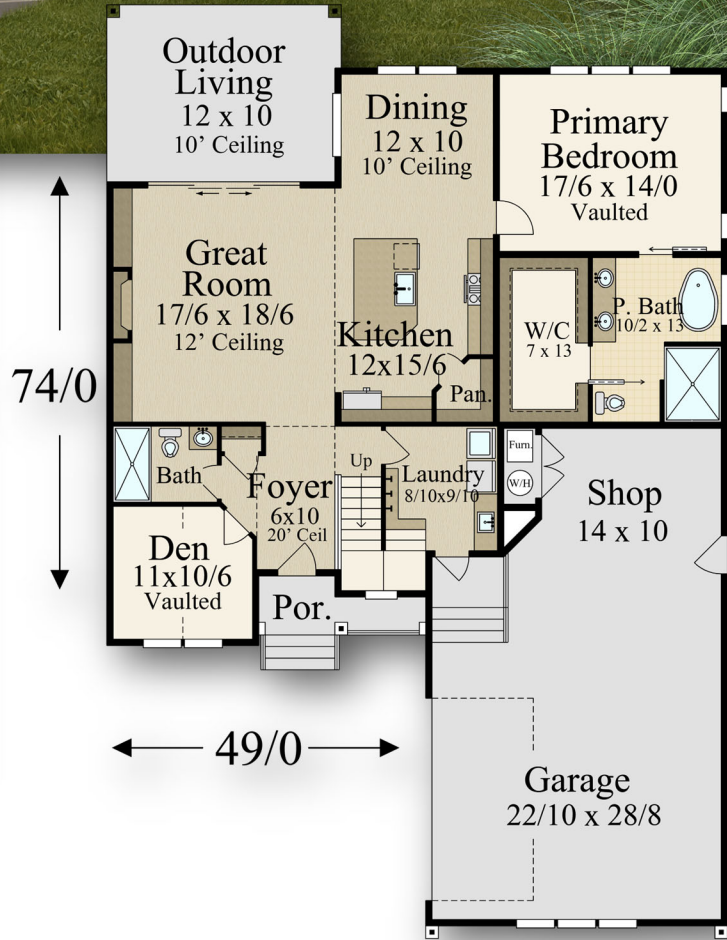

"Patriarch" X-23 GOTH

MARK STEWART
HOME DESIGN

MSD

Main Floor 1670 sq. ft.
Upper Floor 703 sq. ft.

Total Finished 2373 sq. ft.
49/0 wide x 74/0 deep

Main Floor - 1,670 Sq. Ft
Upper Floor - 703 Sq. Ft
Total - 2,373 Sq. Ft

"Patriarch" X-23 GOTH

Main Floor	1670 sq. ft.
Upper Floor	703 sq. ft.
Total Finished	2373 sq. ft.
49/0 wide x 74/0 deep	

Main Floor - 1,670 Sq. Ft
 Upper Floor - 703 Sq. Ft
 Total - 2,373 Sq. Ft