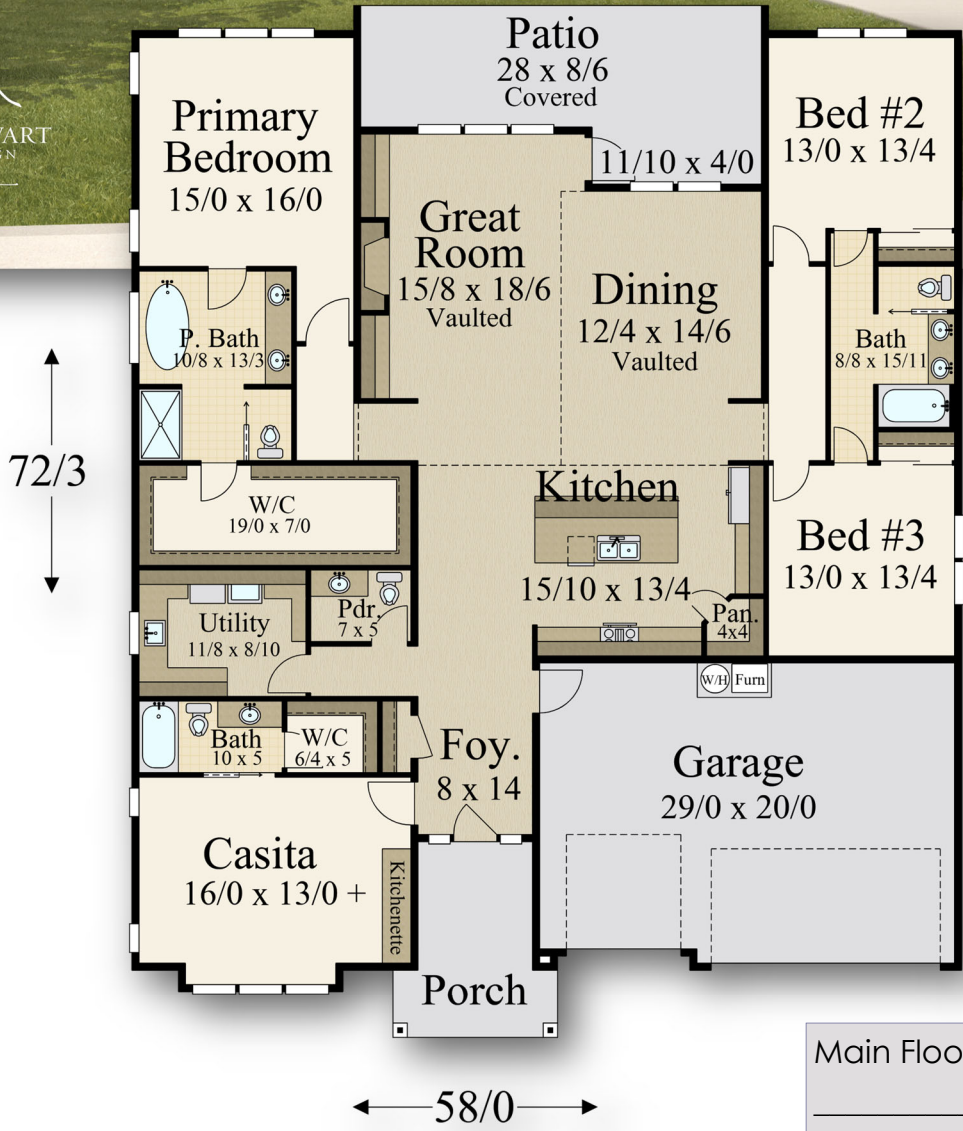

"DENALI 2"

MF-2884

Main Floor	2,884 sq. ft.
Total	2,884 sq. ft.
58/0 Width	x 72/3 Depth