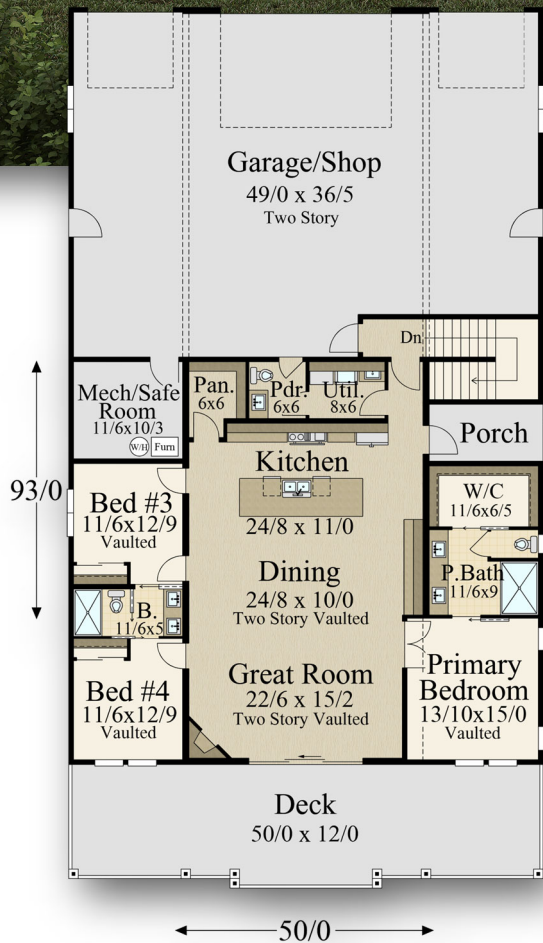

"Raleigh"

MB-4046

MARK STEWART
HOME DESIGN

Main Floor	2044 sq. ft.
Lower Floor	2022 sq. ft.
Total	4046 sq. ft.
50/0 Width	x 93/0 Depth