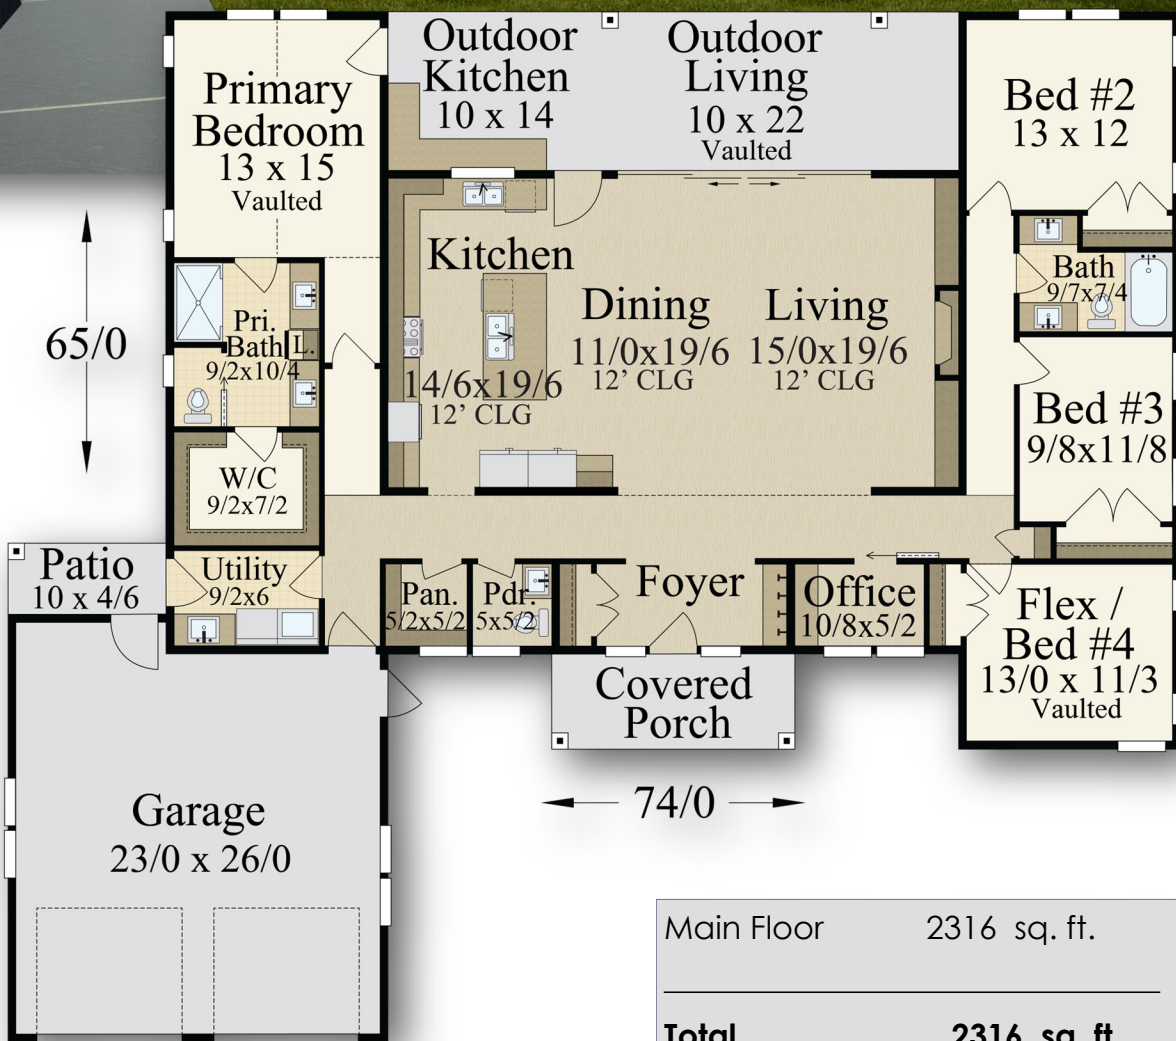

# "Peace and Quiet"

## MM-2316

Main Floor	2316 sq. ft.
<b>Total</b>	<b>2316 sq. ft.</b>
<b>74/0 Width</b>	<b>x 65/0 Depth</b>