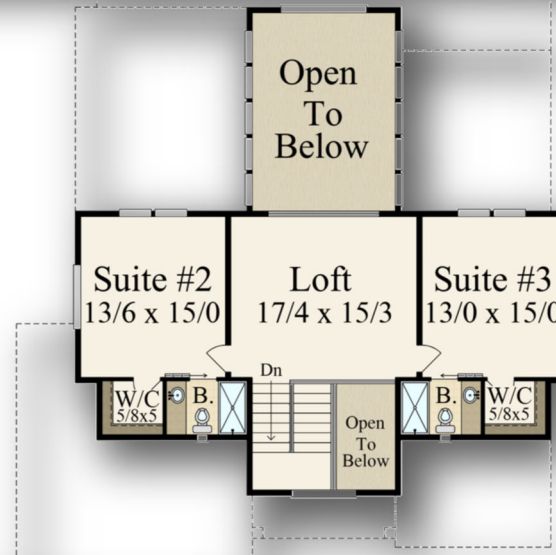

"AMY"

MF-3032

MARK STEWART
HOME DESIGN

Mark Stewart

Main Floor	2,143 sq. ft.
Upper Floor	889 sq. ft.
Total	3,032 sq. ft.
52/0 Width	x 92/0 Depth