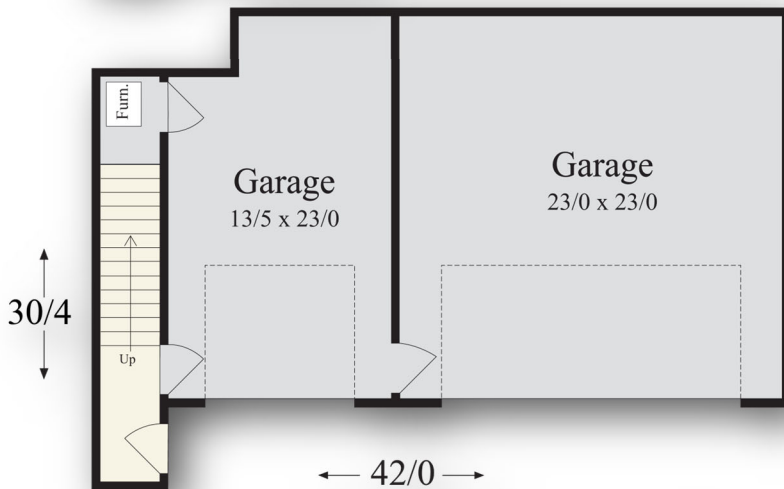

*"Duke-Cars"*  
MM-1039

Main Floor	87 sq. ft.
Upper Floor	952 sq. ft.

**Total** 1,039 sq. ft.  
**42/0 Width** x **30/4 Depth**