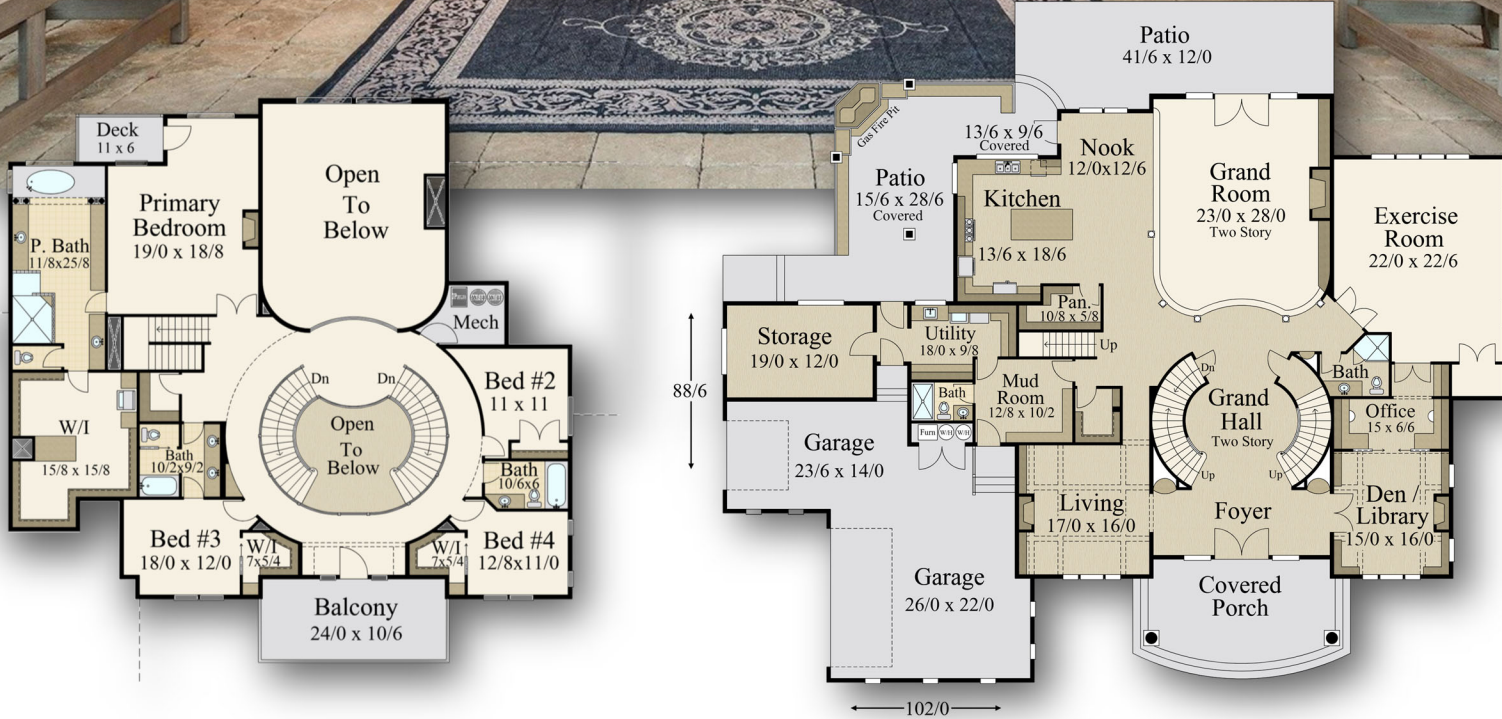

"Gisele" M-6999

Main Floor	4,013 sq. ft.
Upper Floor	2,566 sq. ft.
Lower Floor	420 sq. ft.
Total	6,999 sq. ft.
102/0 Width	x 88/6 Depth

"Gisele"
M-6999

Main Floor	4,013 sq. ft.
Upper Floor	2,566 sq. ft.
Lower Floor	420 sq. ft.
Total	6,999 sq. ft.
102/0 Width	x 88/6 Depth