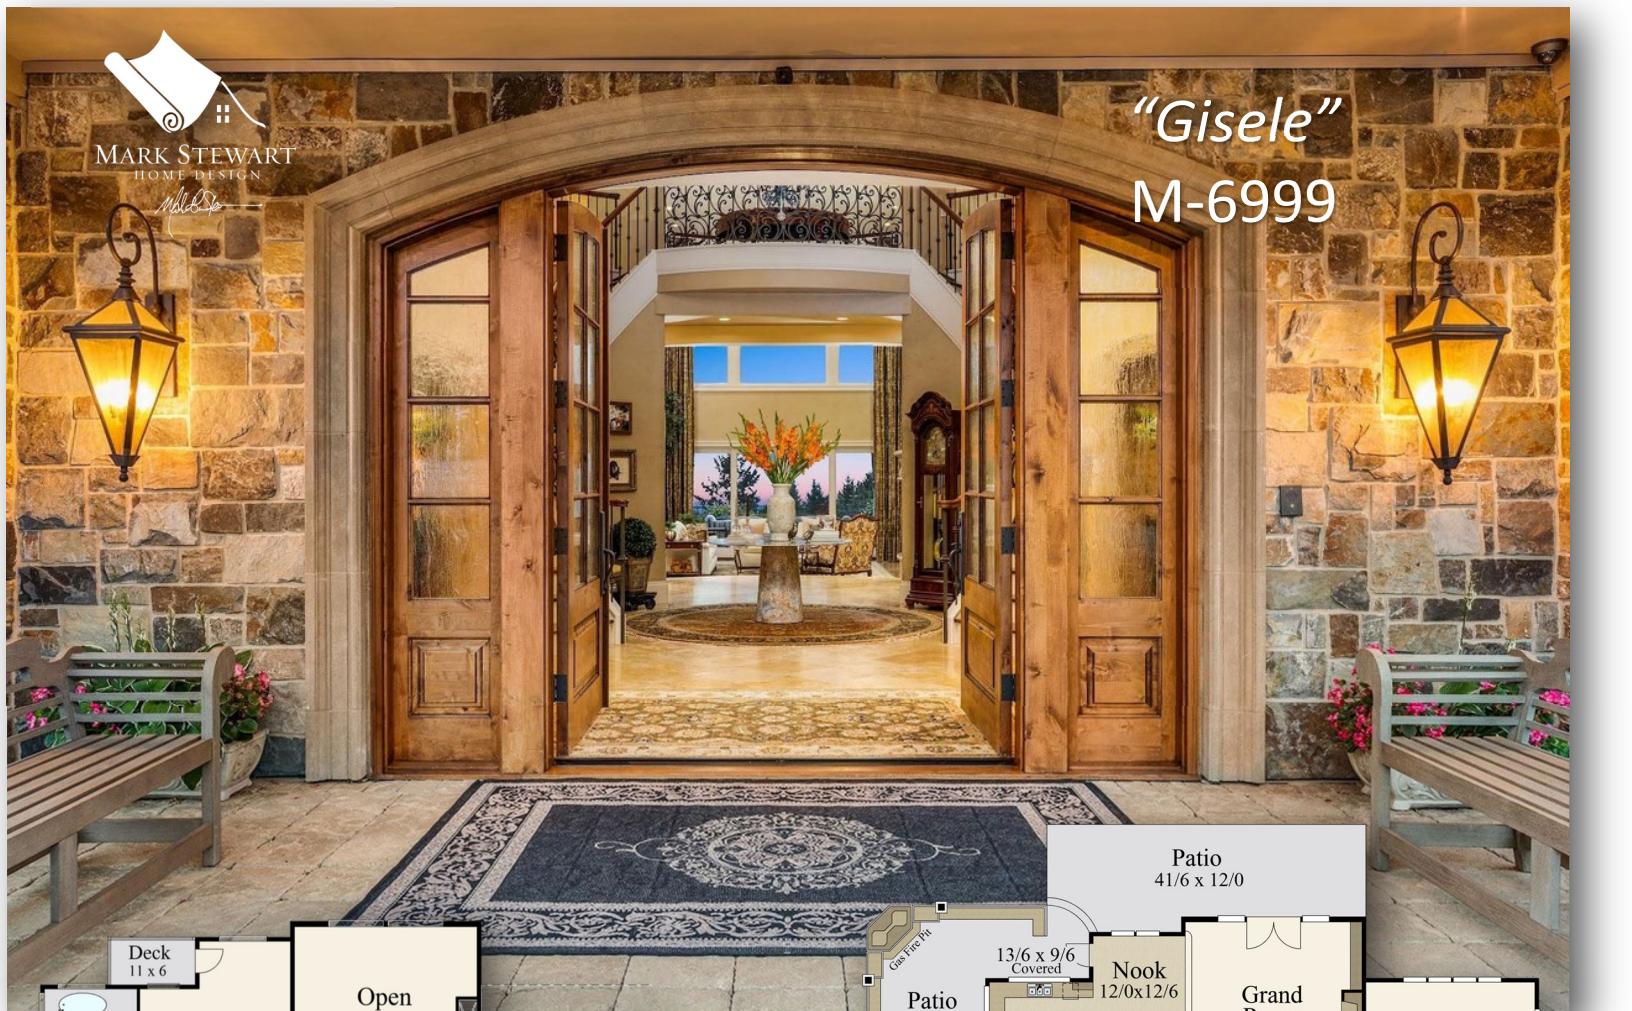

"Gisele" M-6999

Main Floor	4,013 sq. ft.
Upper Floor	2,566 sq. ft.
Lower Floor	420 sq. ft.
Total	6,999 sq. ft.
102/0 Width	x 88/6 Depth

"Gisele"
M-6999

Main Floor	4,013 sq. ft.
Upper Floor	2,566 sq. ft.
Lower Floor	420 sq. ft.
Total	6,999 sq. ft.
102/0 Width	x 88/6 Depth