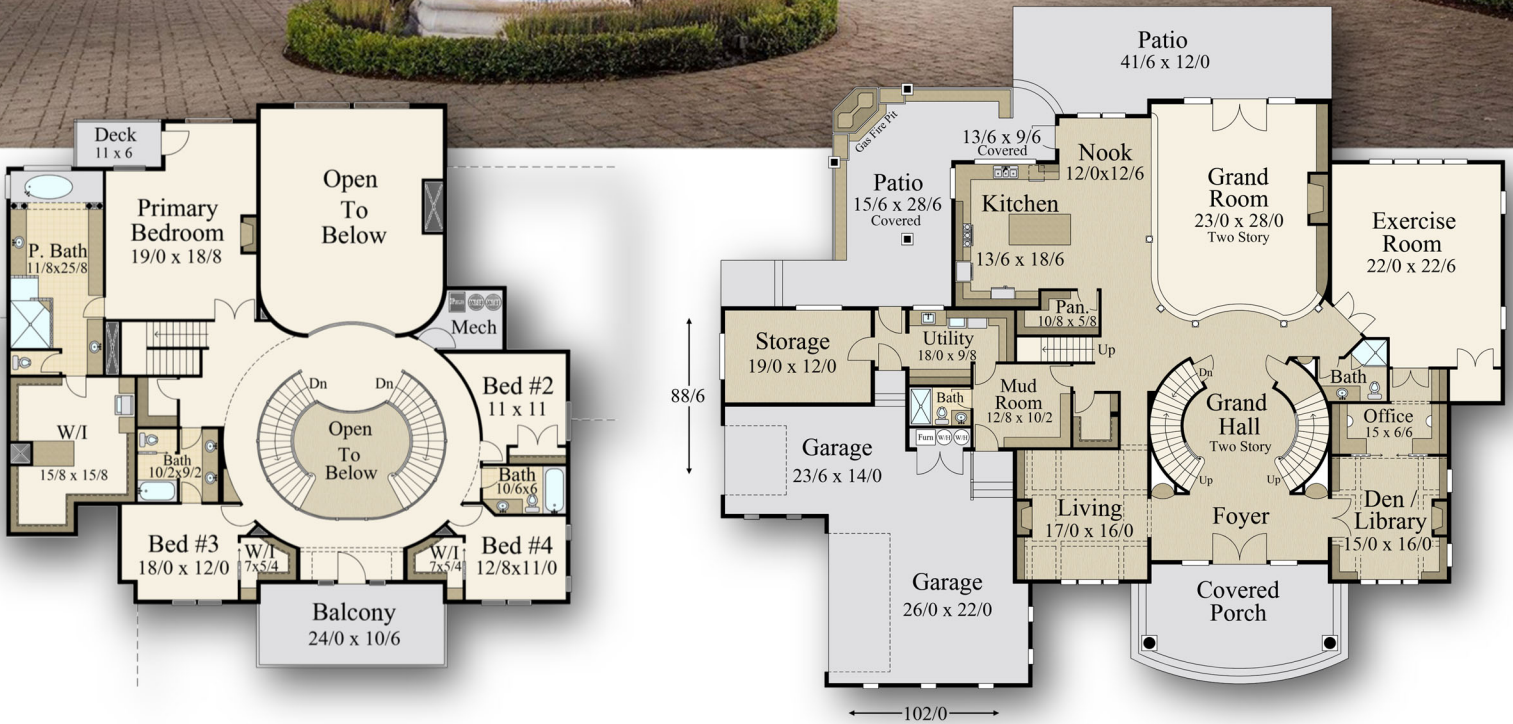

"Gisele" M-6999

Main Floor	4,013 sq. ft.
Upper Floor	2,566 sq. ft.
Lower Floor	420 sq. ft.
Total	6,999 sq. ft.
102/0 Width	x 88/6 Depth

"Gisele"
M-6999

Main Floor	4,013 sq. ft.
Upper Floor	2,566 sq. ft.
Lower Floor	420 sq. ft.
Total	6,999 sq. ft.
102/0 Width	x 88/6 Depth