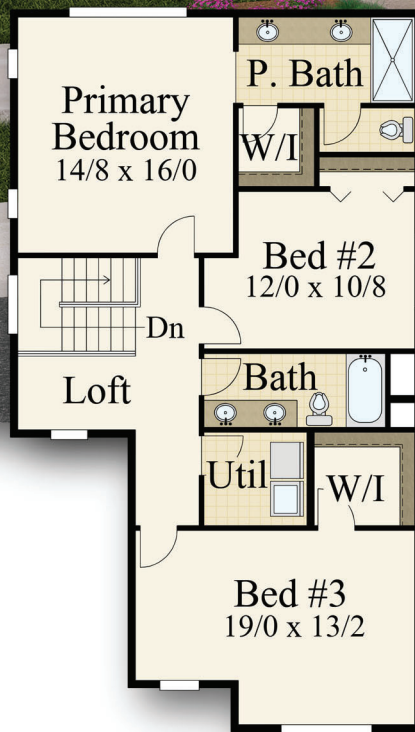

"Tess"

MM-2044-A

MARK STEWART  
HOME DESIGN

*Mark Stewart*

Main Floor 907 sq. ft.

Upper Floor 1,137 sq. ft.

**Total 2,044 sq. ft.**

Brookside Lots 319 & 338

"Tess"  
MM-2044-A

Patio  
13/0 x 7/0

52/6

28/0

Main - 907 Sq. Ft.  
Upper - 1,137 Sq. Ft.  
Total - 2,044 Sq. Ft.