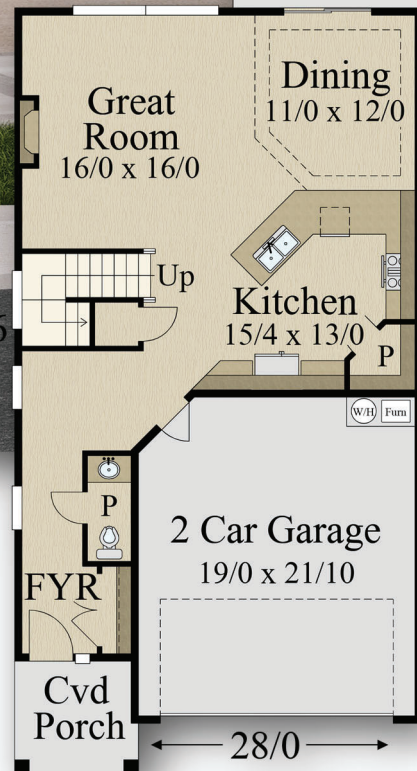

"Tess"

MM-2044-A

MARK STEWART  
HOME DESIGN

*Mark Stewart*

Main Floor 907 sq. ft.

Upper Floor 1,137 sq. ft.

**Total 2,044 sq. ft.**

Brookside Lots 319 & 338

"Tess"  
MM-2044-A

Patio  
13/0 x 7/0

52/6

28/0

Main - 907 Sq. Ft.  
Upper - 1,137 Sq. Ft.  
Total - 2,044 Sq. Ft.