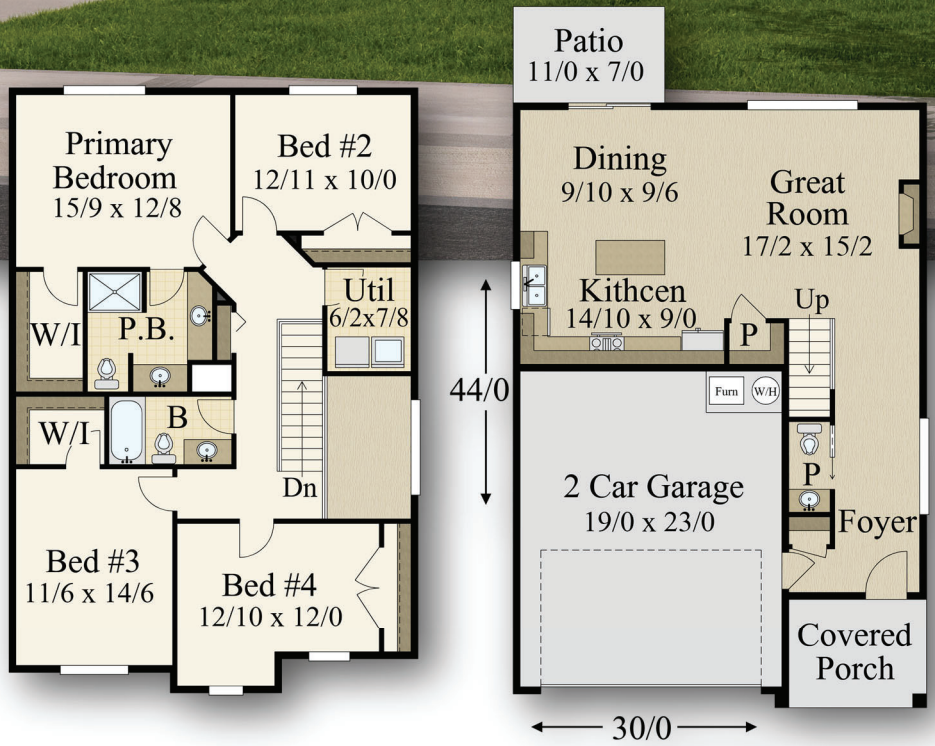

*"Prince"*  
MM-1946

Main Floor 759 sq. ft.  
Upper Floor 1,187 sq. ft.  

---

Total 1,946 sq. ft.

Brookside Lots 320 of 339

*"Prince"*  
MM-1946

Main - 759 Sq. Ft.  
Upper - 1,187 Sq. Ft.  
Total - 1,946 Sq. Ft.