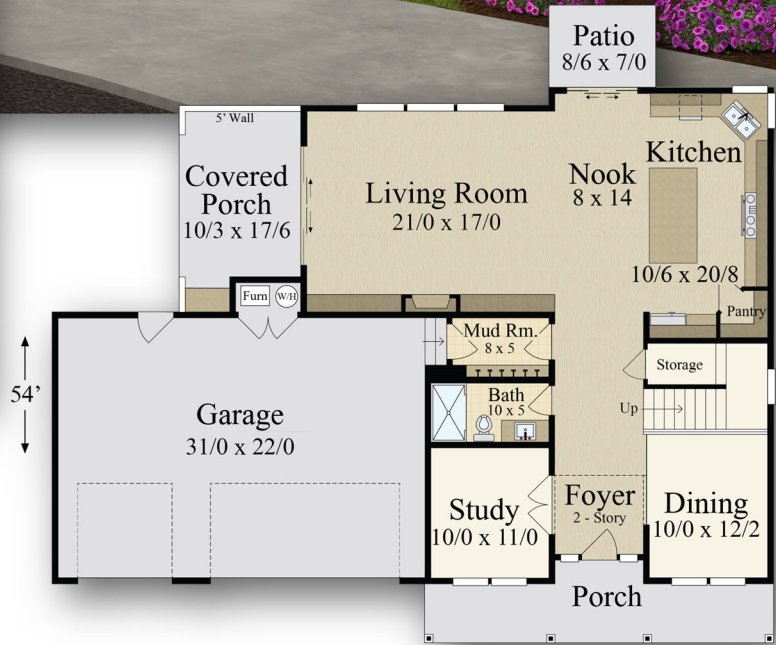

"Valley View"

MF-3261-EP

Main Floor	1,511 sq. ft.
Upper Floor	1,850 sq. ft.
Total	3,261 sq. ft.
61/0 Width	x 54/0 Depth

← 61' → Main Floor - 1,511 Sq. Ft
 Upper Floor - 1,850 Sq. Ft
 Total - 3,261 Sq. Ft