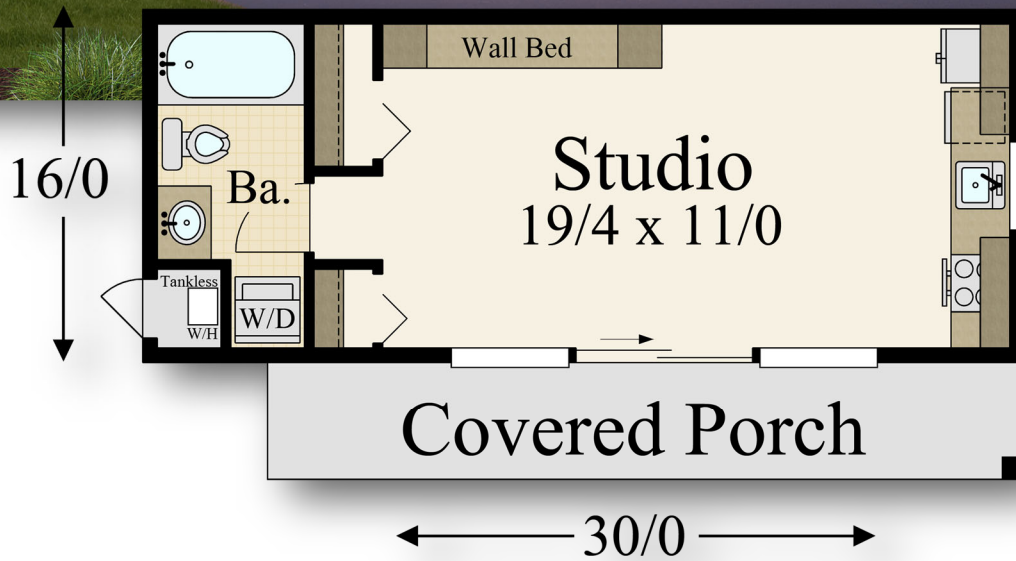

"Peace and Quiet"
MM-360

Main Floor	360 sq. ft.
Total	360 sq. ft.
30/0 Width	x 16/0 Depth