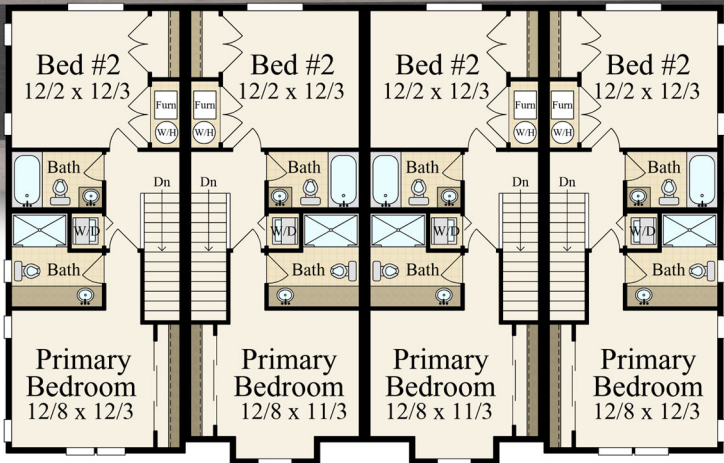

"Wheatland" MF-1494

Lower Floor 254 sq. ft.
 Second Floor 640 sq. ft.
 Third Floor 600 sq. ft.

Total 1,494 sq. ft.
16/0 Width x 45/0 Depth
64/0 Wide as a four plex as shown

45/0