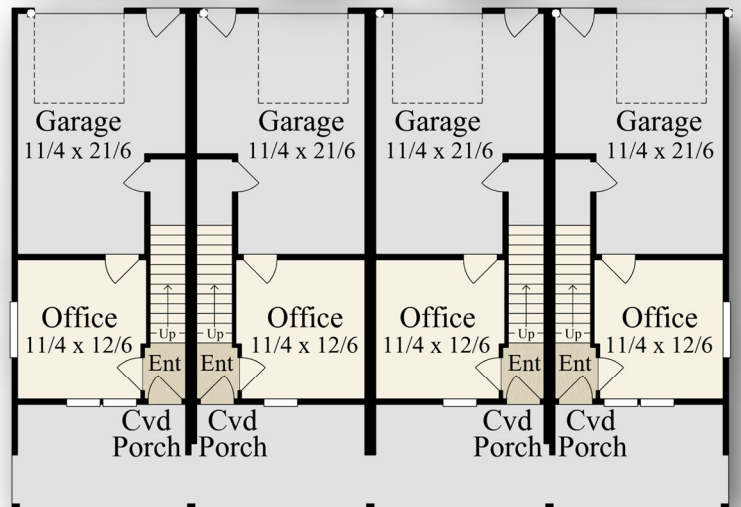

"Wheatland" MF-1494

Lower Floor 254 sq. ft.
 Second Floor 640 sq. ft.
 Third Floor 600 sq. ft.

Total 1,494 sq. ft.
16/0 Width x 45/0 Depth
64/0 Wide as a four plex as shown

45/0