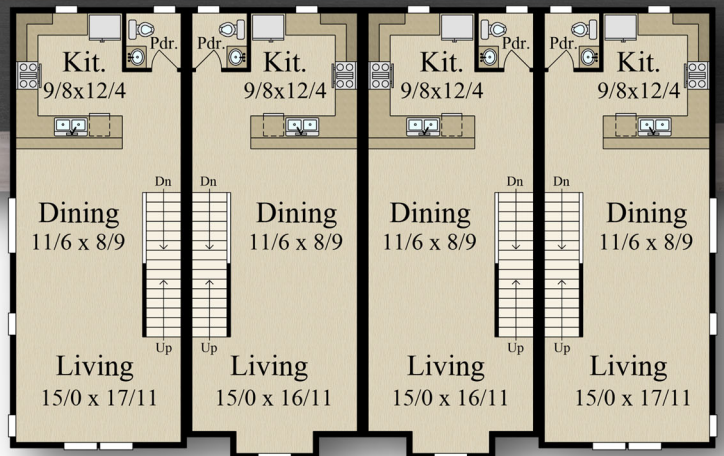

"Wheatland" MF-1494

Lower Floor 254 sq. ft.
 Second Floor 640 sq. ft.
 Third Floor 600 sq. ft.

Total 1,494 sq. ft.
16/0 Width x 45/0 Depth
64/0 Wide as a four plex as shown

45/0