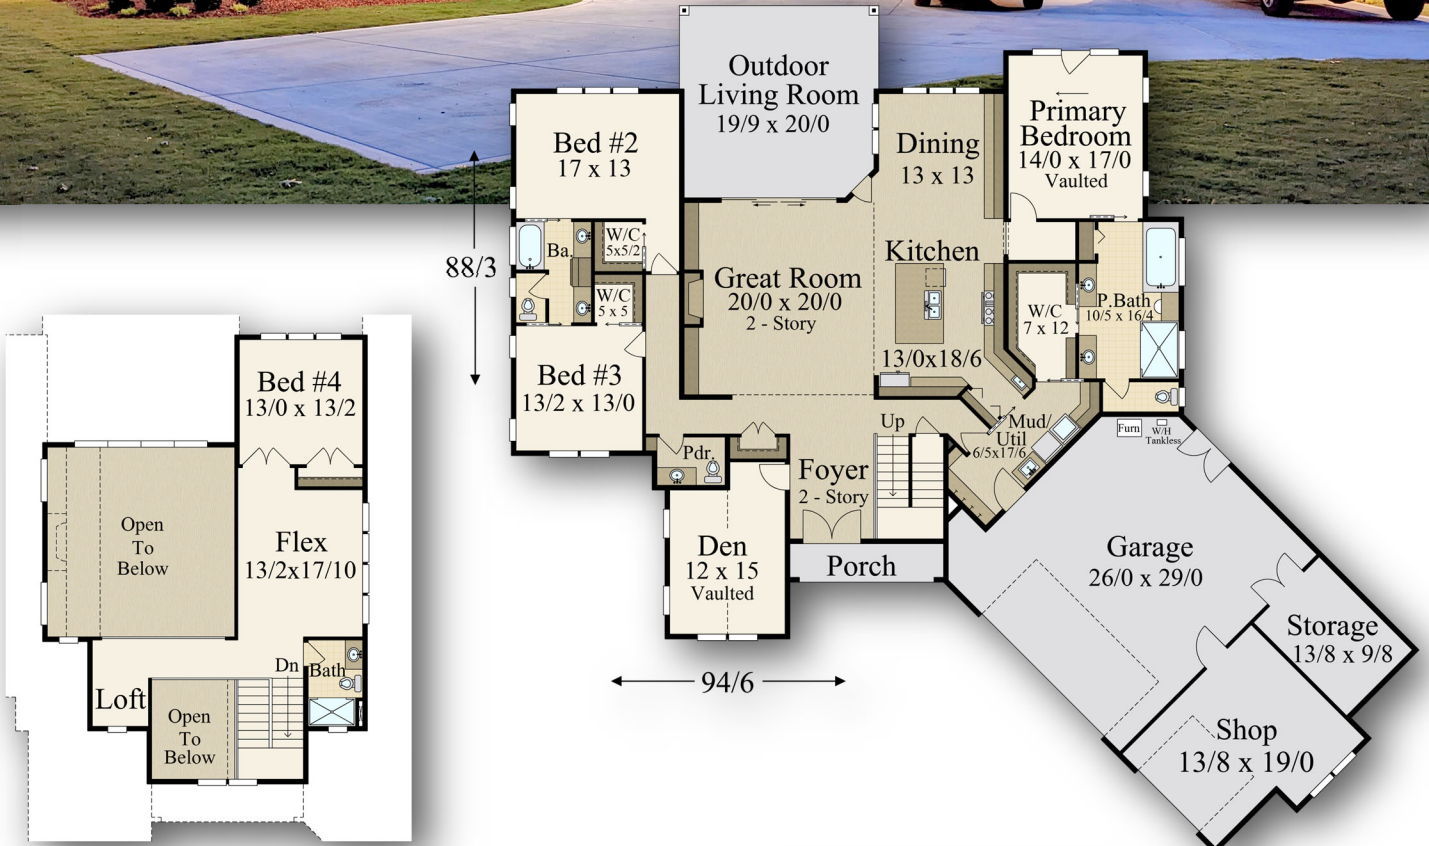

# "Bainbridge"

## MF-3532

Main Floor - 2,881 Sq. Ft.  
Upper Floor - 651 Sq. Ft.  
Total - 3,532 Sq. Ft.

Main Floor	2,881 sq. ft.
Upper Floor	651sq. ft.
<b>Total</b>	<b>3,532 sq. ft.</b>
<b>94/6 Width</b>	<b>x 88/3 Depth</b>