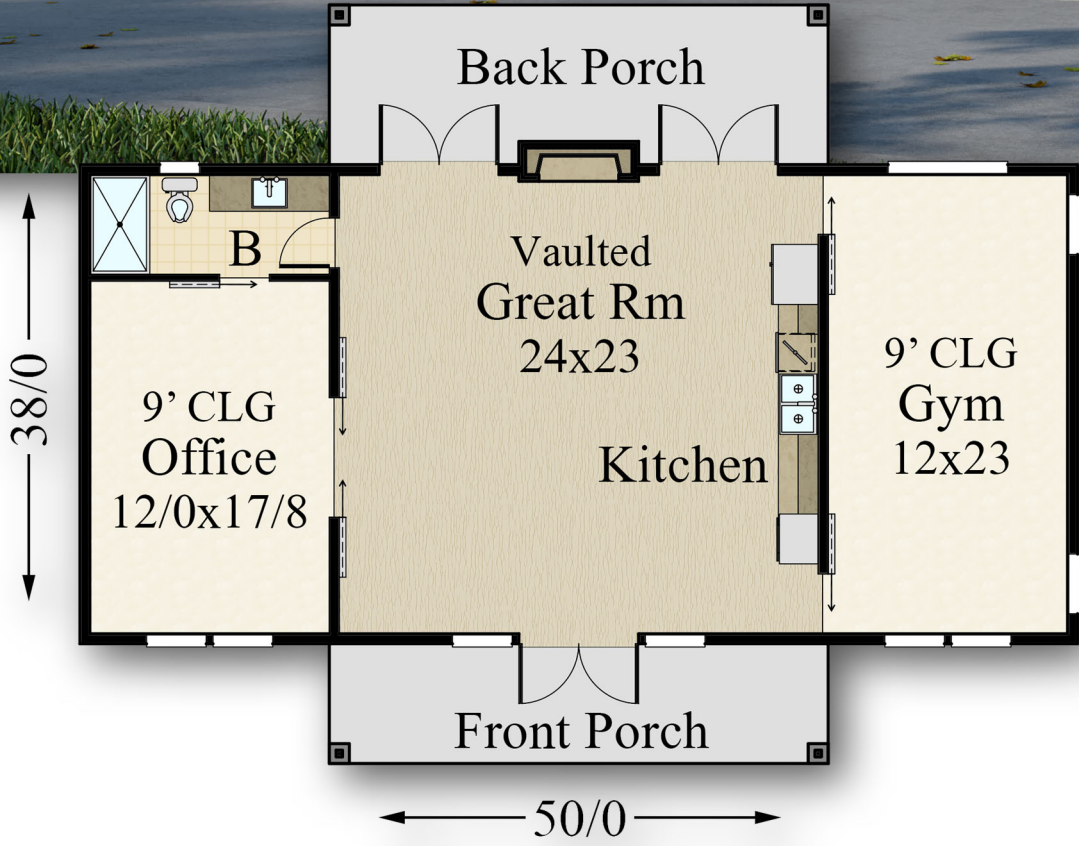

MARK STEWART
HOME DESIGN
Mark Stewart

"Barn Plus"
MF-1200

Main- 1,200 Sq. Ft.

Main	1,200 sq. ft.
Total	1,200 Sq. ft.
50/0 W X 38/0 D	

MARK STEWART
HOME DESIGN

MSD

"Barn Plus"
MF-1200

← 50/0 →
Main- 1,200 Sq. Ft.

Main	1,200 sq. ft.
Total	1,200 Sq. ft.
50/0 W X 38/0 D	