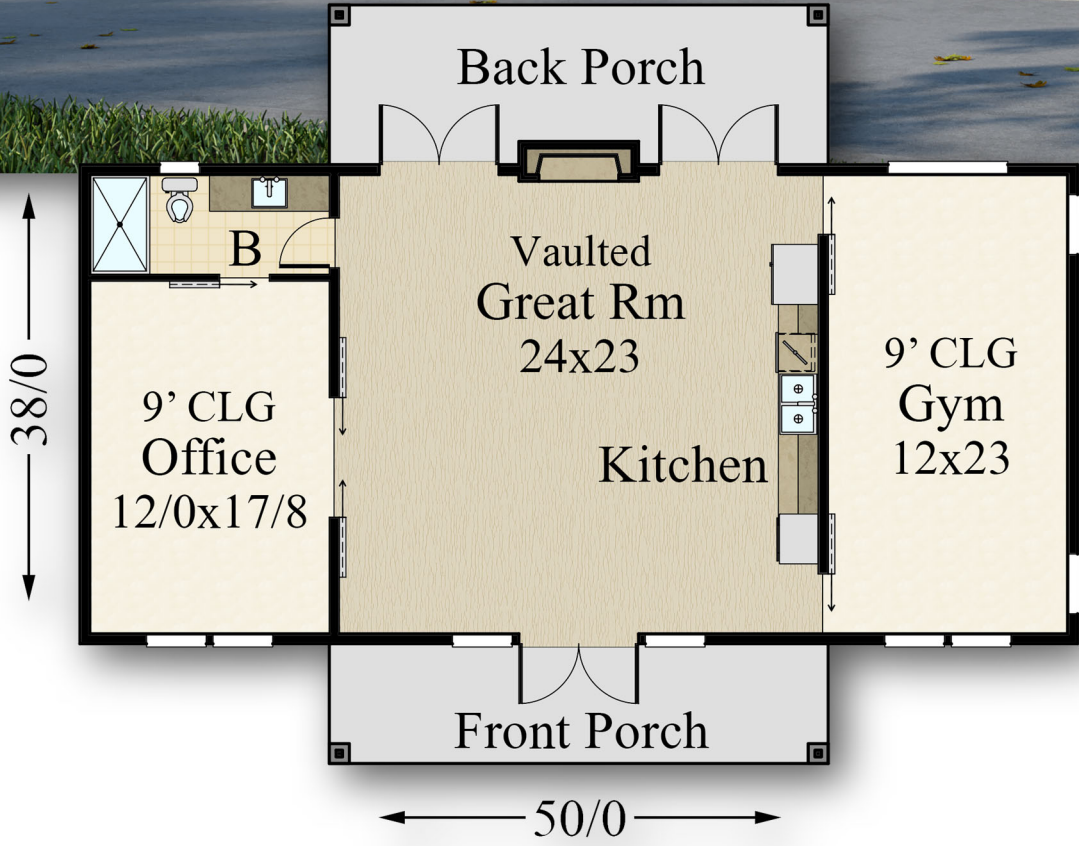

MARK STEWART
HOME DESIGN
Mark Stewart

"Barn Plus"
MF-1200

Main- 1,200 Sq. Ft.

Main	1,200 sq. ft.
Total	1,200 Sq. ft.
50/0 W X 38/0 D	

MARK STEWART
HOME DESIGN

MSD

"Barn Plus"
MF-1200

← 50/0 →
Main- 1,200 Sq. Ft.

Main	1,200 sq. ft.
Total	1,200 Sq. ft.
50/0 W X 38/0 D	