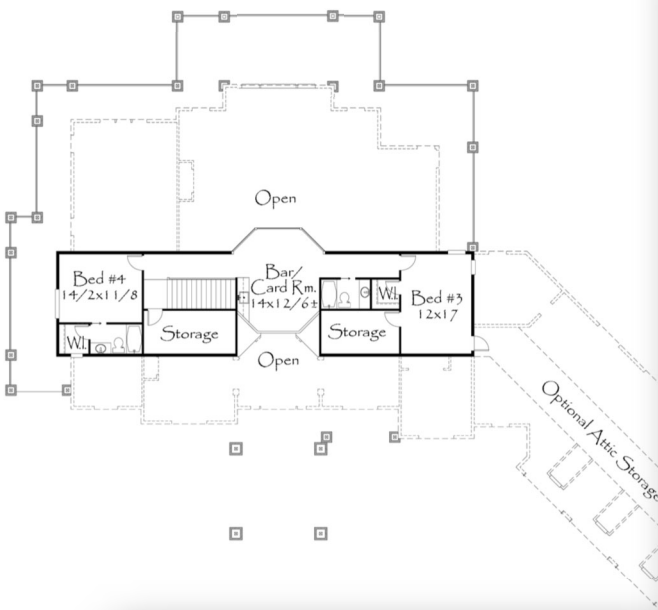

MARK STEWART
HOME DESIGN
M-6062

"Castro"
M-6062

Main Floor	3,703 sq. ft.
Upper	952 sq. ft.
Lower	1,422 sq. ft.
Total	6,062 sq. ft.
131/0 Width	x 90/4 Depth

"Castro"
M-6062

Main Floor	3,703 sq. ft.
Upper	952 sq. ft.
Lower	1,422 sq. ft.
Total	6,062 sq. ft.
131/0 Width	x 90/4 Depth