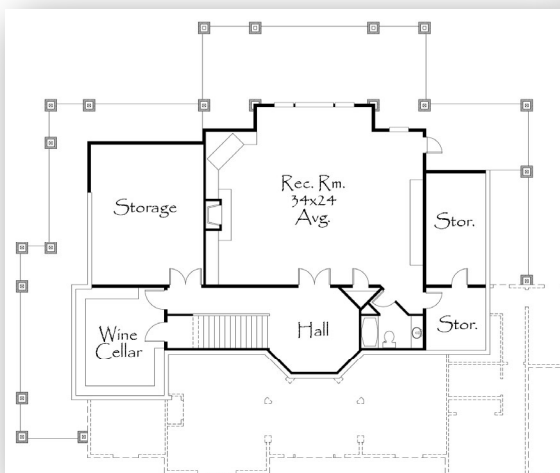

MARK STEWART
HOME DESIGN
M-6062

"Castro"
M-6062

Main Floor	3,703 sq. ft.
Upper	952 sq. ft.
Lower	1,422 sq. ft.
Total	6,062 sq. ft.
131/0 Width	x 90/4 Depth

"Castro"
M-6062

Main Floor	3,703 sq. ft.
Upper	952 sq. ft.
Lower	1,422 sq. ft.
Total	6,062 sq. ft.
131/0 Width	x 90/4 Depth