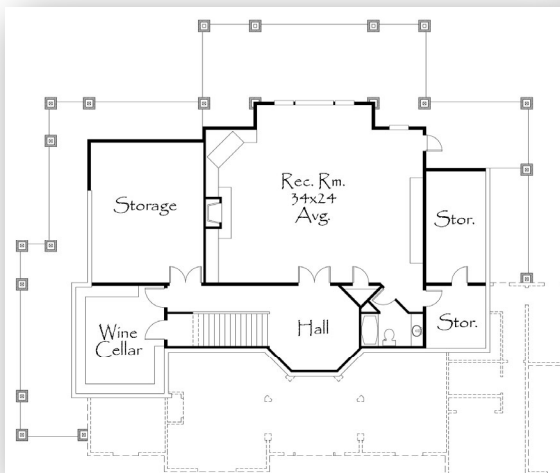

MARK STEWART
HOME DESIGN
M-6062

"Castro"
M-6062

Main Floor	3,703 sq. ft.
Upper	952 sq. ft.
Lower	1,422 sq. ft.
Total	6,062 sq. ft.
131/0 Width	x 90/4 Depth

"Castro"
M-6062

Main Floor	3,703 sq. ft.
Upper	952 sq. ft.
Lower	1,422 sq. ft.
Total	6,062 sq. ft.
131/0 Width	x 90/4 Depth