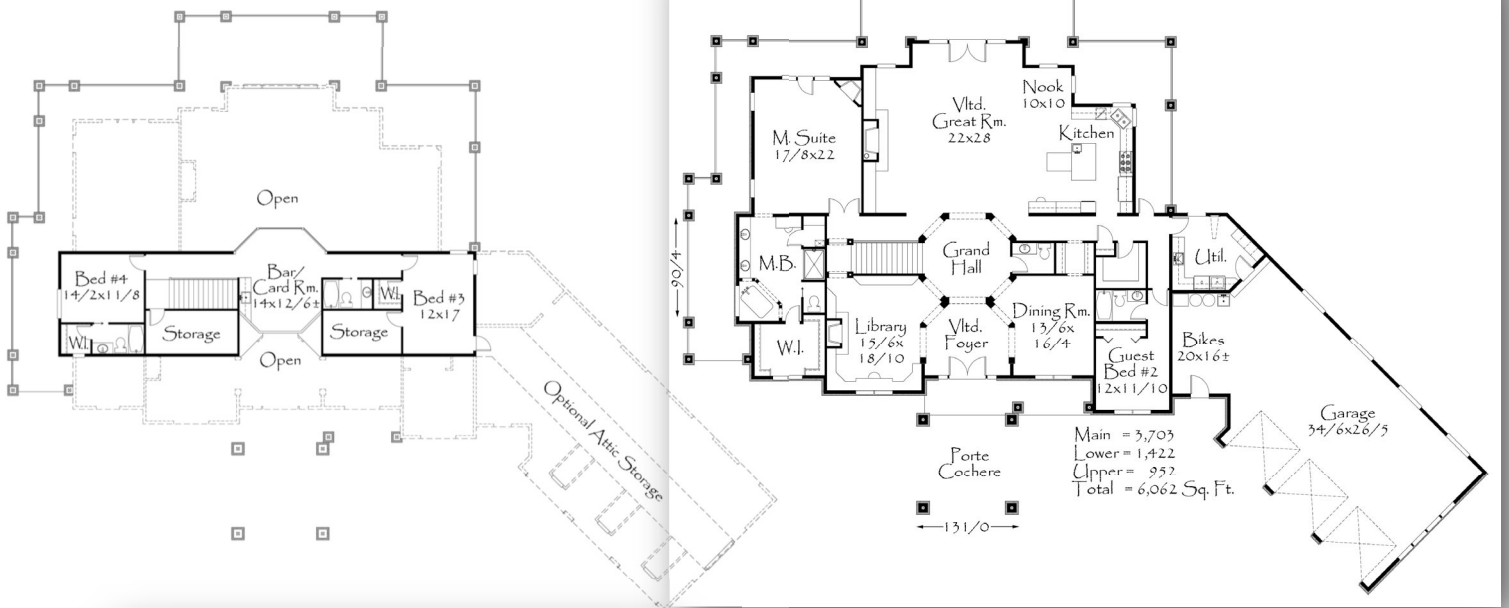

MARK STEWART
HOME DESIGN
M-6062

"Castro"
M-6062

Main Floor	3,703 sq. ft.
Upper	952 sq. ft.
Lower	1,422 sq. ft.
Total	6,062 sq. ft.
131/0 Width	x 90/4 Depth

"Castro"
M-6062

Main Floor	3,703 sq. ft.
Upper	952 sq. ft.
Lower	1,422 sq. ft.
Total	6,062 sq. ft.
131/0 Width	x 90/4 Depth