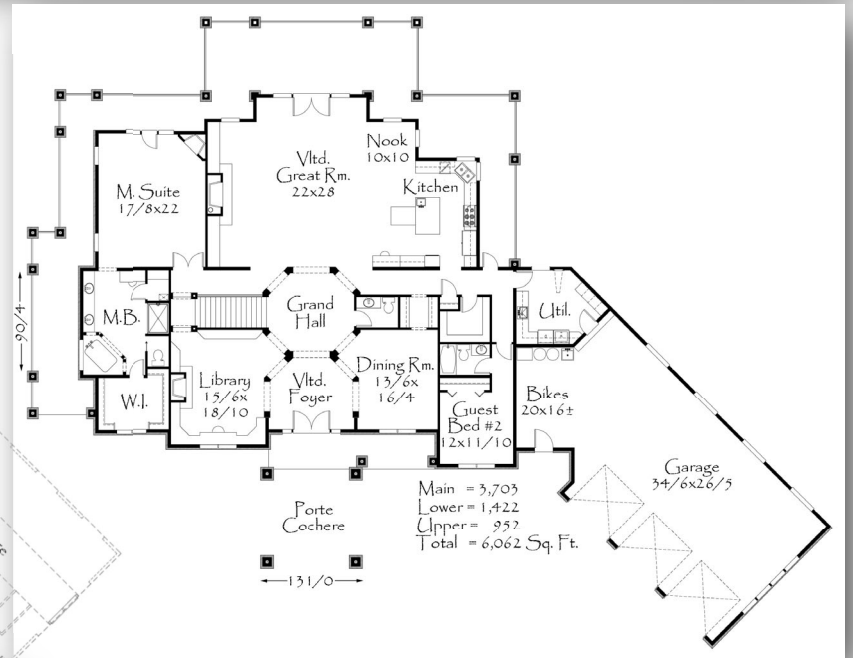

MARK STEWART
HOME DESIGN
M-6062

"Castro"
M-6062

Main Floor	3,703 sq. ft.
Upper	952 sq. ft.
Lower	1,422 sq. ft.
Total	6,062 sq. ft.
131/0 Width	x 90/4 Depth

"Castro"
M-6062

Main Floor	3,703 sq. ft.
Upper	952 sq. ft.
Lower	1,422 sq. ft.
Total	6,062 sq. ft.
131/0 Width	x 90/4 Depth