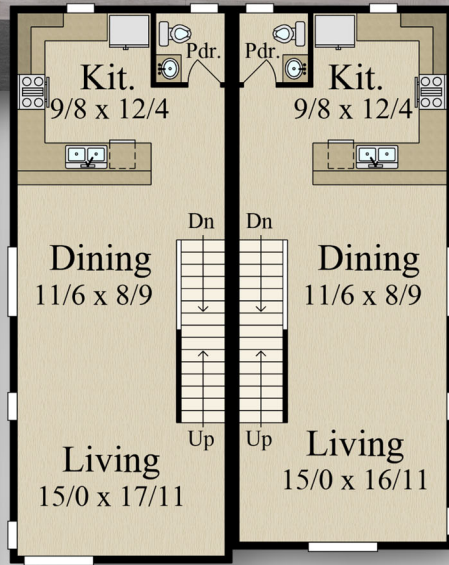

Patio

48/6

"Duet"
MM-1550-2

Lower Floor	310 sq. ft.
Main Floor	640 sq. ft.
Upper	600 sq. ft.
Total	1,550 sq. ft.

Unit A	Unit B
1st Floor - 310 Sq. Ft.	1st Floor - 310 Sq. Ft.
2nd Floor - 640 Sq. Ft.	2nd Floor - 624 Sq. Ft.
3rd Floor - 600 Sq. Ft.	3rd Floor - 584 Sq. Ft.
Total - 1,550 Sq. Ft.	Total - 1,518 Sq. Ft.