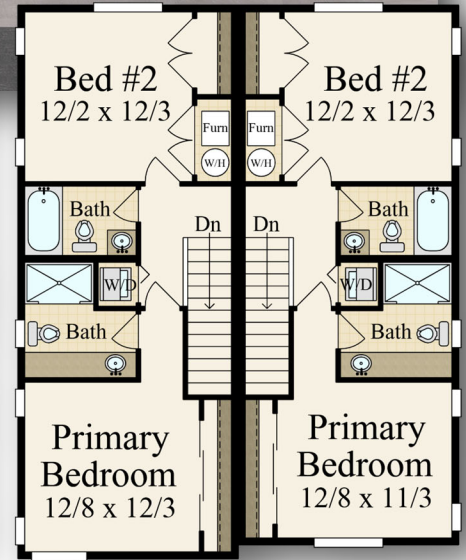

Patio

48/6

"Duet"
MM-1550-2

Lower Floor	310 sq. ft.
Main Floor	640 sq. ft.
Upper	600 sq. ft.
Total	1,550 sq. ft.

Unit A	Unit B
1st Floor - 310 Sq. Ft.	1st Floor - 310 Sq. Ft.
2nd Floor - 640 Sq. Ft.	2nd Floor - 624 Sq. Ft.
3rd Floor - 600 Sq. Ft.	3rd Floor - 584 Sq. Ft.
Total - 1,550 Sq. Ft.	Total - 1,518 Sq. Ft.