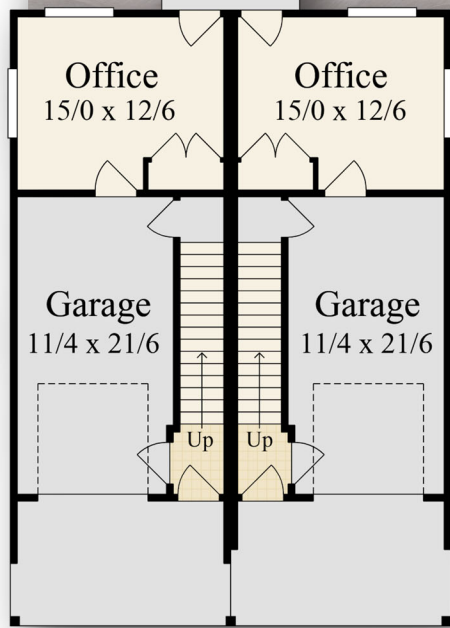

Patio

48/6

"Duet"
MM-1550-2

Lower Floor	310 sq. ft.
Main Floor	640 sq. ft.
Upper	600 sq. ft.
Total	1,550 sq. ft.

Unit A	Unit B
1st Floor - 310 Sq. Ft.	1st Floor - 310 Sq. Ft.
2nd Floor - 640 Sq. Ft.	2nd Floor - 624 Sq. Ft.
3rd Floor - 600 Sq. Ft.	3rd Floor - 584 Sq. Ft.
Total - 1,550 Sq. Ft.	Total - 1,518 Sq. Ft.