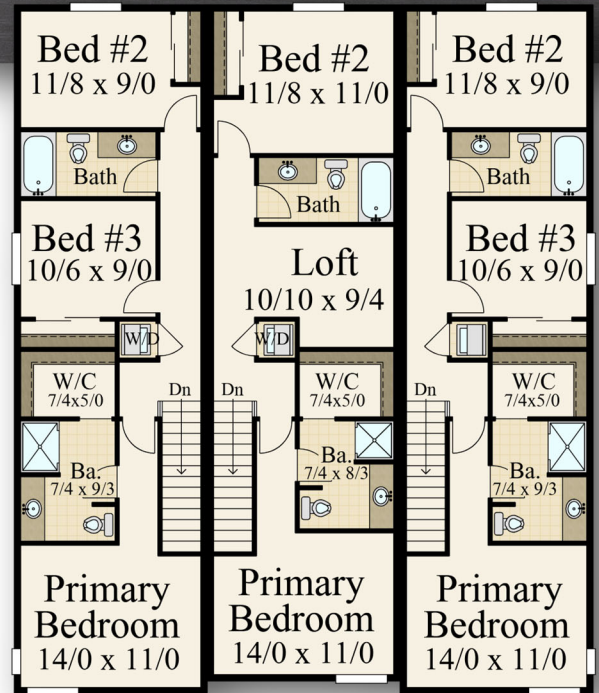

MARK STEWART
HOME DESIGN

M.S.D.

"Finnish-3"
MM-1193-3

Main Floor	460 sq. ft.
Upper	733 sq. ft.
Total	1,193 sq. ft.
45/0 Width	x 56/4 Depth