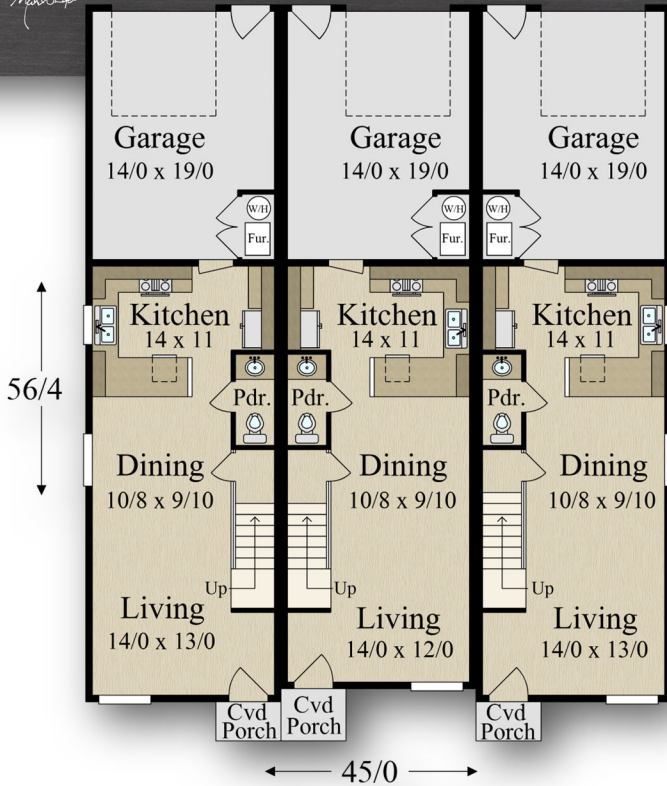

MARK STEWART
HOME DESIGN

M.S.D.

"Finnish-3"
MM-1193-3

Main Floor	460 sq. ft.
Upper	733 sq. ft.
Total	1,193 sq. ft.
45/0 Width	x 56/4 Depth