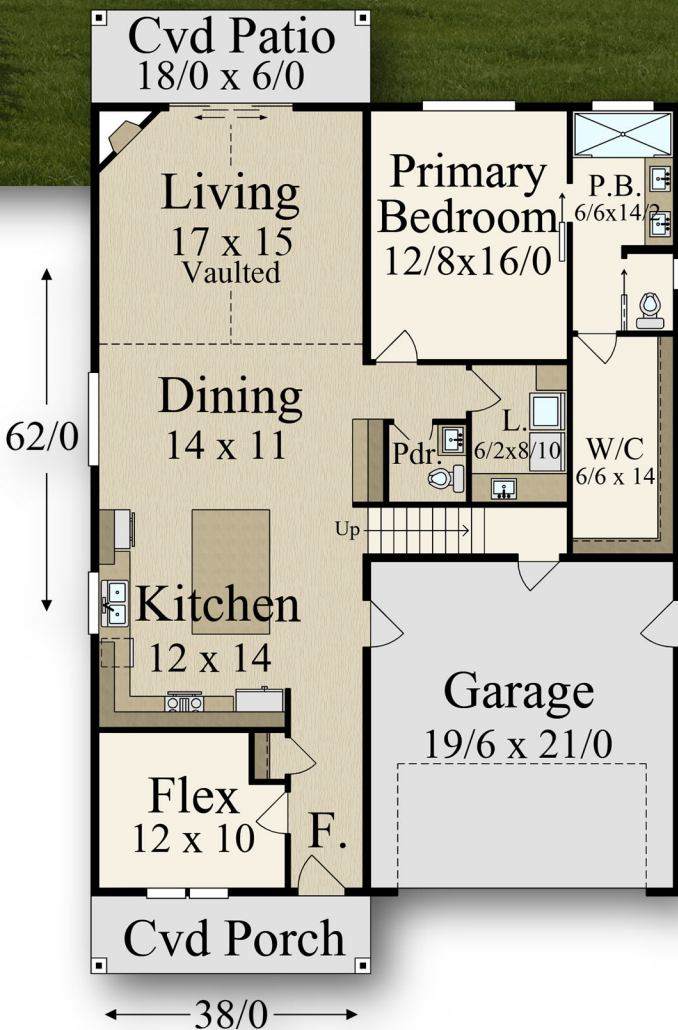

"Ivy Ridge"
MF-2515

Main Floor	1,508 sq. ft.
Upper	1,007 sq. ft.
Total	2,515 sq. ft.
38/0 Width	x 62/0 Depth