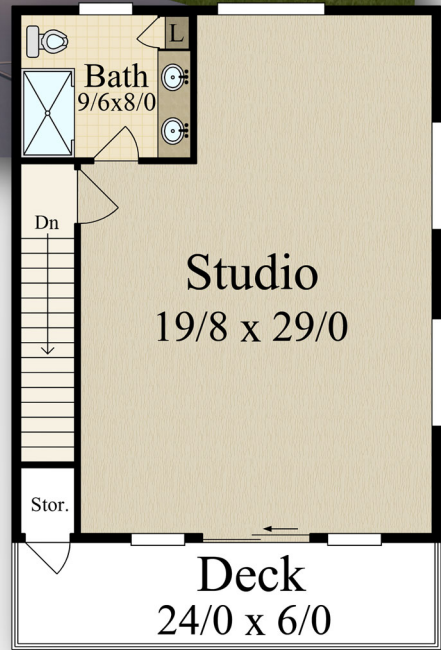

*"Cloud 9"*  
MM-792

Main Floor	115 sq. ft.
Upper	677 sq. ft.
<b>Total</b>	<b>792 sq. ft.</b>
<b>24/0 Width</b>	<b>x 36/0 Depth</b>