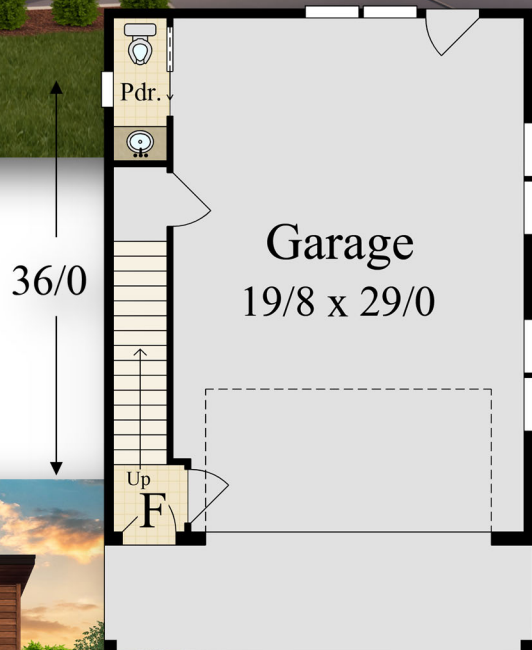

*"Cloud 9"*  
MM-792

Main Floor	115 sq. ft.
Upper	677 sq. ft.
<b>Total</b>	<b>792 sq. ft.</b>
<b>24/0 Width</b>	<b>x 36/0 Depth</b>