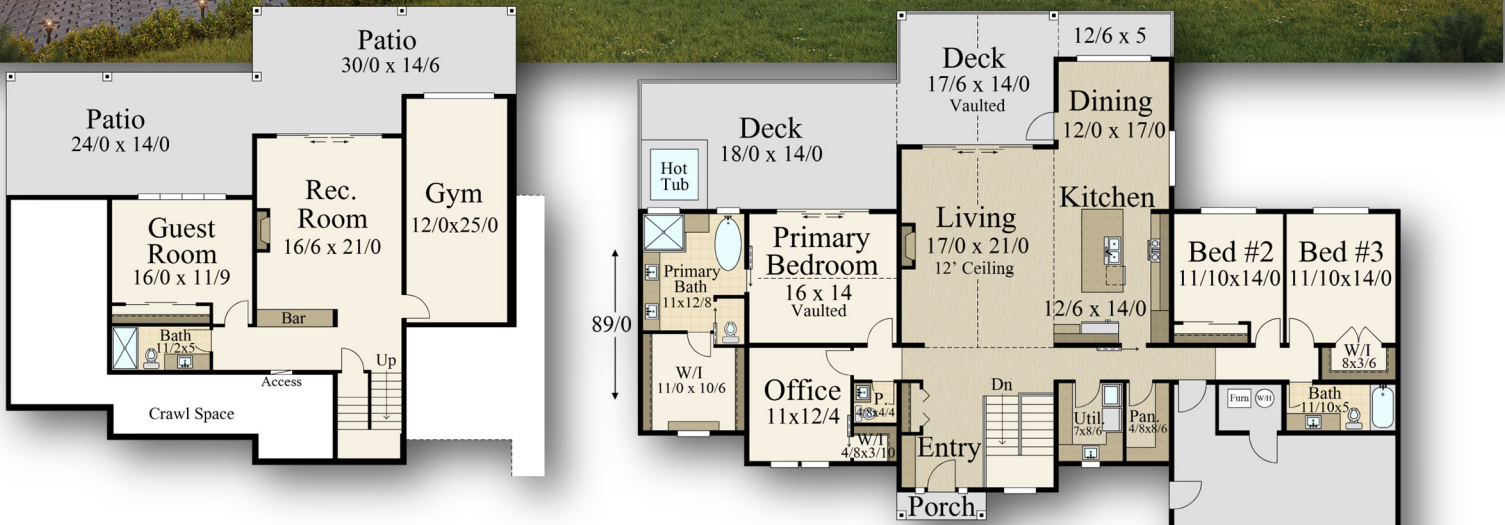

"Hudson Bay"
MB-3638

MARK STEWART
HOME DESIGN

M.S.D.

Main Floor	2,423 sq. f
Upper Floor	1,150 sq. ft.
Total	3,573 sq. ft.
94/0 Width	x 89/0 Depth