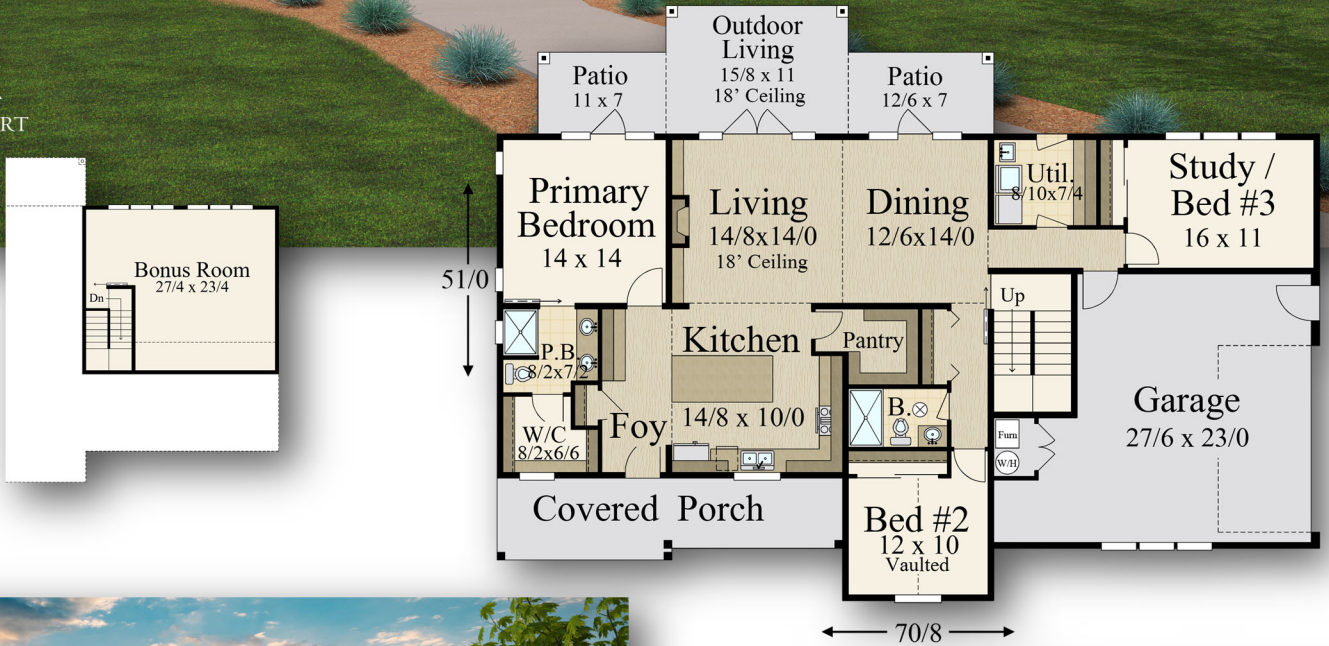

"Yellowstone"
MF-2425

Main Floor - 1,819 Sq. Ft.
Upper Floor - 606 Sq. Ft.
Total - 2,425 Sq. Ft.

Main	1,819 sq. ft
Upper	606 sq. ft.
Total	2,425 sq. ft
70/8 W X 51/0 D	