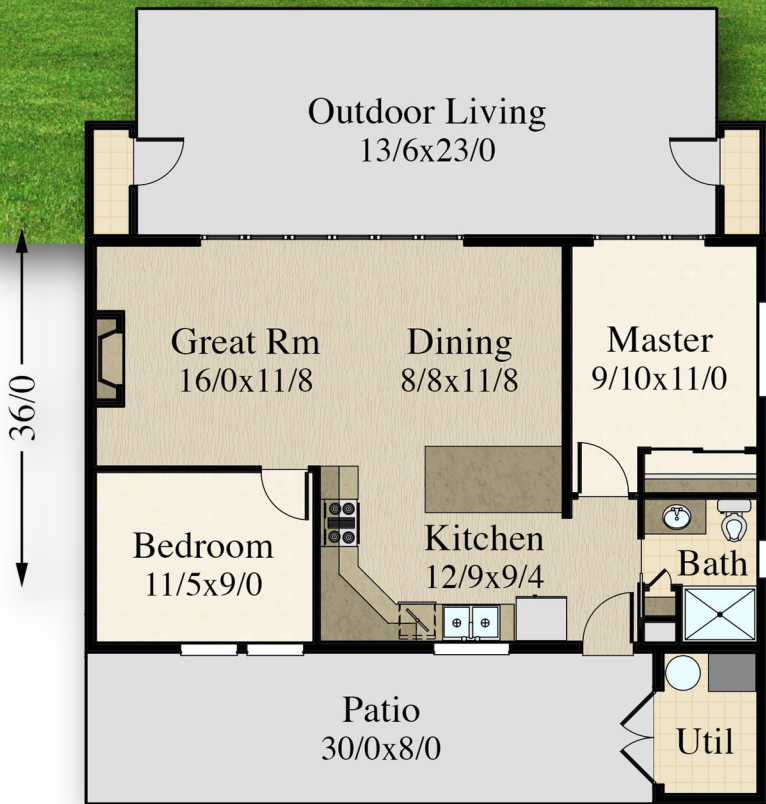

"Modern Valerie"
MMA-791

MARK STEWART
HOME DESIGN

Mark Stewart

Main 791 sq. ft
Total 791 sq. ft
35/6 W X 36/0 D

← 35/6 →
Main Floor- 791 Sq. Ft.