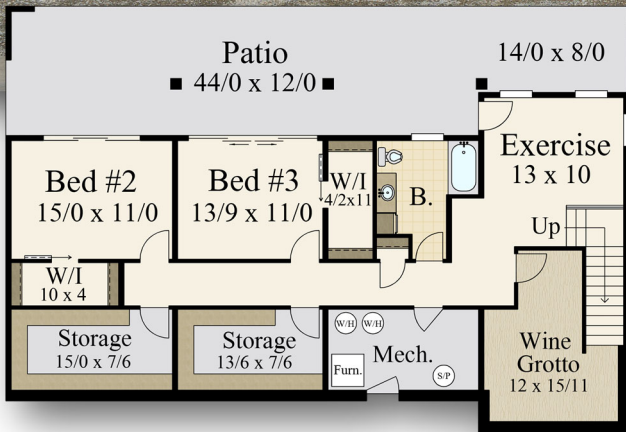

"Stellar View"
MM-3920

First Floor - 2,466 Sq. Ft.
Lower Floor - 1,454 Sq. Ft.
Total - 3,920 Sq. Ft.

Main	2,466 sq. ft
Lower	1,454 sq. ft.
Total	3,920 sq. ft
58/0 W X 72/9 D	

"Stellar View"
MM-3920

First Floor - 2,466 Sq. Ft.
 Lower Floor - 1,454 Sq. Ft.
 Total - 3,920 Sq. Ft.

Main 2,466 sq. ft
 Lower 1,454 sq. ft.
 Total 3,920 sq. ft
 58/0 W X 72/9 D