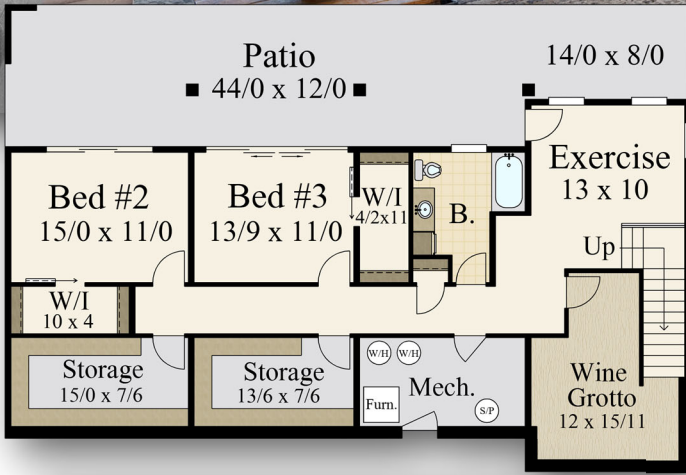

"Stellar View"
MM-3920

First Floor - 2,466 Sq. Ft.
Lower Floor - 1,454 Sq. Ft.
Total - 3,920 Sq. Ft.

Main	2,466 sq. ft
Lower	1,454 sq. ft.
Total	3,920 sq. ft
58/0 W X 72/9 D	

"Stellar View"
MM-3920

First Floor - 2,466 Sq. Ft.
 Lower Floor - 1,454 Sq. Ft.
 Total - 3,920 Sq. Ft.

Main 2,466 sq. ft
 Lower 1,454 sq. ft.
 Total 3,920 sq. ft
 58/0 W X 72/9 D