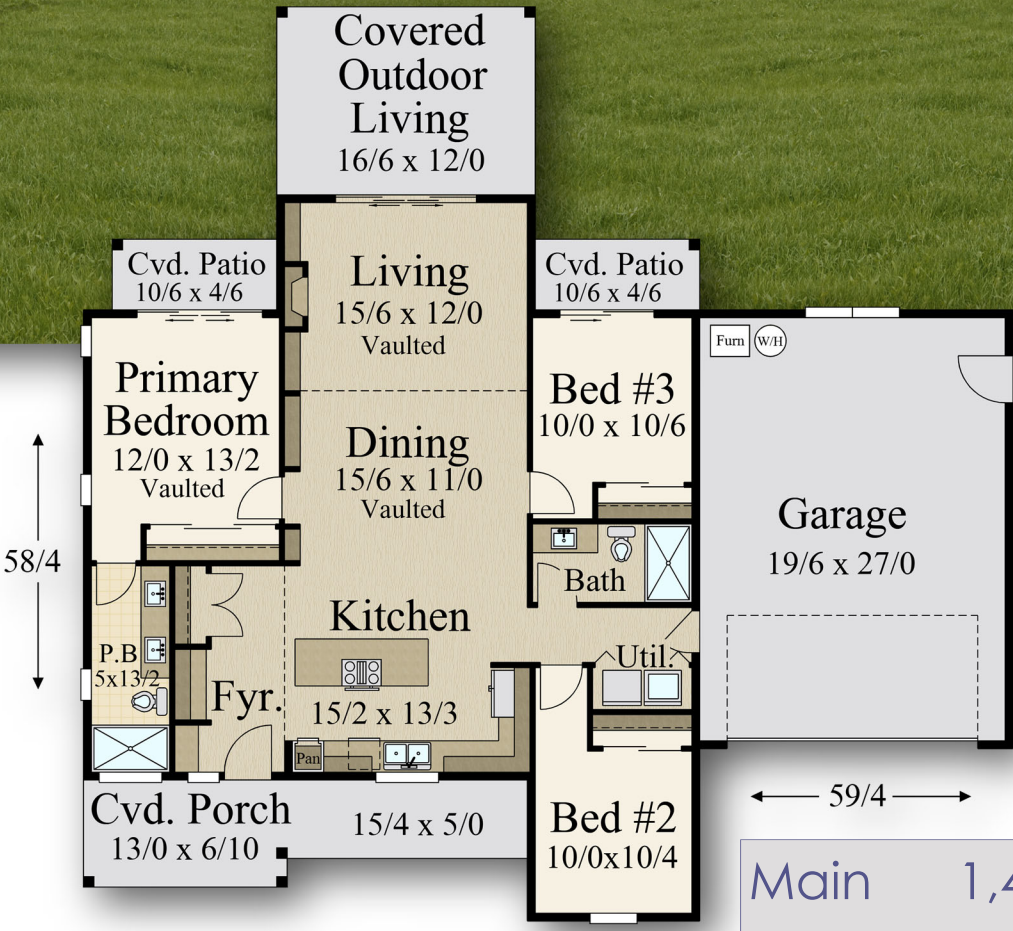

"American Farm 3"
MF-1400

MARK STEWART
HOME DESIGN

Main Floor - 1,400 Sq. Ft.

Main 1,400 sq. ft.
Total 1,400 Sq. ft.
 59/4 W X 58/4 D