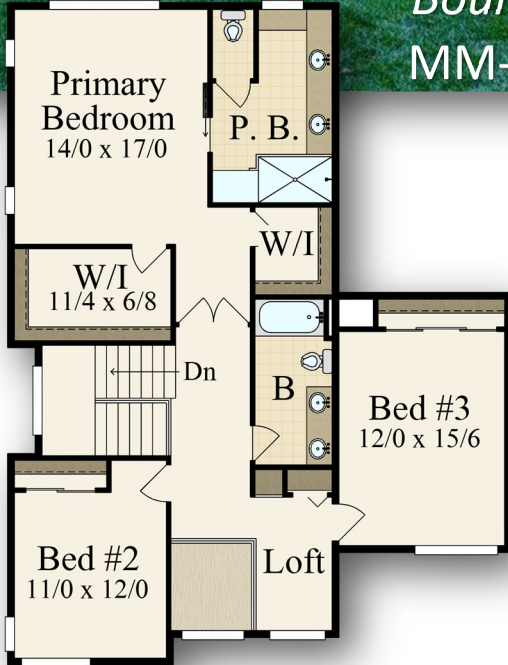

MARK STEWART
HOME DESIGN

Mark Stewart

"Bountiful"
MM-2967

Main - 1,727 Sq. Ft.
Upper - 1,240 Sq. Ft.
Total - 2,967 Sq. Ft.

Main Floor 1,727 sq. ft.
Upper 1,240 sq. ft.

Total **2,967 Sq. ft.**
55/6 W X 52/6 D