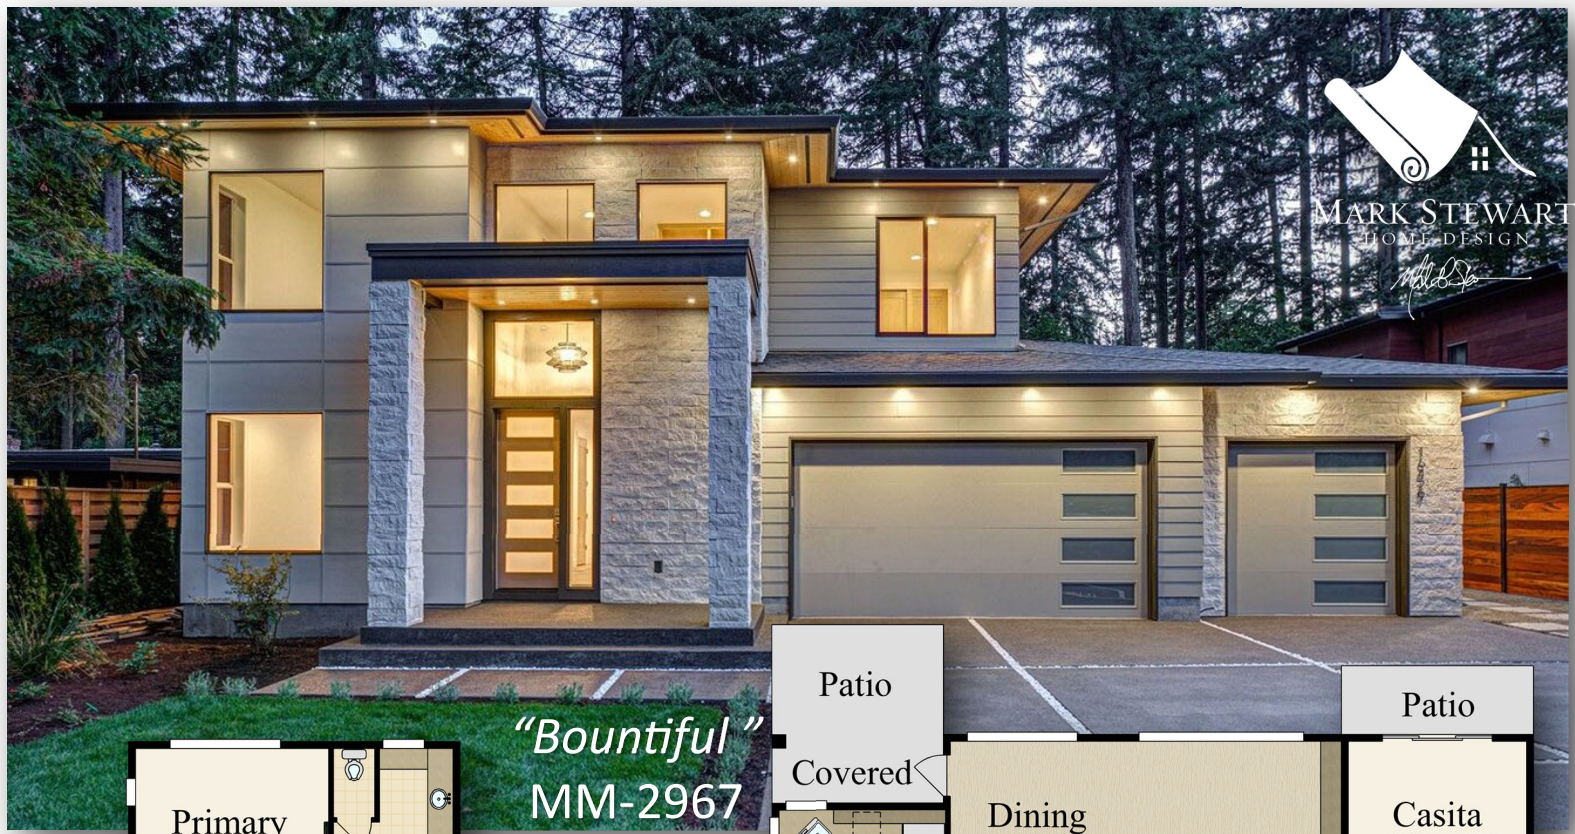

MARK STEWART
HOME DESIGN

Mark Stewart

"Bountiful"
MM-2967

Main - 1,727 Sq. Ft.
Upper - 1,240 Sq. Ft.
Total - 2,967 Sq. Ft.

Main Floor 1,727 sq. ft.
Upper 1,240 sq. ft.

Total **2,967 Sq. ft.**
55/6 W X 52/6 D