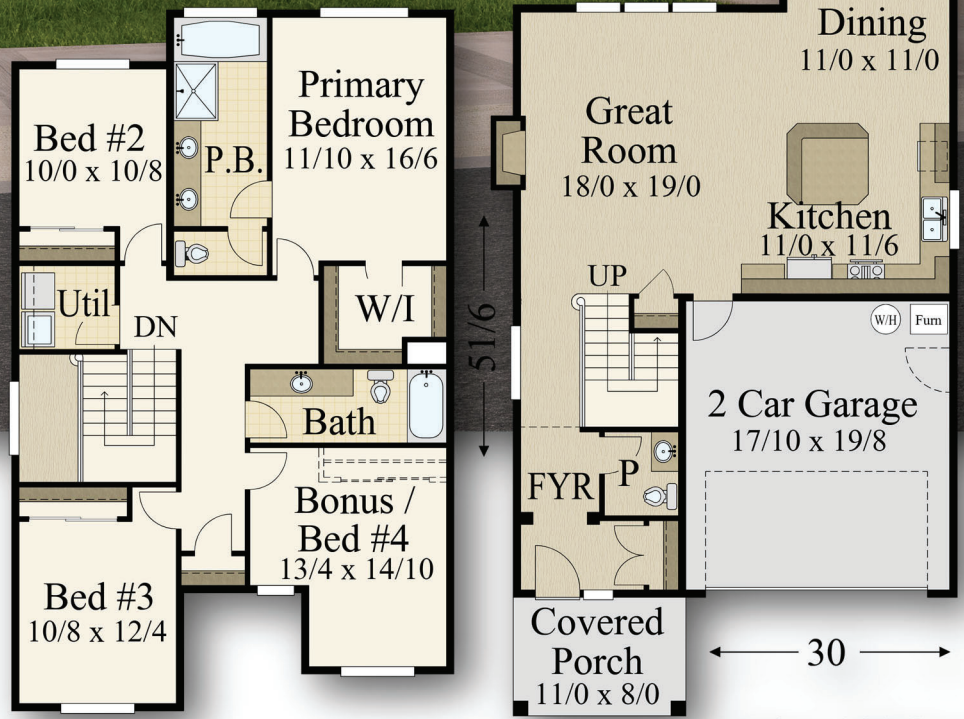

*"Pride"*  
MM-2001

Patio  
10/0 x 10/0

Main Floor 800 sq. ft.  
Upper Floor 1,201 sq. ft.  

---

Total 2,001 sq. ft.  
Brookside Lots 316 & 335

Main - 800 Sq. Ft.  
Upper - 1,201 Sq. Ft.  
Total - 2,001 Sq. Ft.

*"Pride"*  
MM-2001