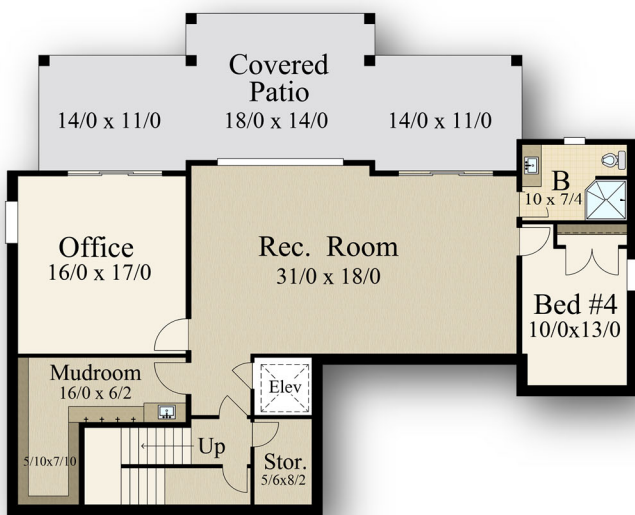

MARK STEWART
HOME DESIGN

Mark Stewart

"Big Easy" MM-5072

Main - 1,980 Sq. Ft.
 Mid - Lower - 1,546 Sq. Ft.
 Lower - 1,546 Sq. Ft.
 Total - 5,072 Sq. Ft.

Main Floor 1,980 sq. ft.
 Mid Floor 1,546 sq. ft.
 Lower Floor 1,546 sq. ft.

Total 5,072 Sq. ft.
 60/0 W X 68/6 D