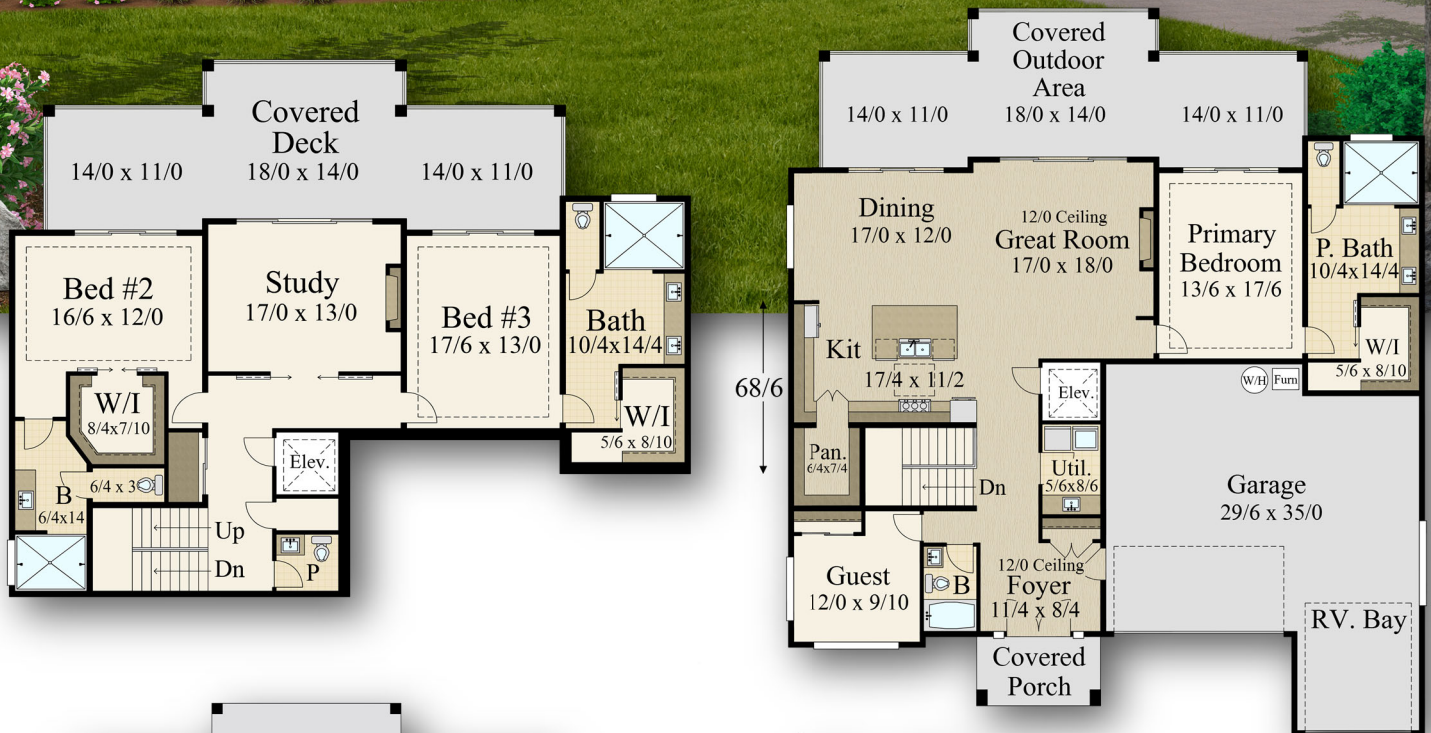

MARK STEWART
HOME DESIGN

Mark Stewart

"Big Easy" MM-5072

Main - 1,980 Sq. Ft.
 Mid - Lower - 1,546 Sq. Ft.
 Lower - 1,546 Sq. Ft.
 Total - 5,072 Sq. Ft.

Main Floor 1,980 sq. ft.
 Mid Floor 1,546 sq. ft.
 Lower Floor 1,546 sq. ft.

Total 5,072 Sq. ft.
 60/0 W X 68/6 D