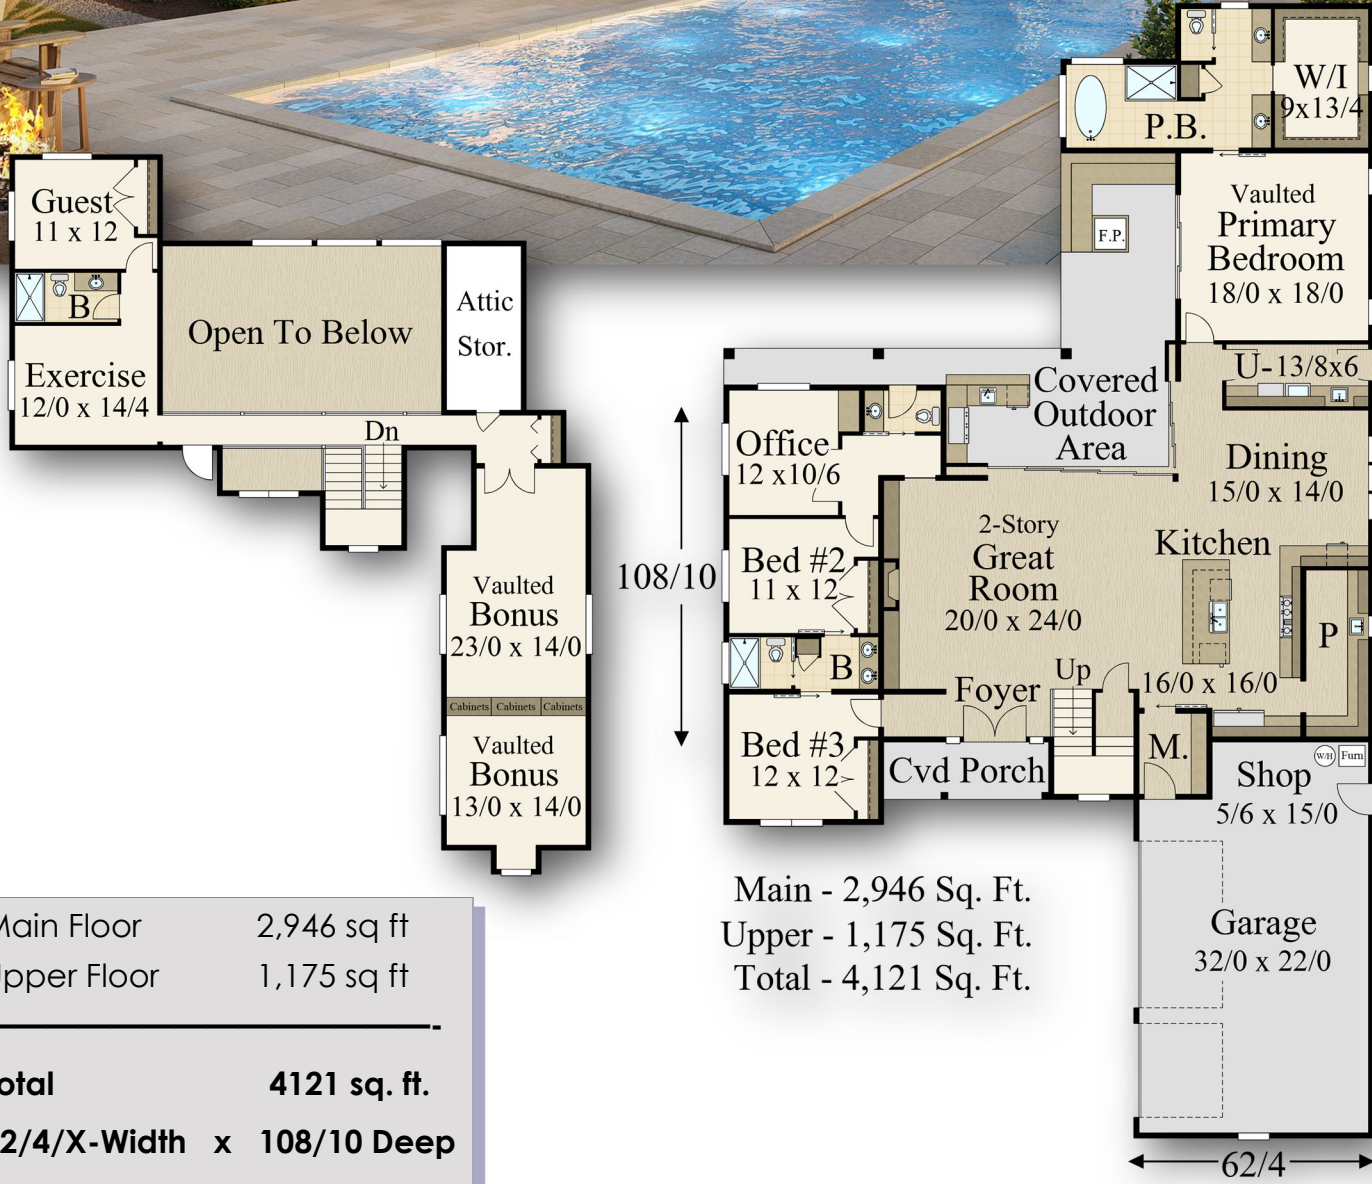

"Denim"
MF-4121

MARK STEWART
HOME DESIGN

Main Floor	2,946 sq ft
Upper Floor	1,175 sq ft
Total	4121 sq. ft.
62'4"/X-Width x 108'10" Deep	

Main - 2,946 Sq. Ft.
Upper - 1,175 Sq. Ft.
Total - 4,121 Sq. Ft.

"Denim"
MF-4121

MARK STEWART
HOME DESIGN

Main Floor	2,946 sq ft
Upper Floor	1,175 sq ft
Total	4121 sq. ft.
62/4/X-Width	x 108/10 Deep

Main - 2,946 Sq. Ft.
Upper - 1,175 Sq. Ft.
Total - 4,121 Sq. Ft.