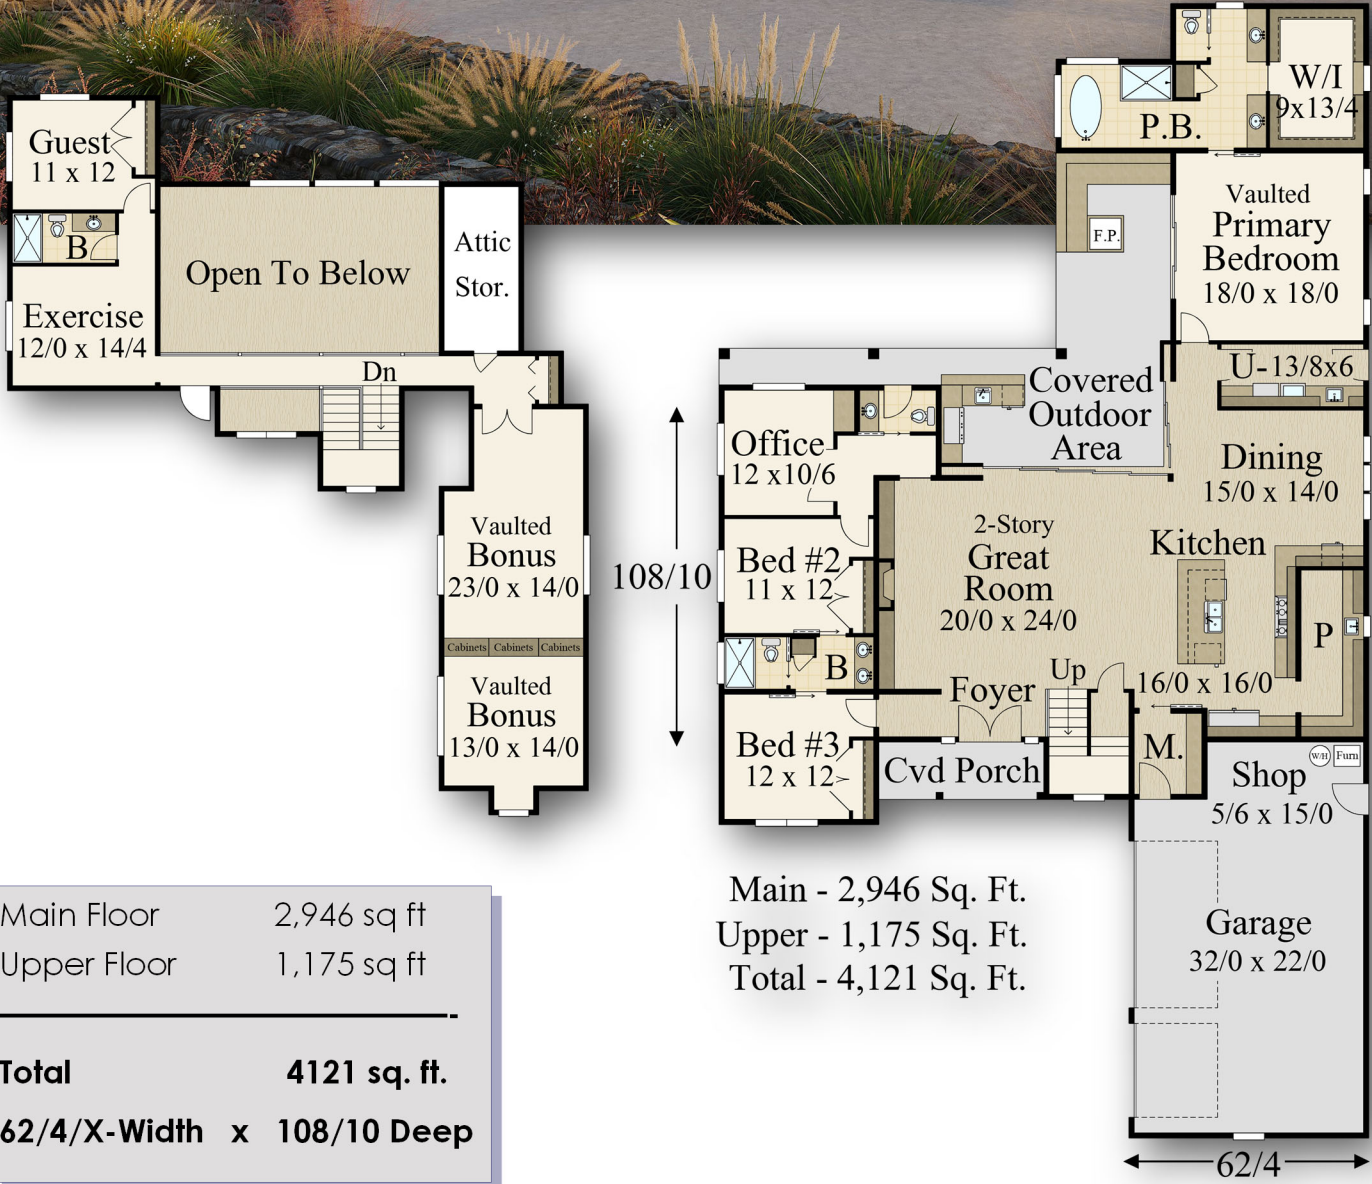

"Denim"
MF-4121

MARK STEWART
HOME DESIGN

Main Floor	2,946 sq ft
Upper Floor	1,175 sq ft
Total	4121 sq. ft.
62'4"/X-Width x 108'10" Deep	

Main - 2,946 Sq. Ft.
Upper - 1,175 Sq. Ft.
Total - 4,121 Sq. Ft.

"Denim"
MF-4121

MARK STEWART
HOME DESIGN

Main Floor	2,946 sq ft
Upper Floor	1,175 sq ft
Total	4121 sq. ft.
62/4/X-Width	x 108/10 Deep

Main - 2,946 Sq. Ft.
Upper - 1,175 Sq. Ft.
Total - 4,121 Sq. Ft.