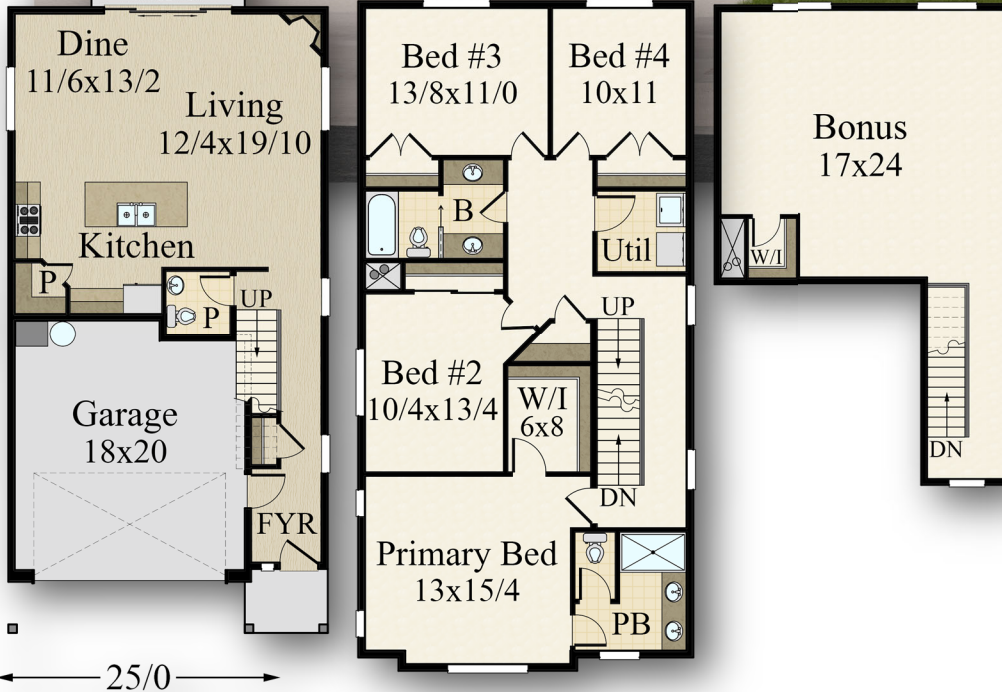

MARK STEWART
HOME DESIGN

Mark Stewart

Patio
12x15

Hip Loft Willow MM-2610

Main Floor	750 sq ft
Upper	1194 sq ft
Third floor	666 sq. ft
Total Finished	2,610 sq. ft.
25/0 W	x 49/0 D