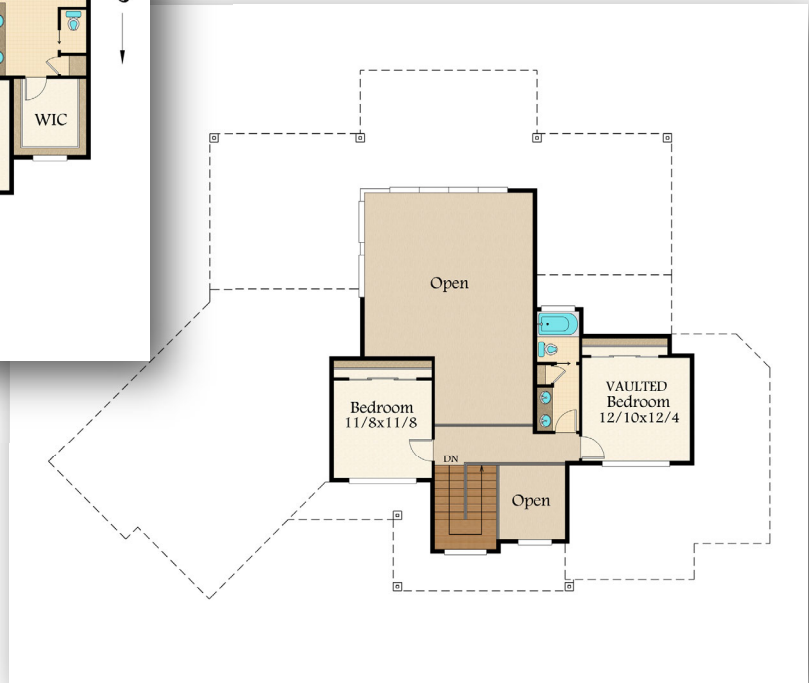

## MM-2494 SB

MARK STEWART  
HOME DESIGN  
*M.S.*

Main Floor	1933 sq ft
Upper Floor	561 sq ft
<b>Total</b>	<b>2494 sq. ft.</b>
<b>85/8-Width</b>	<b>x 62/9 Depth</b>

*"Stalwart"*  
MM-2494 SB

MARK STEWART  
HOME DESIGN  
*Mark Stewart*

Main Floor	1933 sq ft
Upper Floor	561 sq ft
<b>Total</b>	<b>2494 sq. ft.</b>
<b>85/8-Width</b>	<b>x 62/9 Depth</b>