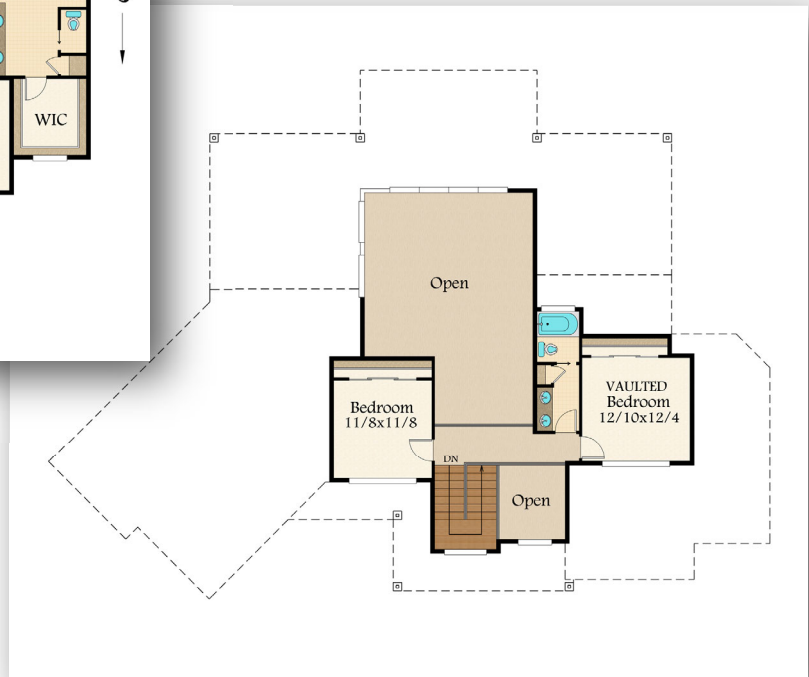

## MM-2494 SB

MARK STEWART  
HOME DESIGN  
*M.S.*

Main Floor	1933 sq ft
Upper Floor	561 sq ft
<b>Total</b>	<b>2494 sq. ft.</b>
<b>85/8-Width</b>	<b>x 62/9 Depth</b>

*"Stalwart"*  
MM-2494 SB

MARK STEWART  
HOME DESIGN  
*Mark Stewart*

Main Floor	1933 sq ft
Upper Floor	561 sq ft
<b>Total</b>	<b>2494 sq. ft.</b>
<b>85/8-Width</b>	<b>x 62/9 Depth</b>