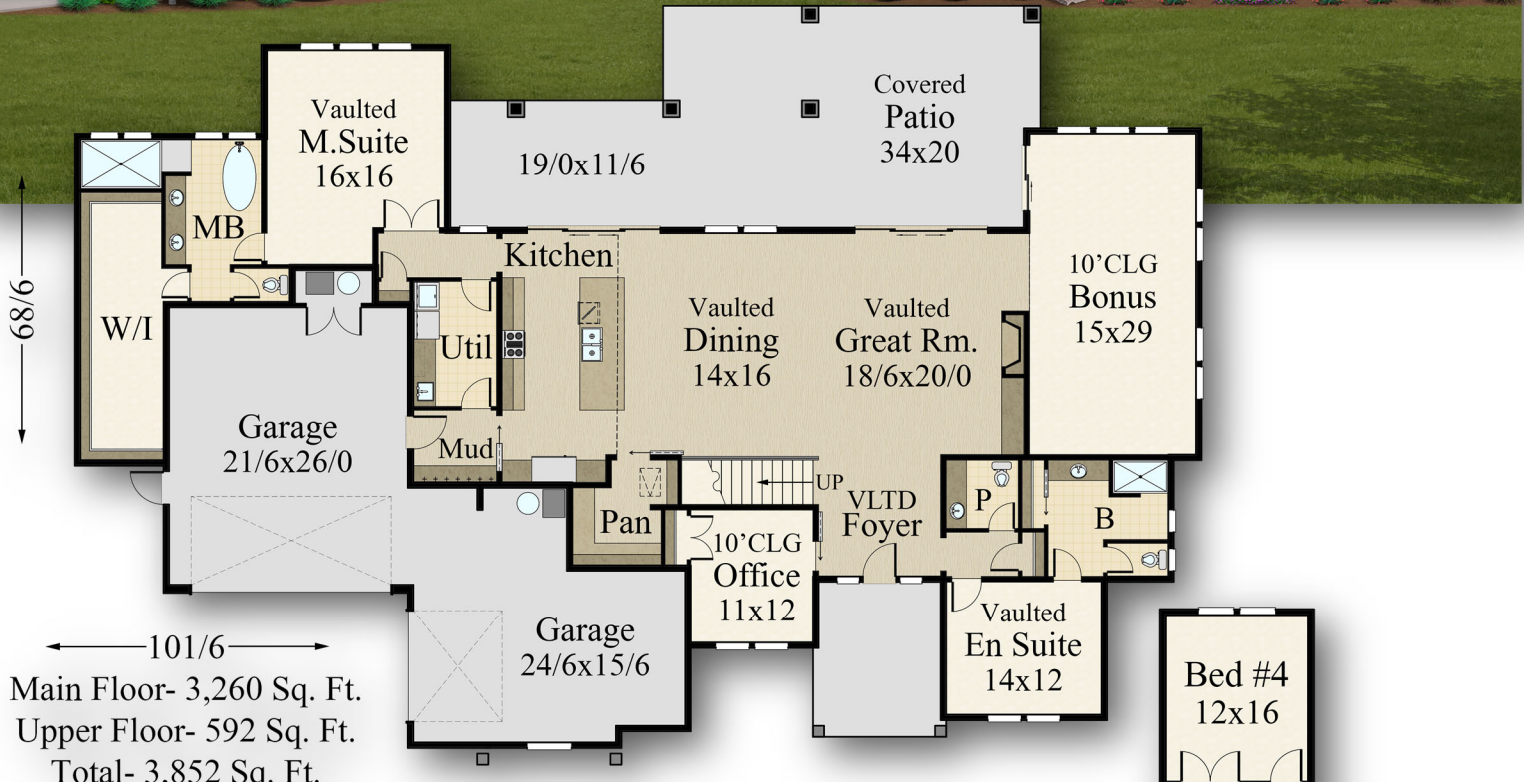

"Chandler"
MB-3852-DBV

Main Floor	3260 sq ft
Upper Floor	592 sq ft
Total	3852 sq. ft.
101/6-Width	x 68/6 Depth

"Chandler"
MF-3852 DBV

"Chandler"
MF-3852 DBV

Main Floor	3260 sq ft
Upper Floor	592 sq ft
Total	3852 sq. ft.
101/6-Width	x 68/6 Depth

"Chandler"
MF-3852 DBV

"Chandler"
MF-3852-DBV

Main Floor	3260 sq ft
Upper Floor	592 sq ft
Total	3852 sq. ft.
101/6-Width	x 68/6 Depth

"Chandler"
MF-3852 DBV