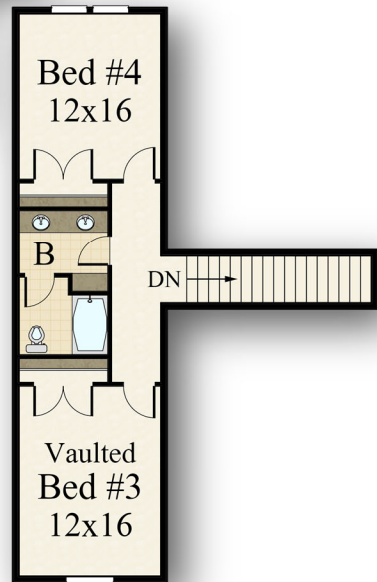

"Chandler"
MB-3852-DBV

Main Floor	3260 sq ft
Upper Floor	592 sq ft
Total	3852 sq. ft.
101/6-Width	x 68/6 Depth

"Chandler"
MF-3852 DBV

"Chandler"
MF-3852 DBV

Main Floor	3260 sq ft
Upper Floor	592 sq ft
Total	3852 sq. ft.
101/6-Width	x 68/6 Depth

"Chandler"
MF-3852 DBV

"Chandler"
MF-3852-DBV

Main Floor	3260 sq ft
Upper Floor	592 sq ft
Total	3852 sq. ft.
101/6-Width	x 68/6 Depth

"Chandler"
MF-3852 DBV