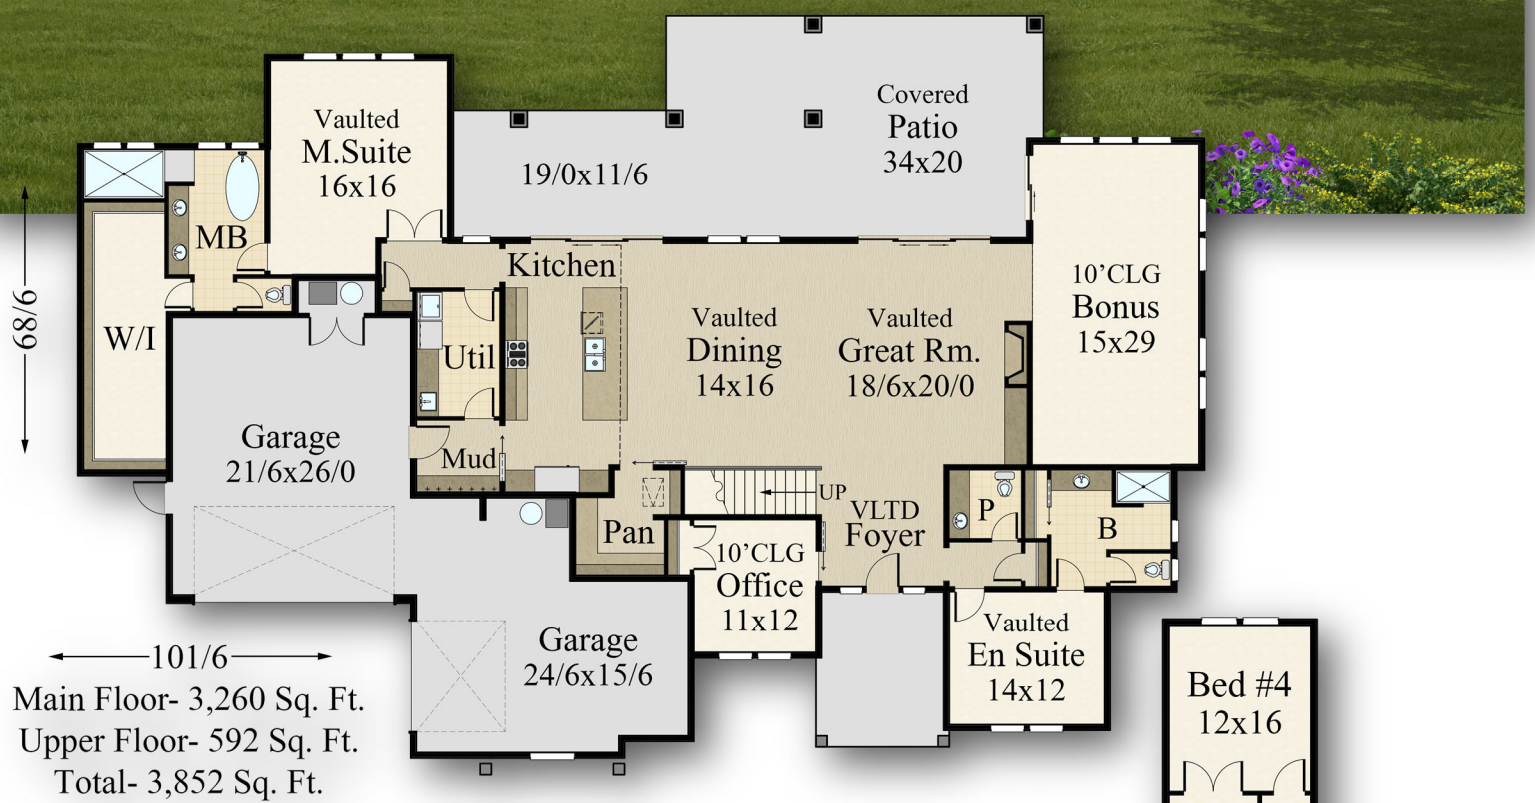

"Chandler"
MB-3852-DBV

Main Floor	3260 sq ft
Upper Floor	592 sq ft
Total	3852 sq. ft.
101/6-Width	x 68/6 Depth

"Chandler"
MF-3852 DBV

"Chandler"
MF-3852 DBV

Main Floor	3260 sq ft
Upper Floor	592 sq ft
Total	3852 sq. ft.
101/6-Width	x 68/6 Depth

"Chandler"
MF-3852 DBV

"Chandler"
MF-3852-DBV

Main Floor	3260 sq ft
Upper Floor	592 sq ft
Total	3852 sq. ft.
101/6-Width	x 68/6 Depth

"Chandler"
MF-3852 DBV