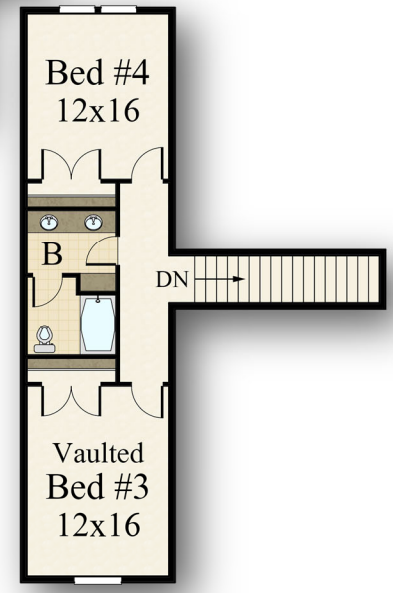

"Chandler"
MB-3852-DBV

Main Floor	3260 sq ft
Upper Floor	592 sq ft
Total	3852 sq. ft.
101/6-Width	x 68/6 Depth

"Chandler"
MF-3852 DBV

"Chandler"
MF-3852 DBV

Main Floor	3260 sq ft
Upper Floor	592 sq ft
Total	3852 sq. ft.
101/6-Width	x 68/6 Depth

"Chandler"
MF-3852 DBV

"Chandler"
MF-3852-DBV

Main Floor	3260 sq ft
Upper Floor	592 sq ft
Total	3852 sq. ft.
101/6-Width	x 68/6 Depth

"Chandler"
MF-3852 DBV