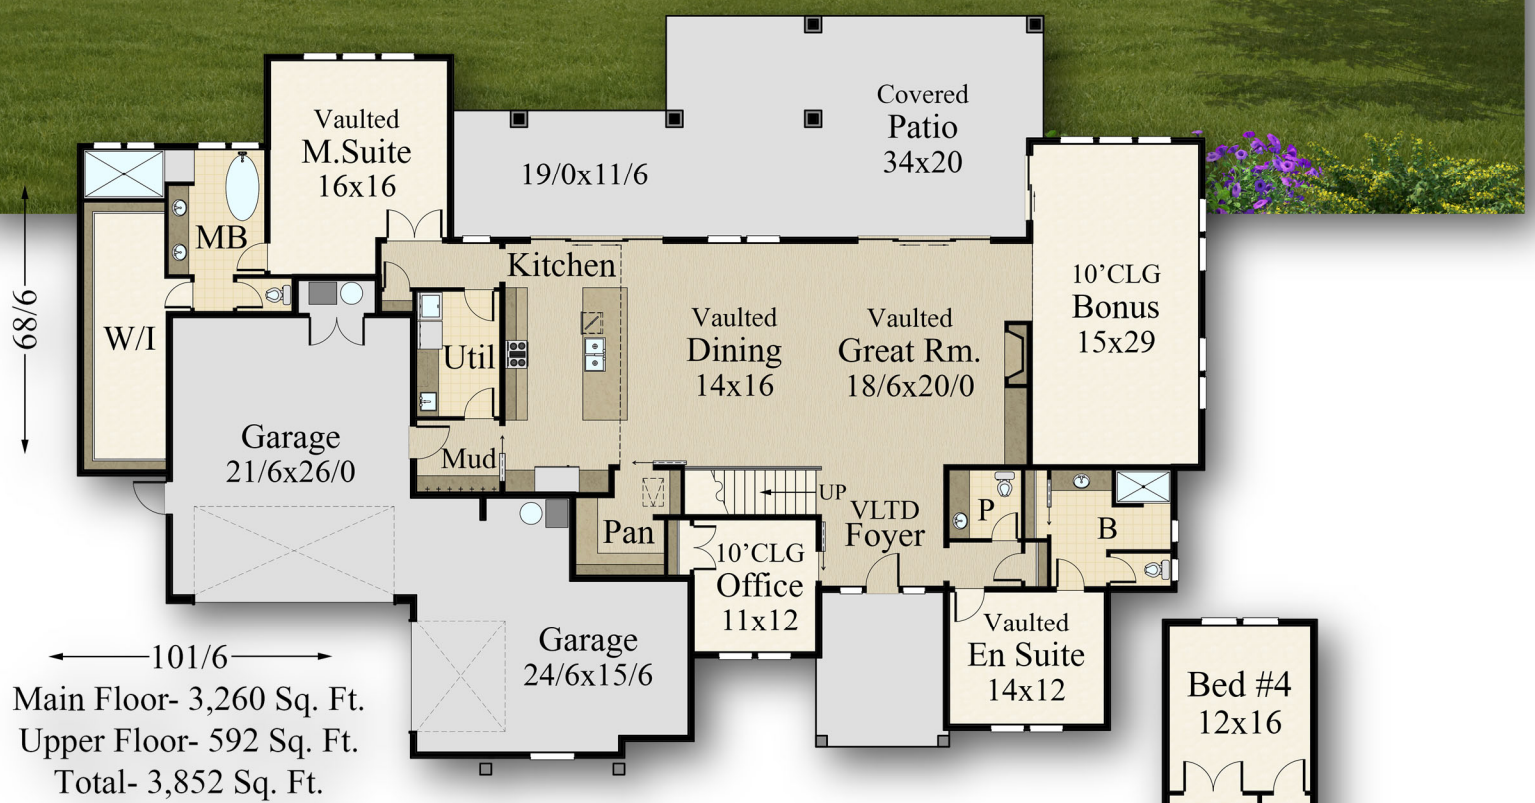

"Chandler"
MB-3852-DBV

Main Floor	3260 sq ft
Upper Floor	592 sq ft
Total	3852 sq. ft.
101/6-Width	x 68/6 Depth

"Chandler"
MF-3852 DBV

"Chandler"
MF-3852 DBV

Main Floor	3260 sq ft
Upper Floor	592 sq ft
Total	3852 sq. ft.
101/6-Width	x 68/6 Depth

"Chandler"
MF-3852 DBV

"Chandler"
MF-3852-DBV

Main Floor	3260 sq ft
Upper Floor	592 sq ft
Total	3852 sq. ft.
101/6-Width	x 68/6 Depth

"Chandler"
MF-3852 DBV