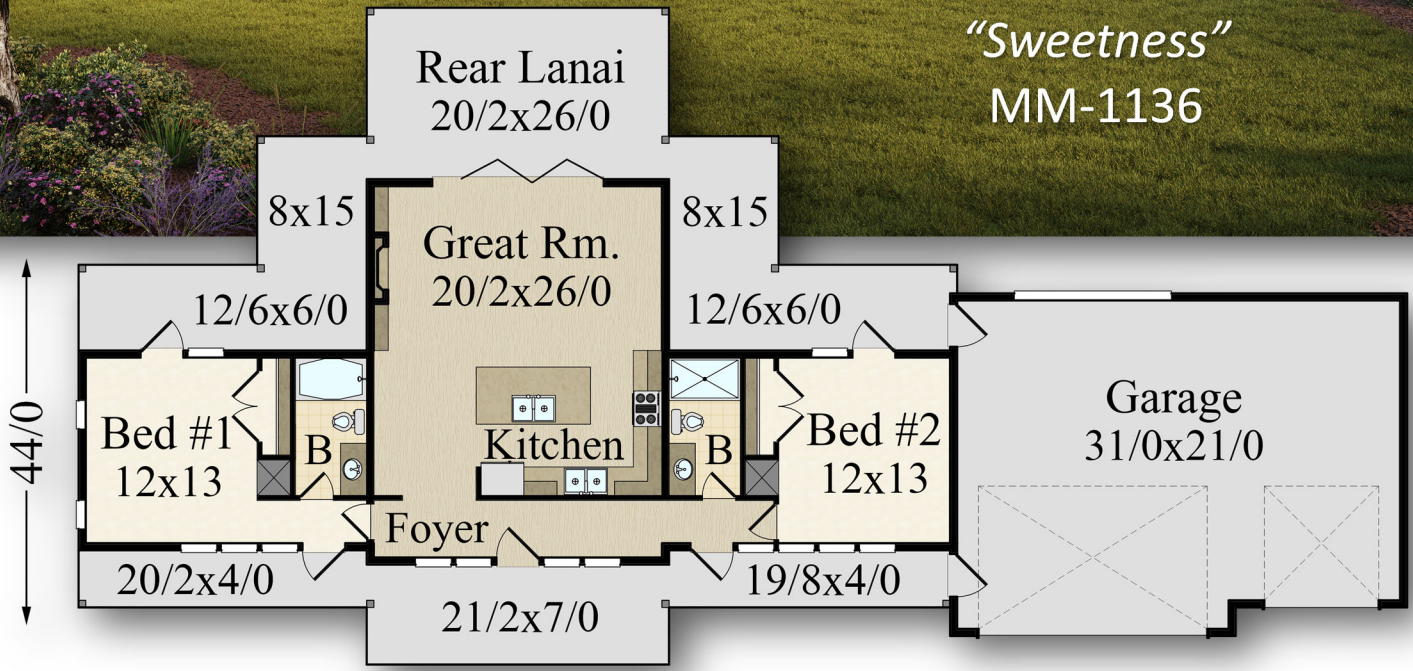

MARK STEWART  
HOME DESIGN

*Mark Stewart*

*"Sweetness"*  
MM-1136

← 93/0 →  
Main Floor- 1,136 Sq. Ft.

*"Sweetness"*  
MM-1136

Main Floor	1136 sq ft
<hr/>	
<b>Total</b>	<b>1136 sq. ft.</b>
<b>93/0-Width</b>	<b>x 44/0 Depth</b>

"Sweetness"  
MM-1136

93/0  
Main Floor- 1,136 Sq. Ft.

"Sweetness"  
MM-1136

Main Floor	1136 sq ft
<b>Total</b>	<b>1136 sq. ft.</b>
<b>93/0-Width</b>	<b>x 44/0 Depth</b>

*"Sweetness"*  
MM-1136

Main Floor- 1,136 Sq. Ft.

*"Sweetness"*  
MM-1136

Main Floor	1136 sq ft
<hr/>	
<b>Total</b>	<b>1136 sq. ft.</b>
<b>93/0-Width</b>	<b>x 44/0 Depth</b>