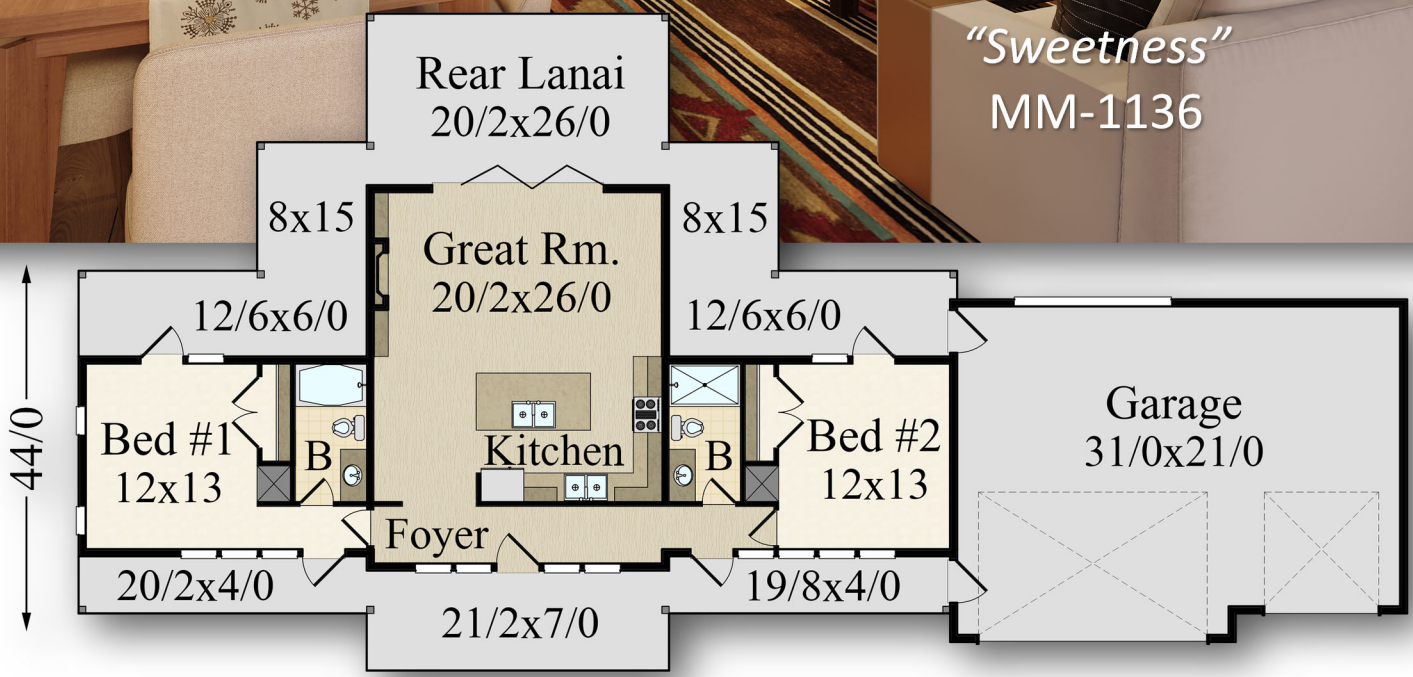

MARK STEWART  
HOME DESIGN

*Mark Stewart*

*"Sweetness"*  
MM-1136

← 93/0 →  
Main Floor- 1,136 Sq. Ft.

*"Sweetness"*  
MM-1136

Main Floor	1136 sq ft
<hr/>	
<b>Total</b>	<b>1136 sq. ft.</b>
<b>93/0-Width</b>	<b>x 44/0 Depth</b>

"Sweetness"  
MM-1136

93/0  
Main Floor- 1,136 Sq. Ft.

"Sweetness"  
MM-1136

Main Floor	1136 sq ft
<b>Total</b>	<b>1136 sq. ft.</b>
<b>93/0-Width</b>	<b>x 44/0 Depth</b>

*"Sweetness"*  
MM-1136

Main Floor- 1,136 Sq. Ft.

*"Sweetness"*  
MM-1136

Main Floor	1136 sq ft
<hr/>	
<b>Total</b>	<b>1136 sq. ft.</b>
<b>93/0-Width</b>	<b>x 44/0 Depth</b>