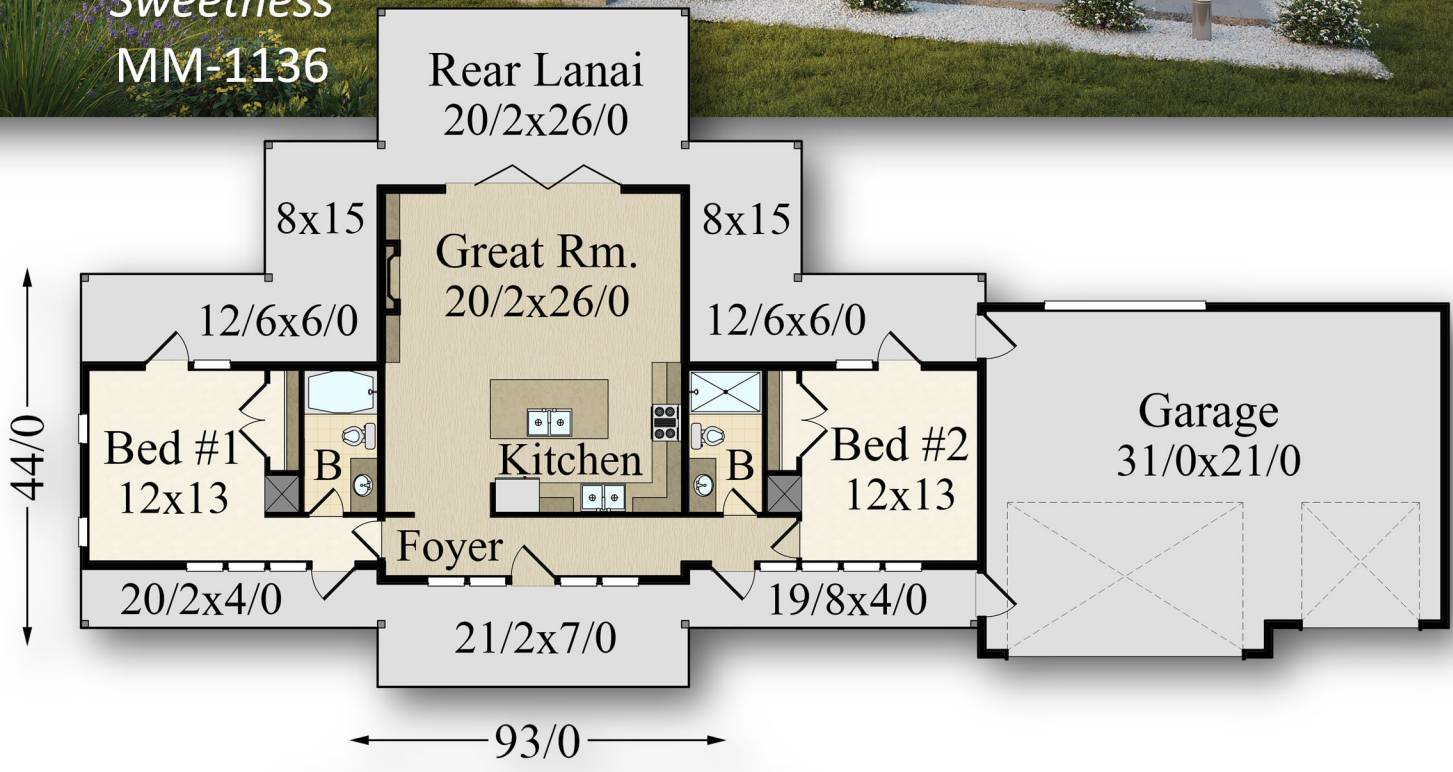

MARK STEWART  
HOME DESIGN

*Mark Stewart*

*"Sweetness"*  
MM-1136

← 93/0 →  
Main Floor- 1,136 Sq. Ft.

*"Sweetness"*  
MM-1136

Main Floor	1136 sq ft
<hr/>	
<b>Total</b>	<b>1136 sq. ft.</b>
<b>93/0-Width</b>	<b>x 44/0 Depth</b>

"Sweetness"  
MM-1136

93/0  
Main Floor- 1,136 Sq. Ft.

"Sweetness"  
MM-1136

Main Floor	1136 sq ft
<b>Total</b>	<b>1136 sq. ft.</b>
<b>93/0-Width</b>	<b>x 44/0 Depth</b>

*"Sweetness"*  
MM-1136

Main Floor- 1,136 Sq. Ft.

*"Sweetness"*  
MM-1136

Main Floor	1136 sq ft
<hr/>	
<b>Total</b>	<b>1136 sq. ft.</b>
<b>93/0-Width</b>	<b>x 44/0 Depth</b>