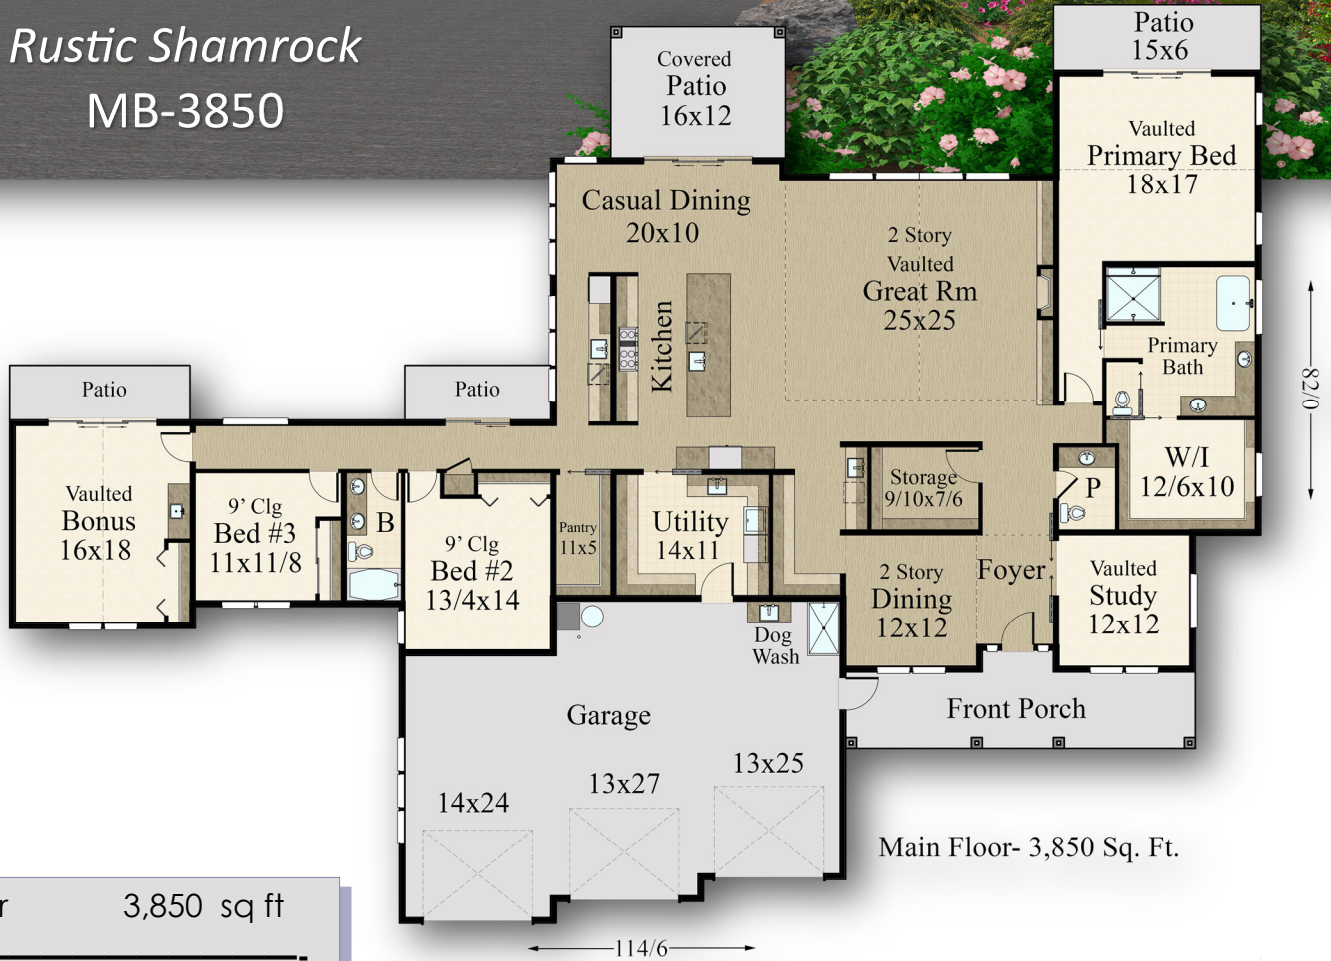

MARK STEWART
HOME DESIGN

Mark Stewart

Rustic Shamrock MB-3850

Main Floor 3,850 sq ft

Total 3,850 sq. ft.

114/6 -Width x 82/0 Depth

MARK STEWART
HOME DESIGN

MSD

Farm- Shamrock
MB-3850

Main Floor 3,850 sq ft

Total 3,850 sq. ft.

114/6 -Width x 82/0 Depth