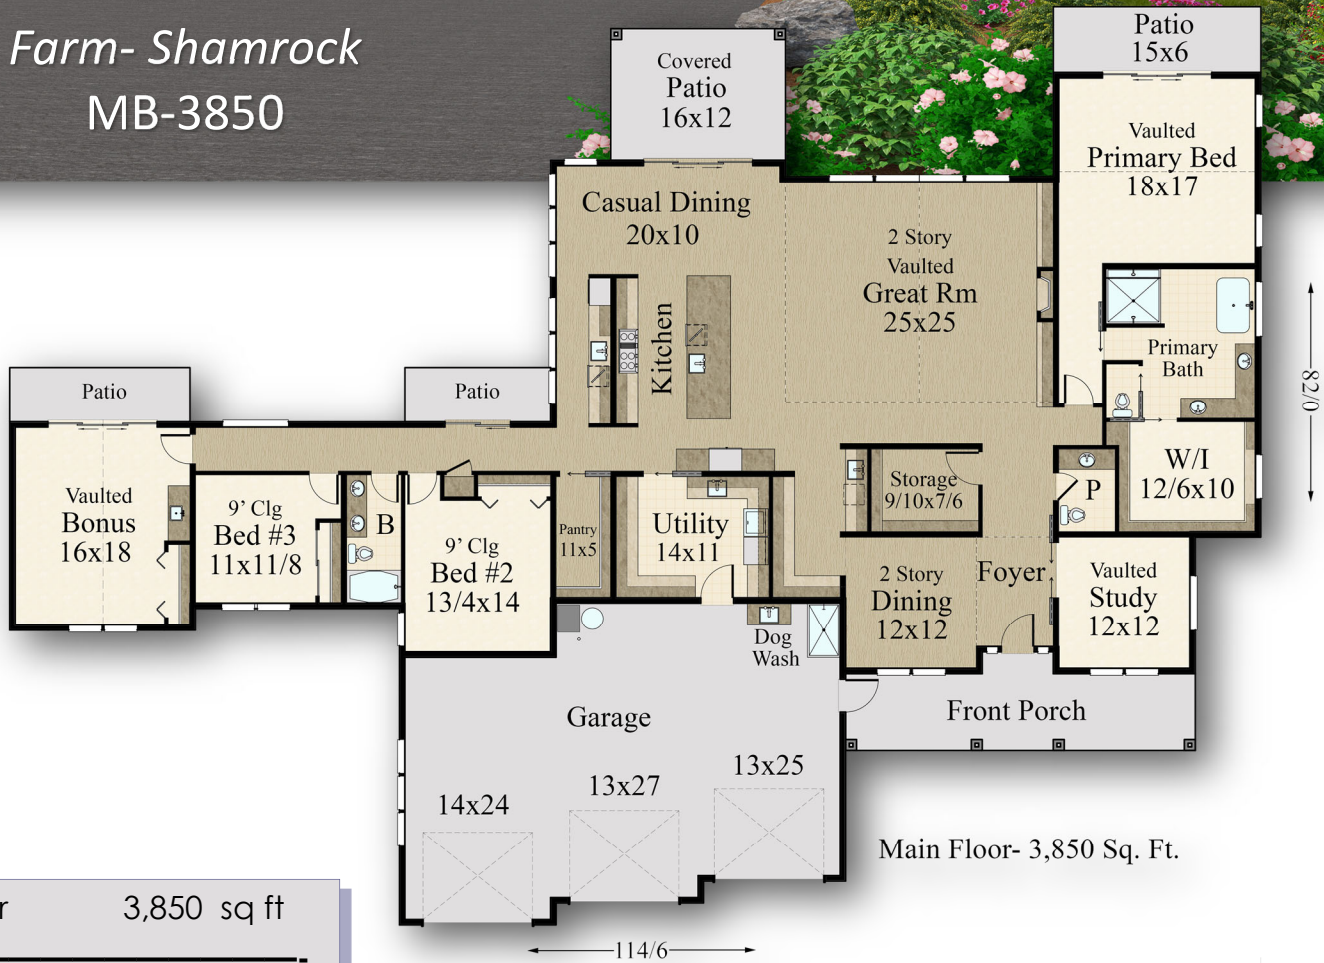

MARK STEWART
HOME DESIGN

Mark Stewart

Rustic Shamrock MB-3850

Main Floor 3,850 sq ft

Total 3,850 sq. ft.

114/6 -Width x 82/0 Depth

MARK STEWART
HOME DESIGN

MSD

Farm- Shamrock
MB-3850

Main Floor 3,850 sq ft

Total 3,850 sq. ft.

114/6 -Width x 82/0 Depth