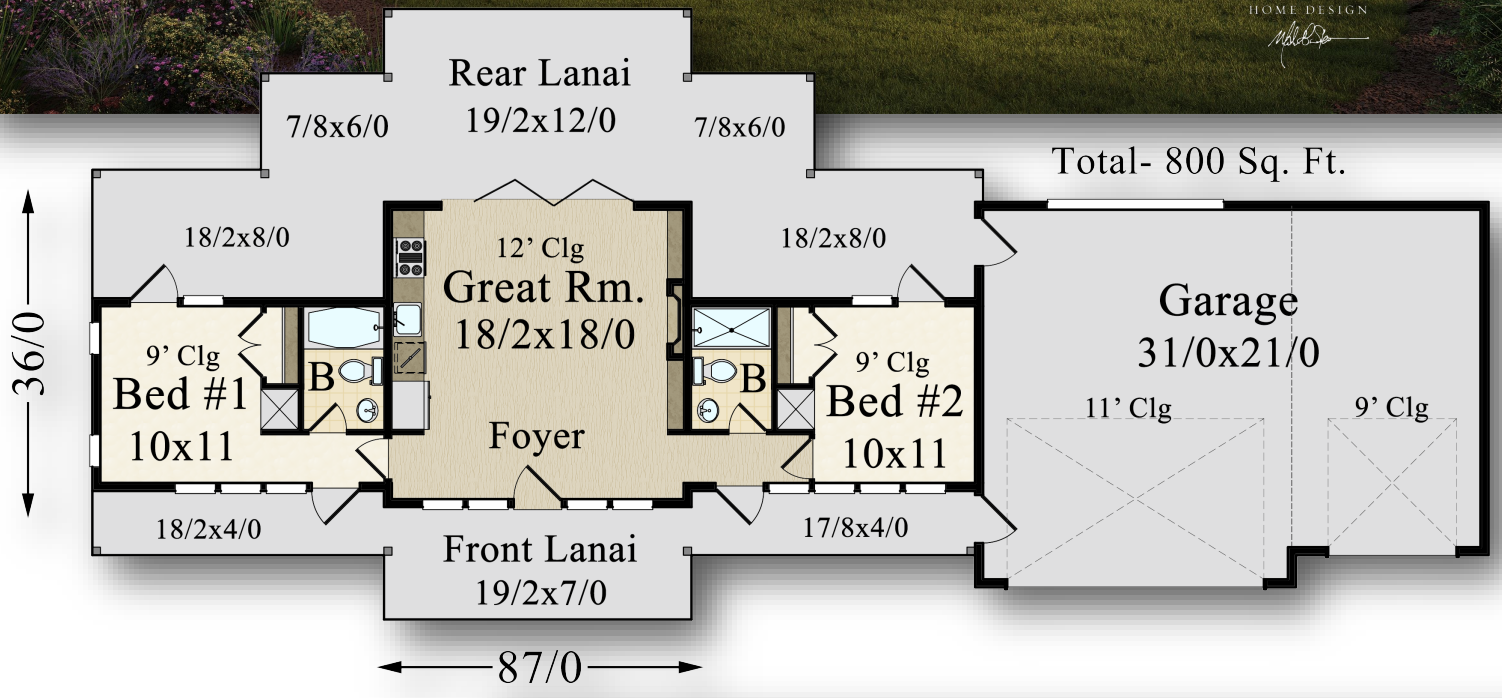

"Mika"
MM-800

| | |
|--------------------|--------------------|
| Main Floor | 800 sq. ft |
| Total | 800 sq. ft. |
| 87/0 -Width | 36/0-Depth |