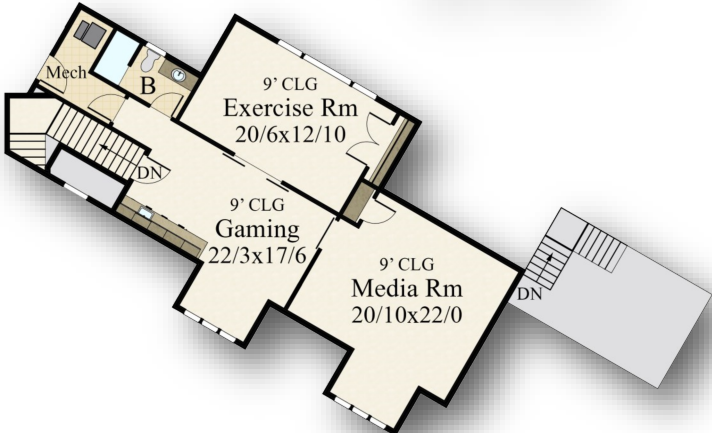

"Samurai" M-5669

MARK STEWART
HOME DESIGN

Mark Stewart

Main Floor	4,399 sq. ft.
Upper Floor	1,270 sq. ft.
Total	5,669 sq. ft.
180/10 -Width	93/9-Depth