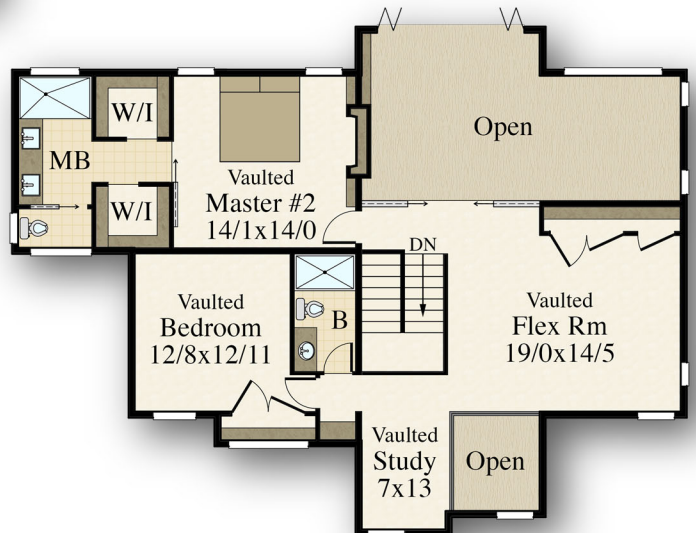

MARK STEWART
HOME DESIGN

Mark Stewart

"Modern 7"
MM-2659

Main Floor- 1,451 Sq. Ft.
 Upper Floor- 1,208 Sq. Ft.
 Total- 2,569 Sq. Ft.

Main Floor	1451 sq. ft.
Upper Floor	1208 sq. ft.
Total	2659 sq. ft.
55/0-Width	50/6-Depth