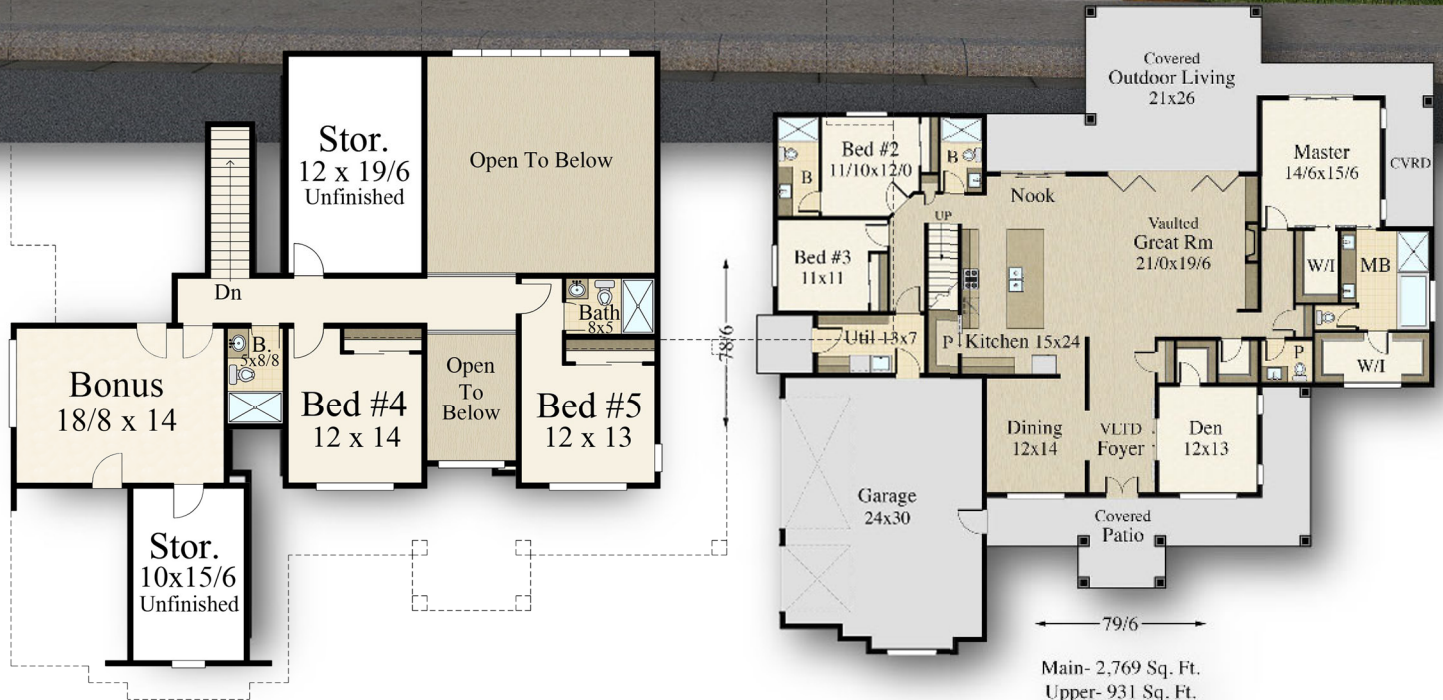

MARK STEWART
HOME DESIGN

MSD

"Georgia" MF-3700

Main Floor	2769 sq. ft.
Upper Floor	931 sq. ft.
Total	3700 sq. ft.
79'6" - Width	78'6" - Depth