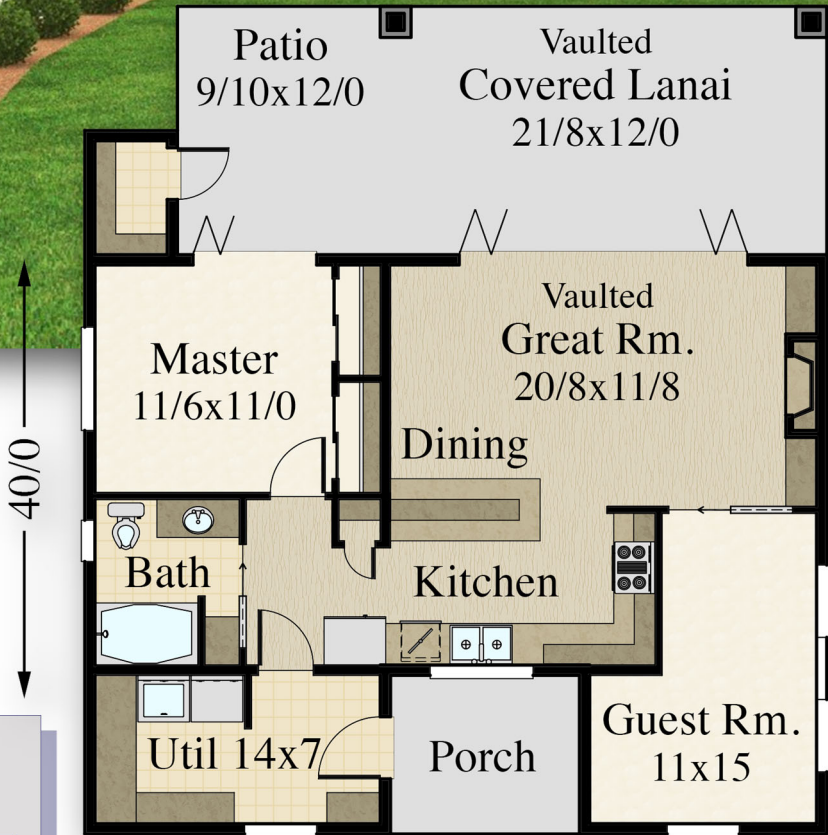

"Permanent Holiday"

M-938

MARK STEWART
HOME DESIGN

Main Floor 938 sq. ft.

Total 938 sq. ft.

36/0-Width 40/0-Depth

← 36/0 →

Main Floor- 938 Sq. Ft.