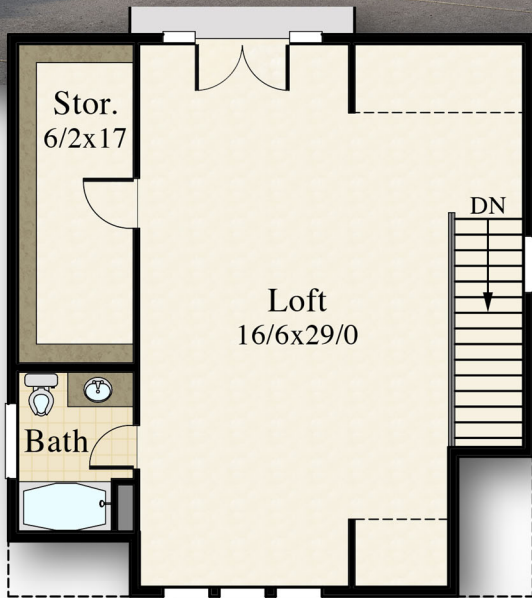

"Oklahoma"
MF-1562

Main Floor- 824 Sq. Ft.
Upper Floor- 738 Sq. Ft.
Total- 1,562 Sq. Ft.

Garage	824 sq. ft.
Upper Floor	738 sq. ft.
Total	1562 sq. ft.
28/0 -Width	30/0-Depth