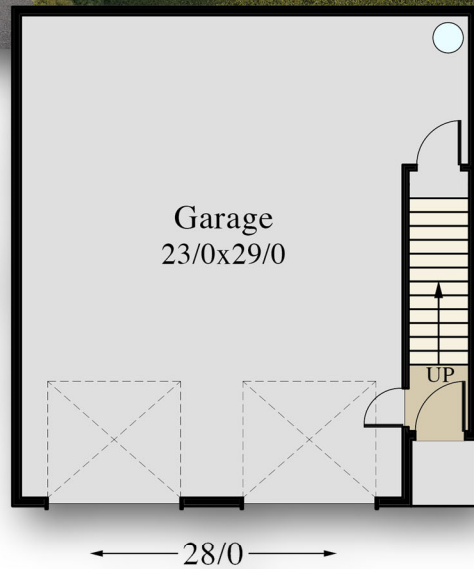

"Oklahoma"
MF-1562

Main Floor- 824 Sq. Ft.
Upper Floor- 738 Sq. Ft.
Total- 1,562 Sq. Ft.

Garage	824 sq. ft.
Upper Floor	738 sq. ft.
Total	1562 sq. ft.
28/0 -Width	30/0-Depth