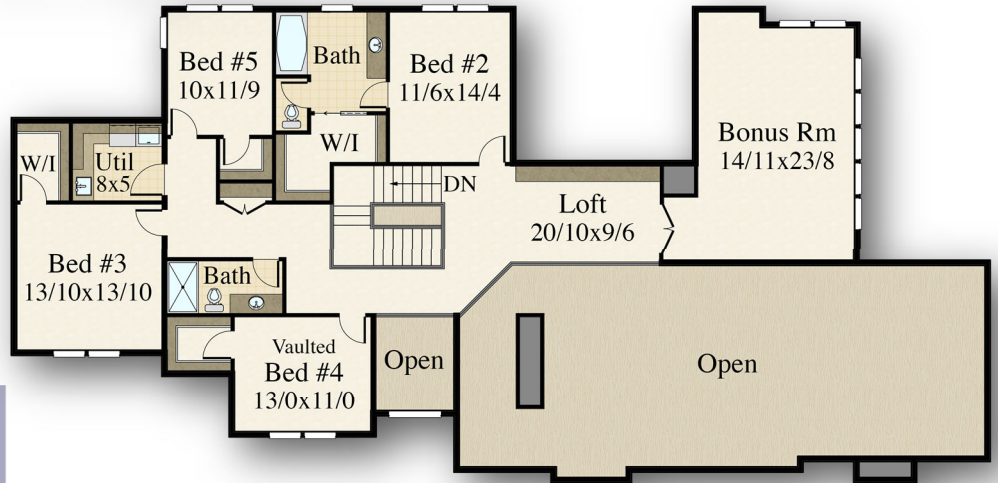

"North Dallas"  
MF-4806

Main- 2,851 Sq. Ft.  
Upper- 1,955 Sq. Ft.  
Total- 4,806 Sq. Ft.

112/4

Main Floor	2851 sq. ft.
Upper Floor	1955 sq. ft.
<b>Total</b>	<b>4806 sq. ft.</b>
<b>112/4 -Width</b>	<b>45/5-Depth</b>