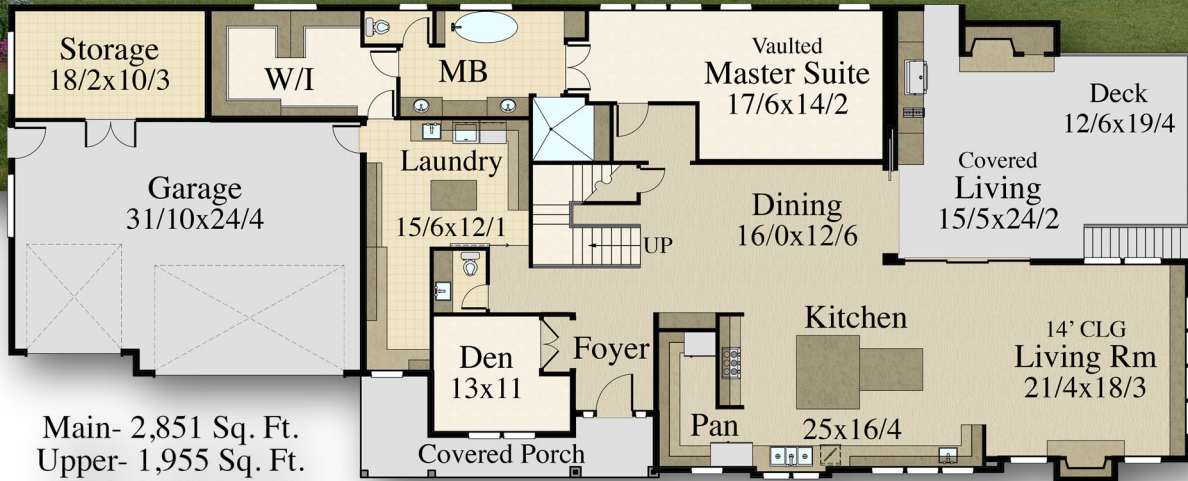

"North Dallas"  
MF-4806

Main- 2,851 Sq. Ft.  
Upper- 1,955 Sq. Ft.  
Total- 4,806 Sq. Ft.

112/4

Main Floor	2851 sq. ft.
Upper Floor	1955 sq. ft.
<b>Total</b>	<b>4806 sq. ft.</b>
<b>112/4 -Width</b>	<b>45/5-Depth</b>