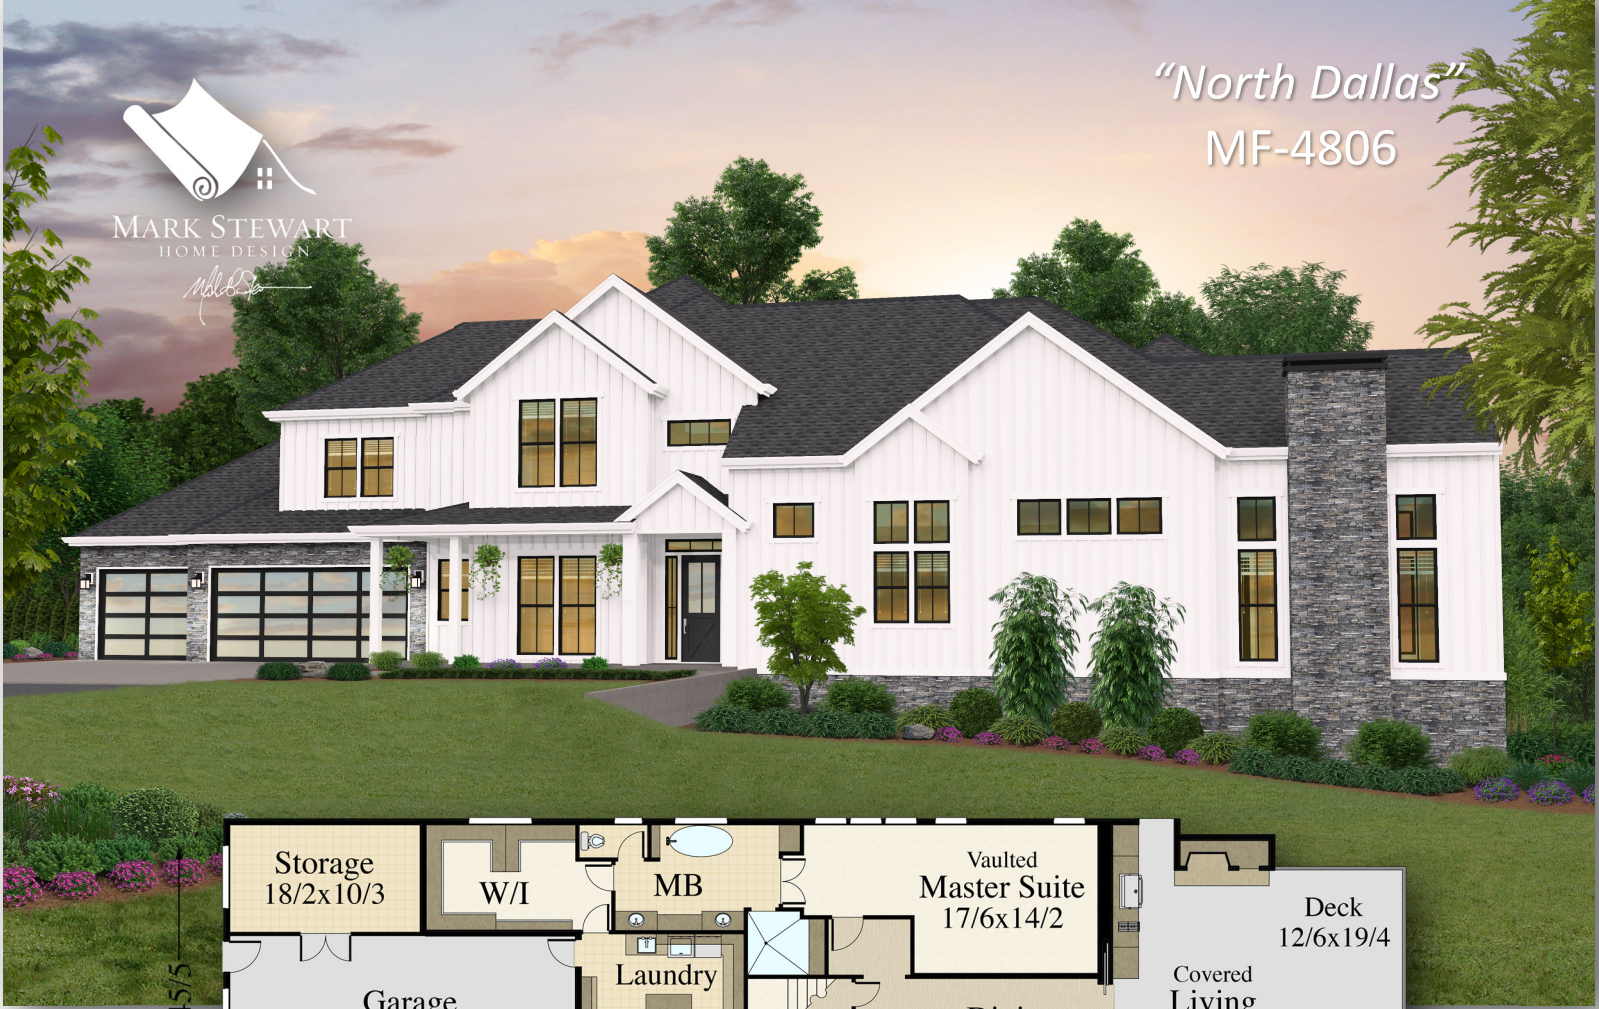

"North Dallas"  
MF-4806

Main- 2,851 Sq. Ft.  
Upper- 1,955 Sq. Ft.  
Total- 4,806 Sq. Ft.

112/4

Main Floor	2851 sq. ft.
Upper Floor	1955 sq. ft.
<b>Total</b>	<b>4806 sq. ft.</b>
<b>112/4 -Width</b>	<b>45/5-Depth</b>