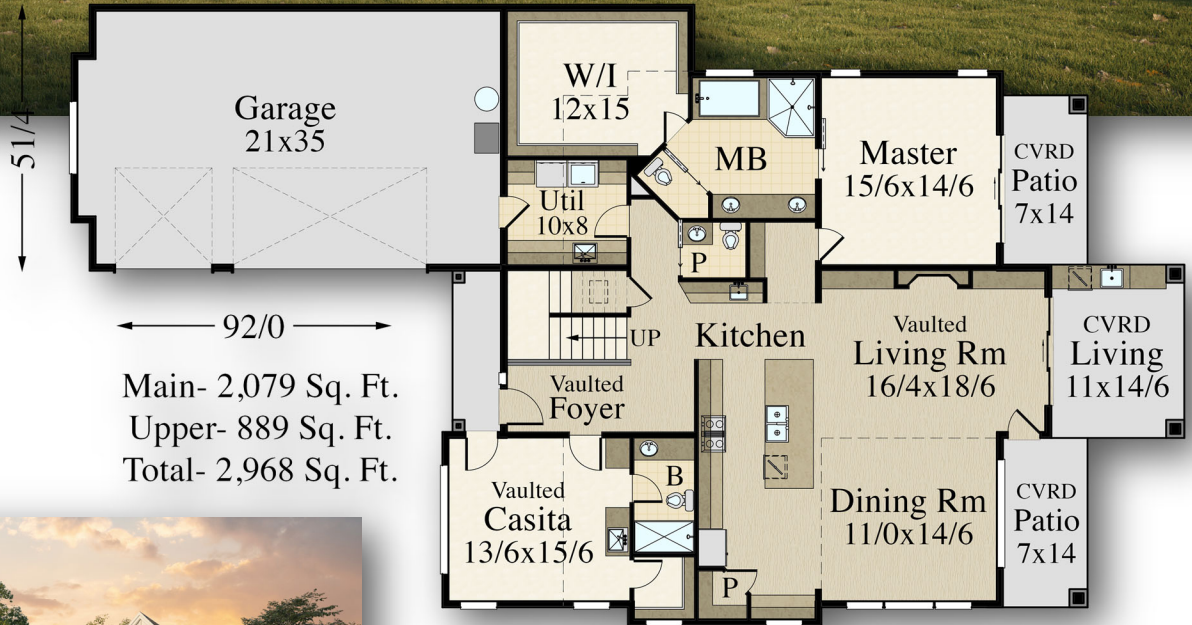

"Chloe"

MF-2968-JLH

MARK STEWART
HOME DESIGN

Mark Stewart

Main Floor	2079 sq. ft.
Upper Floor	889 sq. ft.
Total	2968 sq. ft.
51/4-Width	92/0-Depth

"Chloe"
MF-2968-JLH

Main Floor	2079 sq. ft.
Upper Floor	889 sq. ft.
Total	2968 sq. ft.
51/4-Width	92/0-Depth