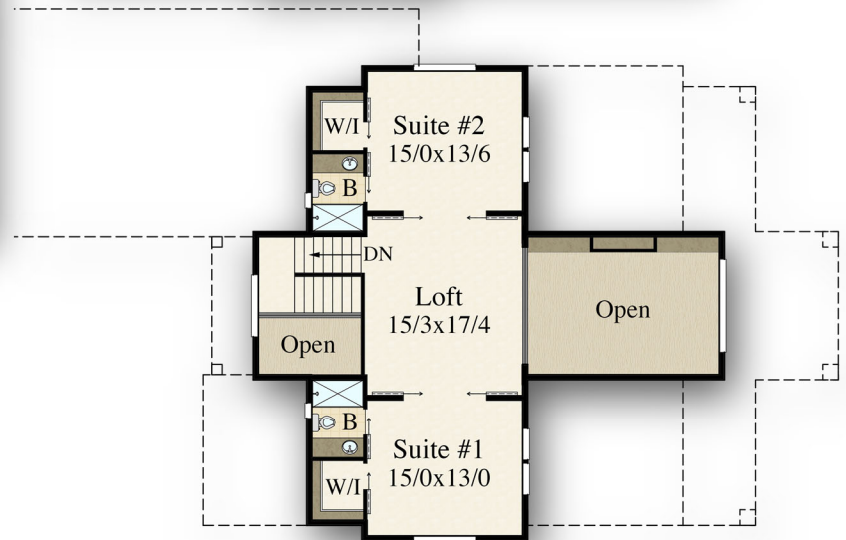

"Chloe"

MF-2968-JLH

MARK STEWART
HOME DESIGN

Mark Stewart

Main Floor	2079 sq. ft.
Upper Floor	889 sq. ft.
Total	2968 sq. ft.
51/4-Width	92/0-Depth

"Chloe"
MF-2968-JLH

Main Floor	2079 sq. ft.
Upper Floor	889 sq. ft.
Total	2968 sq. ft.
51/4-Width	92/0-Depth