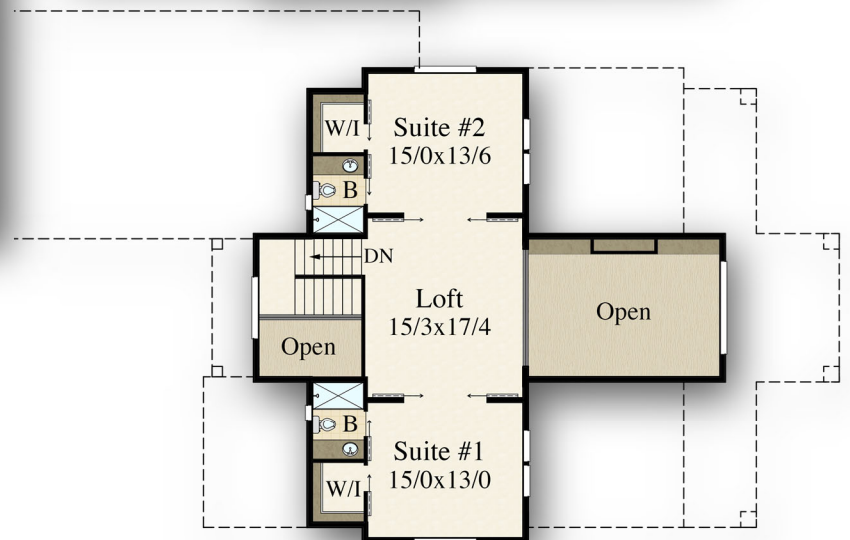

"Chloe"

MF-2968-JLH

MARK STEWART
HOME DESIGN

Mark Stewart

Main Floor	2079 sq. ft.
Upper Floor	889 sq. ft.
Total	2968 sq. ft.
51/4-Width	92/0-Depth

"Chloe"
MF-2968-JLH

Main Floor	2079 sq. ft.
Upper Floor	889 sq. ft.
Total	2968 sq. ft.
51/4-Width	92/0-Depth