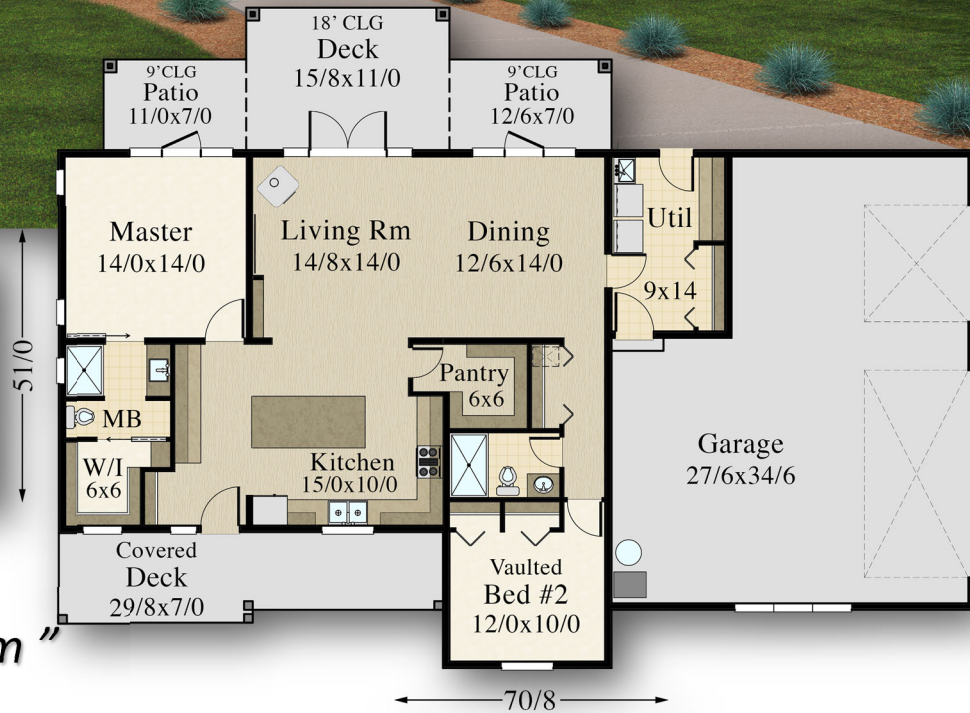

"American Dream"
MF-1529

"American Dream"
MF-1529

Main Floor 1529 sq. ft
Total 1529 sq.ft.
70/8-W. X 51/0-D.

MARK STEWART
HOME DESIGN

Mark Stewart

"Posey Creek"
MF-2027

Main Floor 1817 sq. ft.
 Upper Floor 210 sq. ft.
Total 2027 sq.ft.
73/2-W. X 47/6-D.