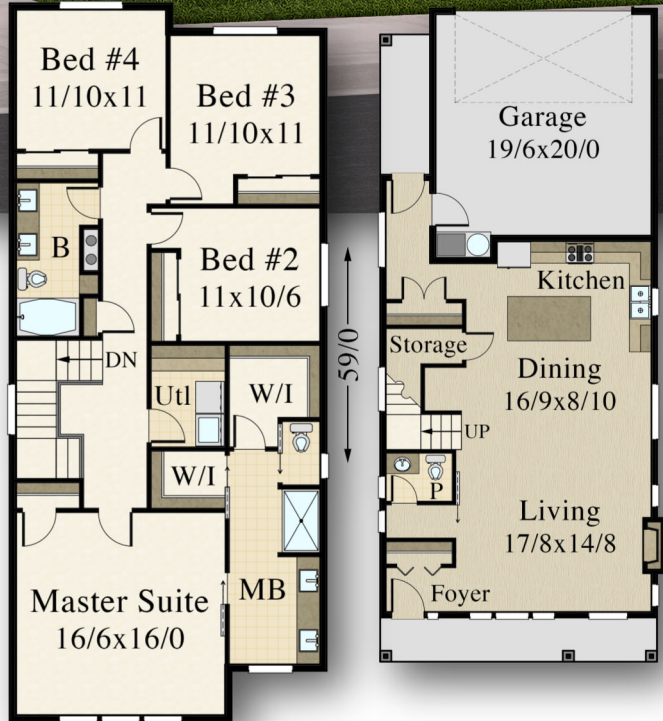

"Joseph"
MM-2185-C

MARK STEWART
HOME DESIGN
Mark Stewart

Main Floor 880 sq. ft.
Upper Floor 1305 sq. ft.
Total 2185 sq. ft.
25/0-Width 57/0-Depth