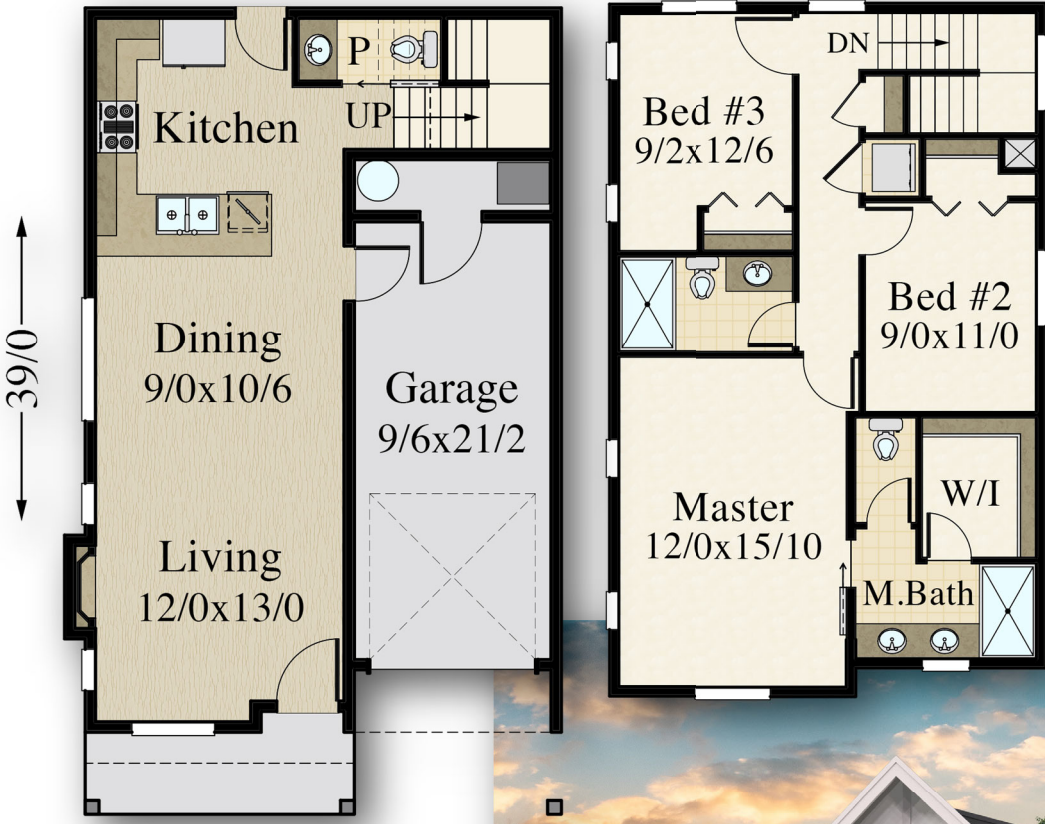

"Country Pride"

MF-1251

← 23/0 →

Main- 524 Sq. Ft.
Upper- 770 Sq. Ft.
Total- 1,294 Sq. Ft.

Main Floor 524 sq. ft
Upper 770 sq. ft
Total 1294 sq. ft.
23/0-Width 35/0-Depth

"Country Pride Barn"

MF-1251

39/0

23/0

Main- 524 Sq. Ft.
 Upper- 770 Sq. Ft.
 Total- 1,294 Sq. Ft.

Main Floor 524 sq. ft
 Upper 770 sq. ft
Total 1294 sq. ft.
23/0-Width 35/0-Depth

"Country Pride Oreo"
MF-1251

39/0

23/0

Main- 524 Sq. Ft.
Upper- 770 Sq. Ft.
Total- 1,294 Sq. Ft.

Main Floor 524 sq. ft
Upper 770 sq. ft
Total 1294 sq. ft.
23/0-Width 35/0-Depth