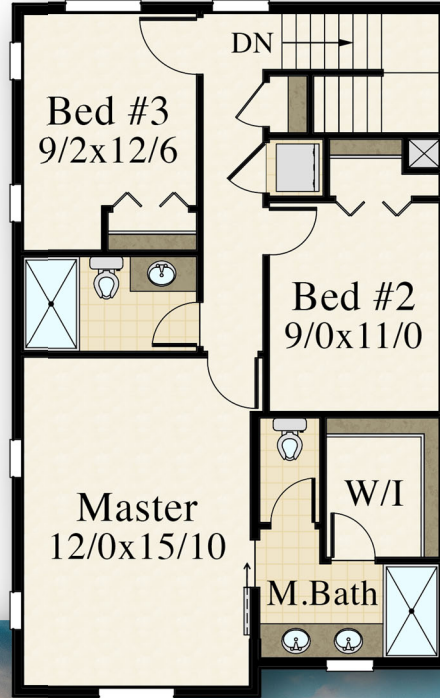

"Country Pride"

MF-1251

← 23/0 →

Main- 524 Sq. Ft.
Upper- 770 Sq. Ft.
Total- 1,294 Sq. Ft.

Main Floor 524 sq. ft
Upper 770 sq. ft
Total 1294 sq. ft.
23/0-Width 35/0-Depth

"Country Pride Barn"

MF-1251

39/0

23/0

Main- 524 Sq. Ft.
 Upper- 770 Sq. Ft.
 Total- 1,294 Sq. Ft.

Main Floor 524 sq. ft
 Upper 770 sq. ft
Total 1294 sq. ft.
23/0-Width 35/0-Depth

"Country Pride Oreo"
MF-1251

39/0

23/0

Main- 524 Sq. Ft.
Upper- 770 Sq. Ft.
Total- 1,294 Sq. Ft.

Main Floor 524 sq. ft
Upper 770 sq. ft
Total 1294 sq. ft.
23/0-Width 35/0-Depth