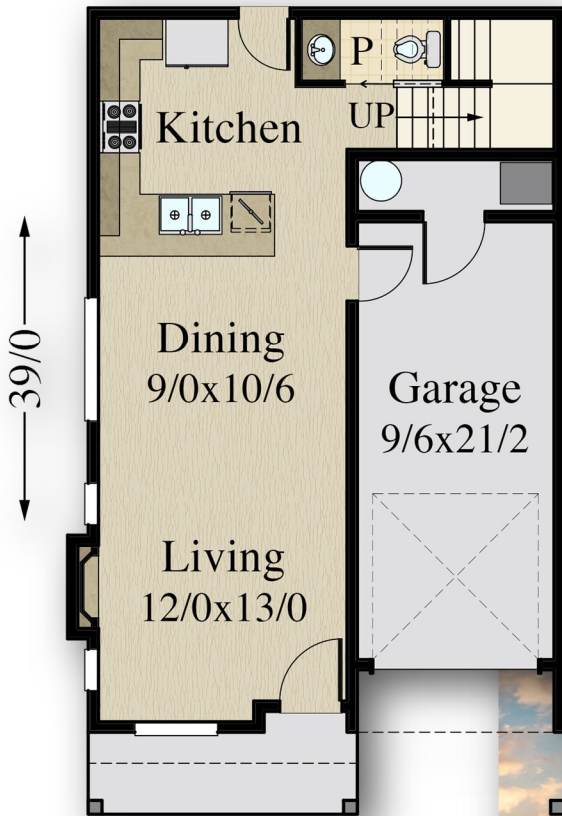

"Country Pride"

MF-1251

← 23/0 →

Main- 524 Sq. Ft.
Upper- 770 Sq. Ft.
Total- 1,294 Sq. Ft.

Main Floor 524 sq. ft
Upper 770 sq. ft
Total 1294 sq. ft.
23/0-Width 35/0-Depth

"Country Pride Barn"

MF-1251

39/0

23/0

Main- 524 Sq. Ft.
 Upper- 770 Sq. Ft.
 Total- 1,294 Sq. Ft.

Main Floor 524 sq. ft
 Upper 770 sq. ft
Total 1294 sq. ft.
23/0-Width 35/0-Depth

"Country Pride Oreo"
MF-1251

39/0

23/0

Main- 524 Sq. Ft.
Upper- 770 Sq. Ft.
Total- 1,294 Sq. Ft.

Main Floor 524 sq. ft
Upper 770 sq. ft
Total 1294 sq. ft.
23/0-Width 35/0-Depth