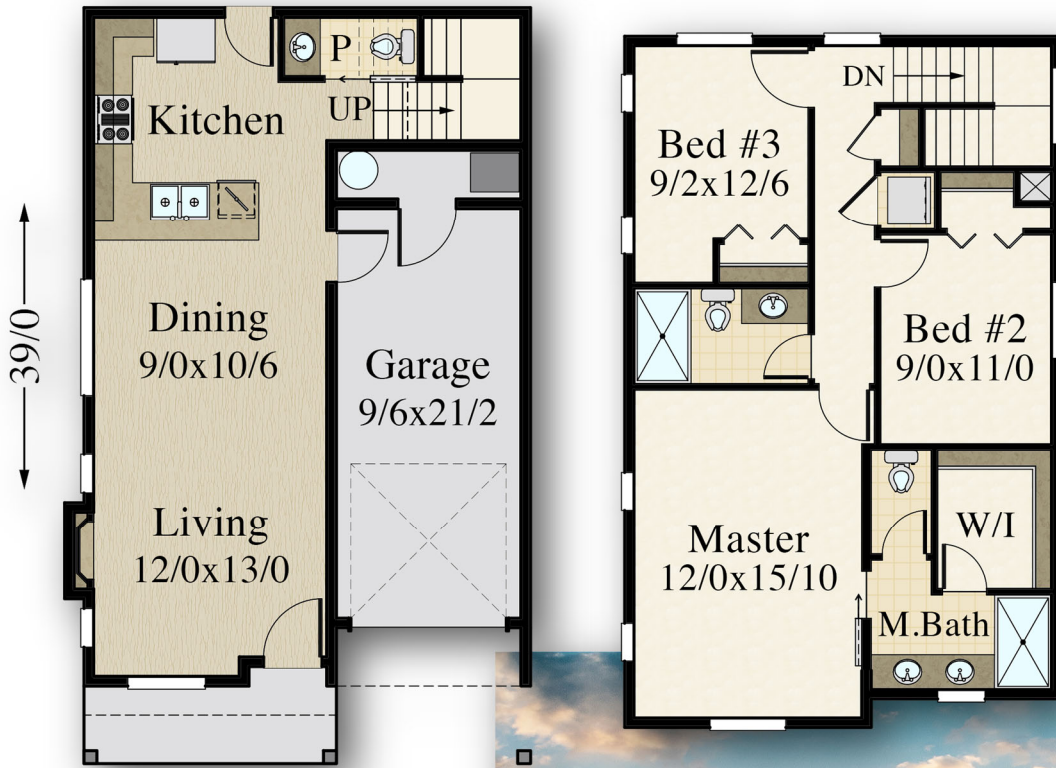

"Country Pride"

MF-1251

← 23/0 →

Main- 524 Sq. Ft.
Upper- 770 Sq. Ft.
Total- 1,294 Sq. Ft.

Main Floor 524 sq. ft
Upper 770 sq. ft
Total 1294 sq. ft.
23/0-Width 35/0-Depth

"Country Pride Barn"

MF-1251

39/0

23/0

Main- 524 Sq. Ft.
 Upper- 770 Sq. Ft.
 Total- 1,294 Sq. Ft.

Main Floor 524 sq. ft
 Upper 770 sq. ft
Total 1294 sq. ft.
23/0-Width 35/0-Depth

"Country Pride Oreo"
MF-1251

39/0

23/0

Main- 524 Sq. Ft.
Upper- 770 Sq. Ft.
Total- 1,294 Sq. Ft.

Main Floor 524 sq. ft
Upper 770 sq. ft
Total 1294 sq. ft.
23/0-Width 35/0-Depth