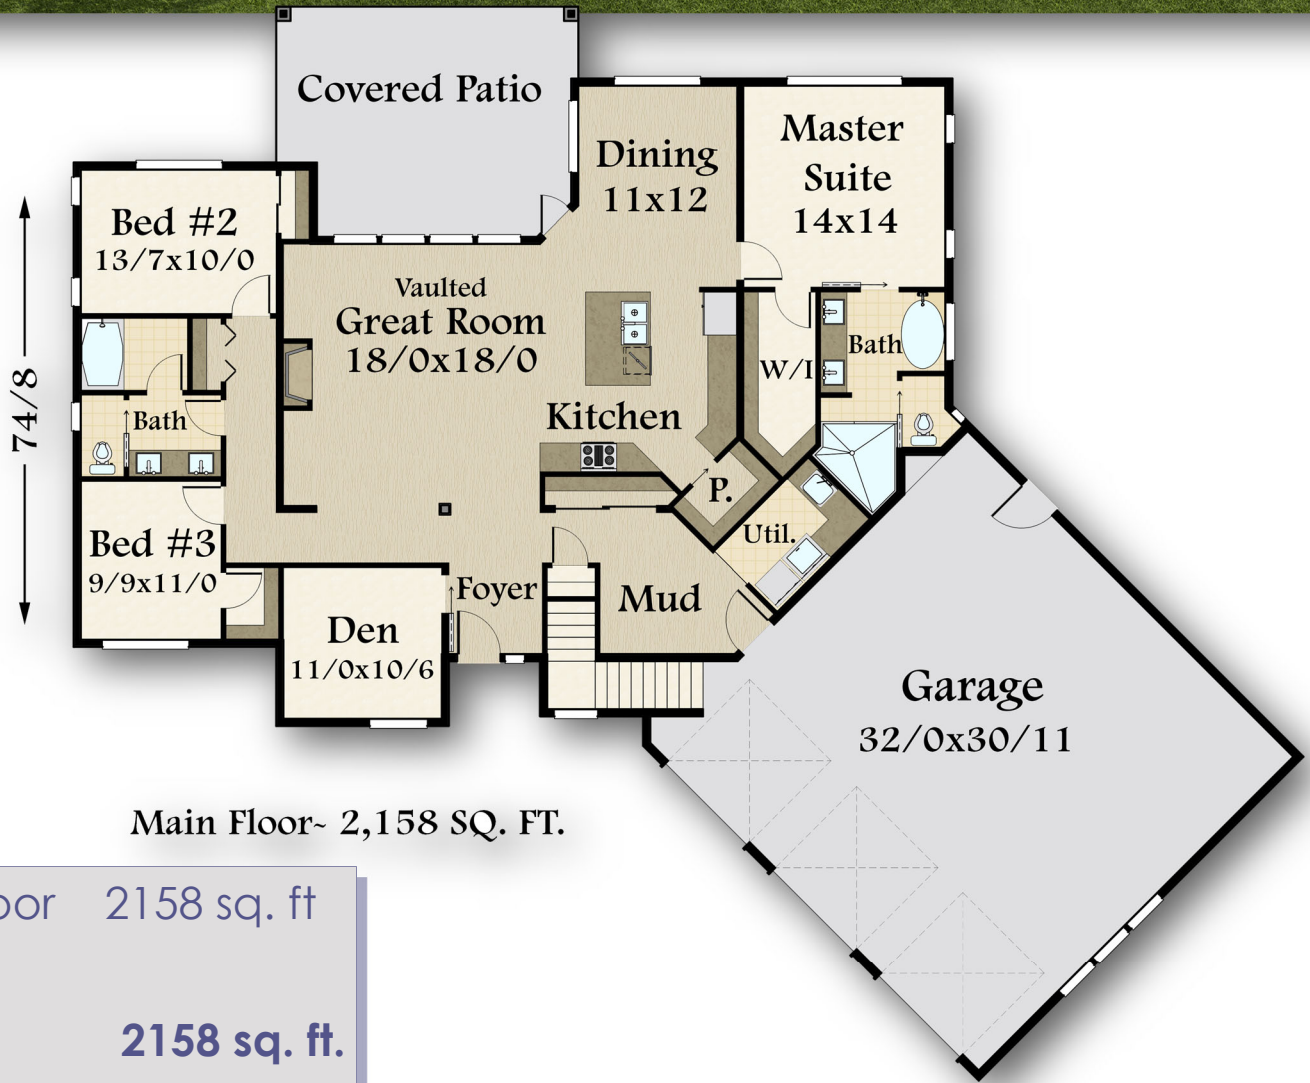

"Rockstar"
X-20

Main Floor 2158 sq. ft

Total 2158 sq. ft.

85.5-Width 74/8-Depth

"Rockstar"
X-20

MARK STEWART
HOME DESIGN

Mark Stewart

Main Floor~ 2,158 SQ. FT.

Main Floor 2158 sq. ft

Total 2158 sq. ft.

63/2-Width 5/0-Depth