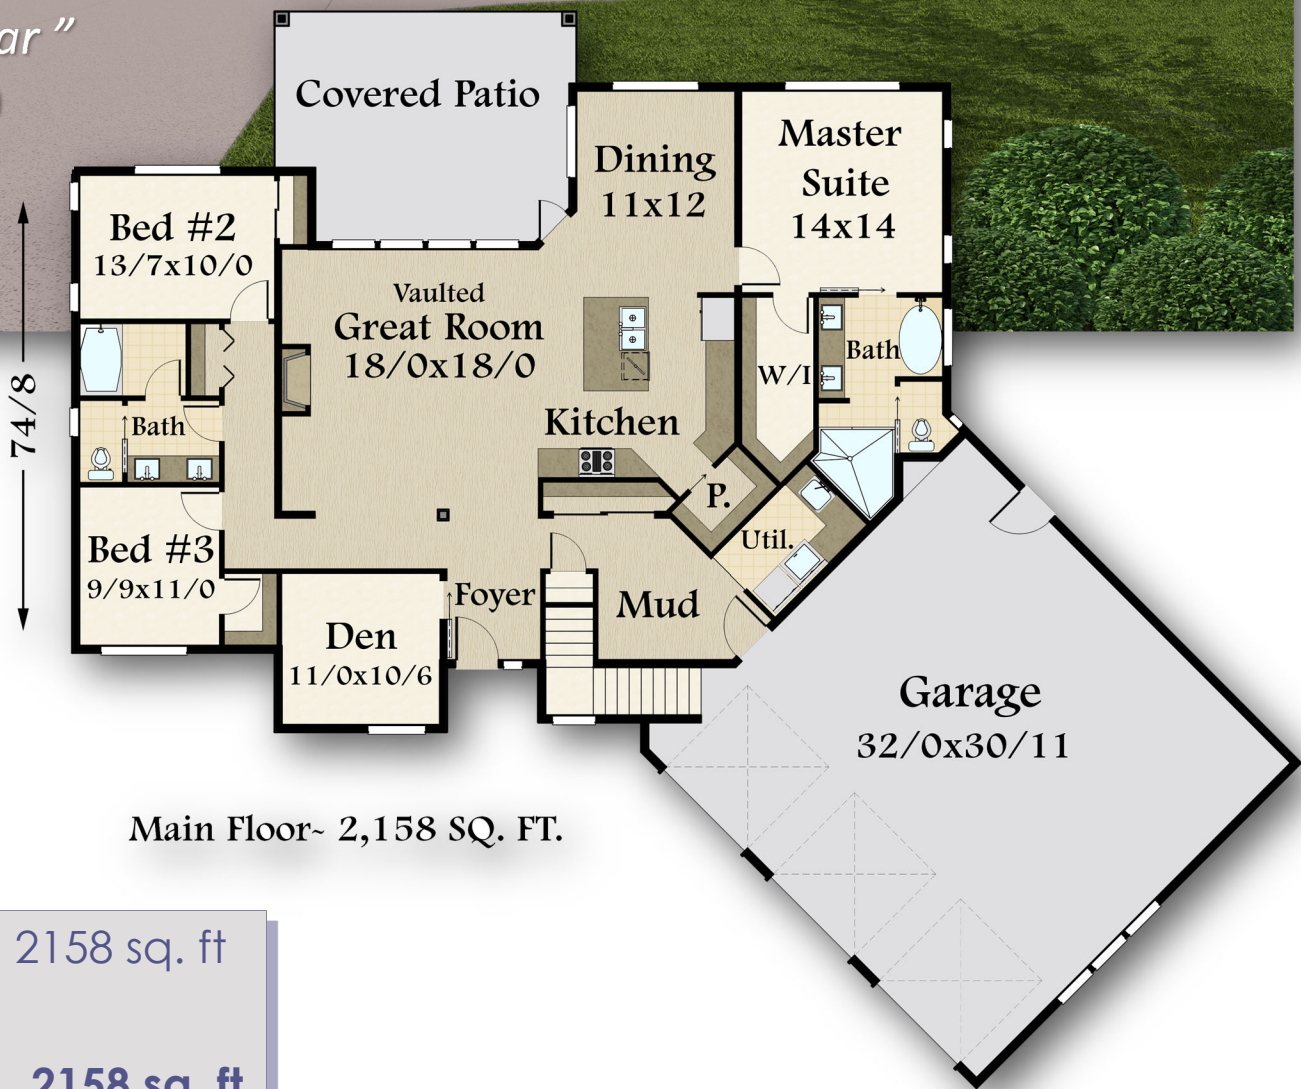

"Rockstar"
X-20

Main Floor 2158 sq. ft

Total 2158 sq. ft.

85.5-Width 74/8-Depth

"Rockstar"
X-20

MARK STEWART
HOME DESIGN

Mark Stewart

Main Floor~ 2,158 SQ. FT.

Main Floor 2158 sq. ft

Total 2158 sq. ft.

63/2-Width 5/0-Depth