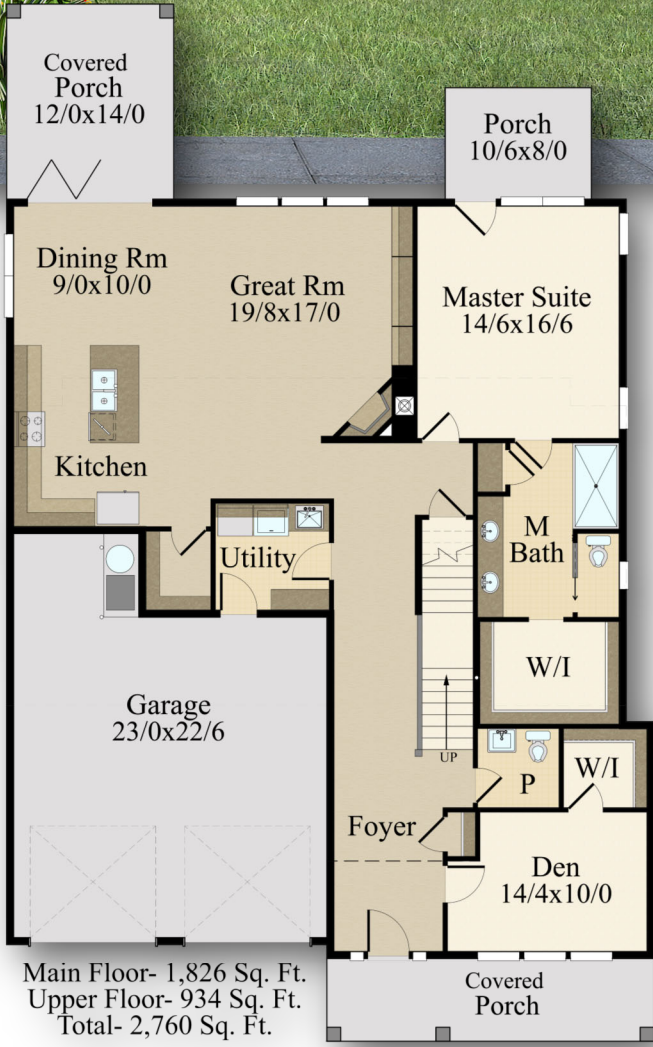

"Sister 89"
MB-2760

Main Floor	1826 sq. ft.
Upper Floor	934 sq. ft.
Total	2760 sq. ft.
46/6-Width	74/6-Depth

Main Floor- 1,826 Sq. Ft.
Upper Floor- 934 Sq. Ft.
Total- 2,760 Sq. Ft.

← 46/6 →